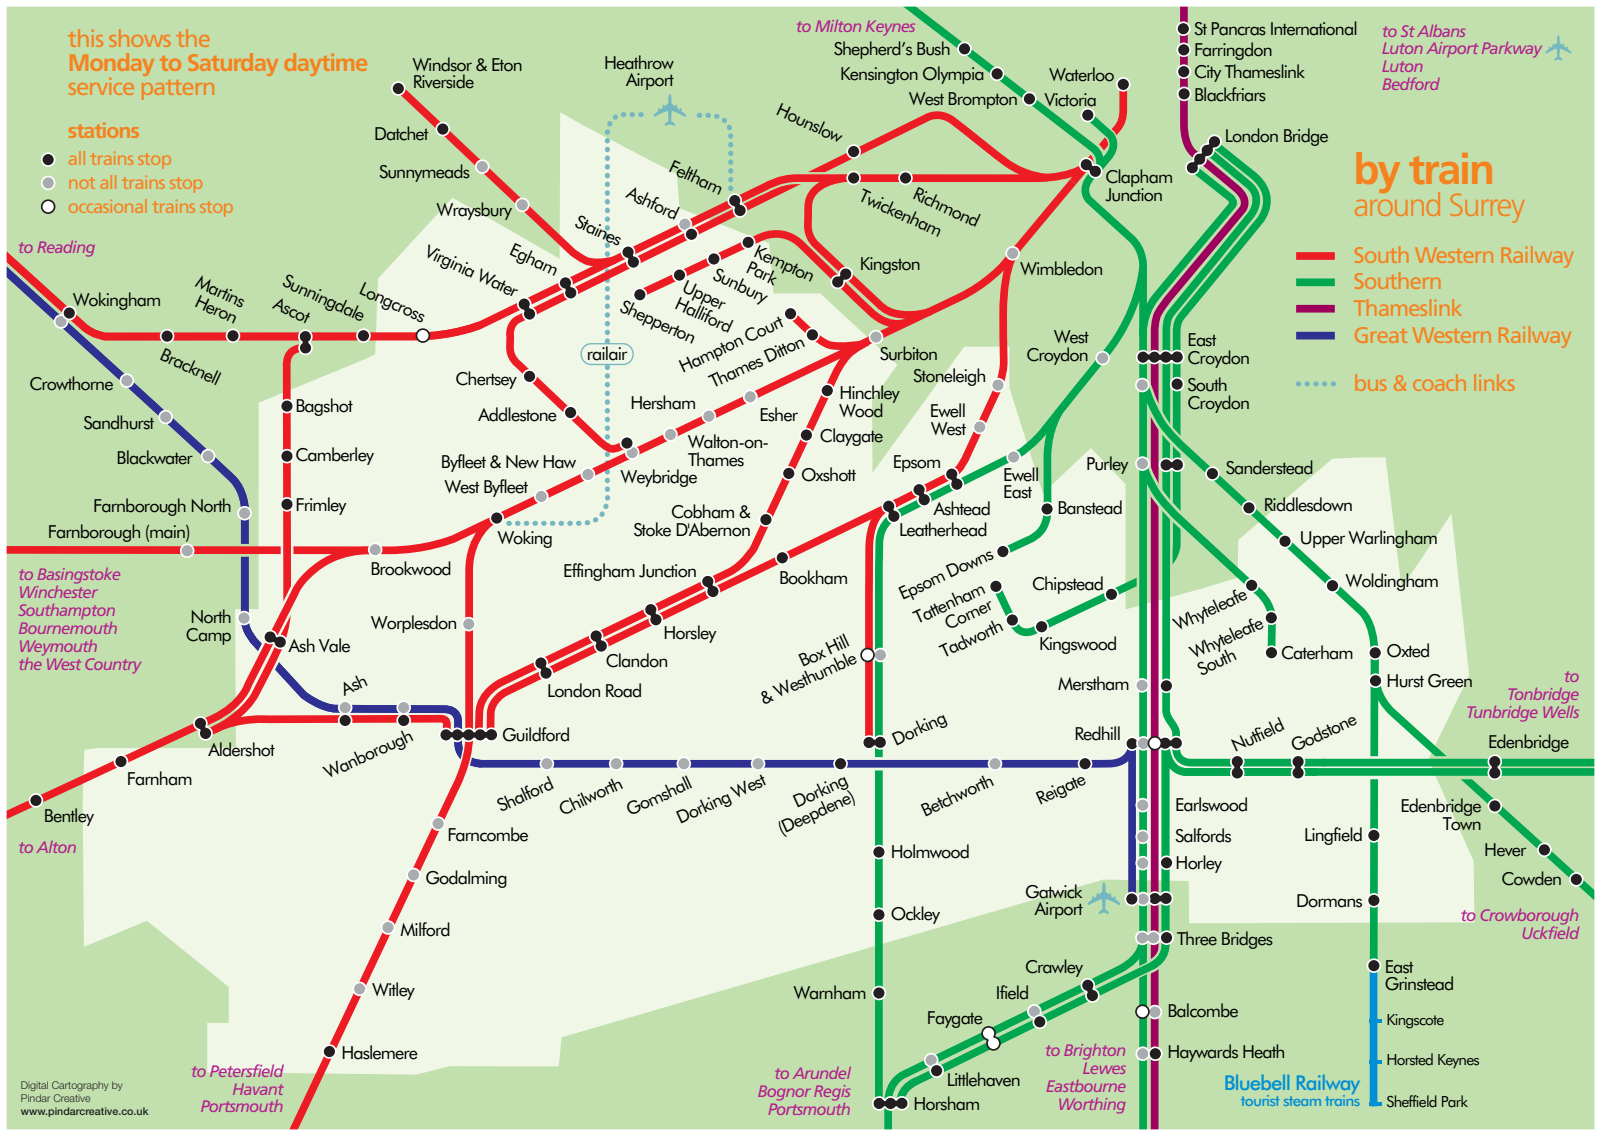

this shows the Monday to Saturday daytime service pattern

stations

- all trains stop
- not all trains stop
- occasional trains stop

by train around Surrey

- South Western Railway
- Southern
- Thameslink
- Great Western Railway
- ..... bus & coach links