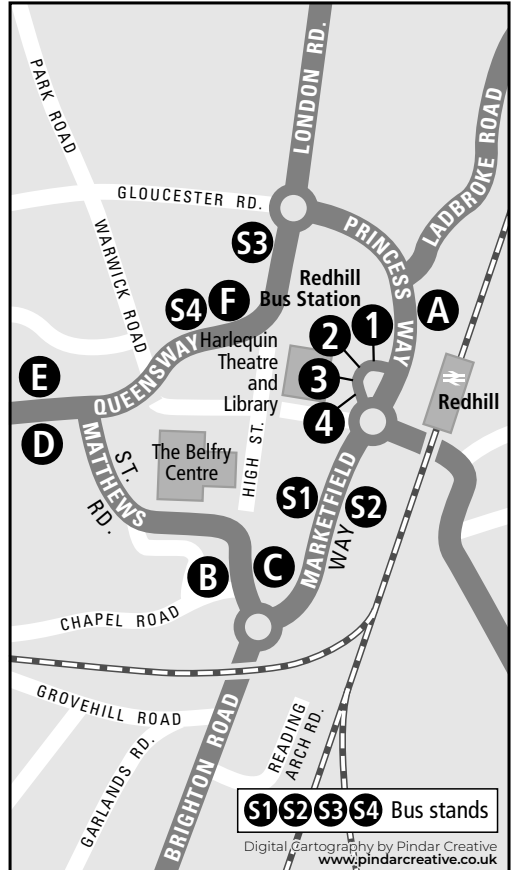

Where to board your bus in Redhill

Route Number	Destination	Bus Stop
32	Meadvale, Reigate, Brockham, Dorking, Guildford	2
100	Park 25	1
100	East Surrey Hospital, Horley, Gatwick, Crawley	2
315	East Surrey Hospital	2
315	South Nutfield, Outwood, Smallfield, Lingfield, Dormansland	2
411	Merstham, Chaldon, Caterham, Whyteleafe, Warlingham, Chelsham,	2 C E
411	Reigate	2 B D
400	East Surrey Hospital, Horley, Gatwick, Crawley, East Grinstead	2
400	Godstone, Caterham	1
405	Merstham, Purley, Croydon	3
410	Godstone, Oxted, Hurst Green	1
420	Reigate, Tadworth, Banstead, Sutton	1 B D
420	East Surrey Hospital, Whitebushes Horley, Gatwick Airport, Crawley	2 C E
422	Batts Hill, Reigate, Meadvale, Woodhatch, Westvale Park, Horley, Gatwick Airport, Manor Royal	2
424	East Surrey Hospital, Meadvale, Woodhatch, Westvale Park, Horley, Smallfield, Copthorne, Manor Royal, Gatwick Airport	2
430	Northbound: Watercolour, South Merstham, Merstham	4 C E
430	Earlswood, Royal Earlswood Park, East Surrey Hospital, Whitebushes, Woodhatch, South Park, Reigate	3
435	Northbound: Frenches Road, South Merstham, Merstham	4

Route Number	Destination	Bus Stop
435	Reigate, South Park, Woodhatch, Whitebushes, East Surrey Hospital, Royal Earlswood Park, Earlswood	3 B D
460	Reigate, Tadworth, Epsom	1 B D
460	East Surrey Hospital, Whitebushes, Horley, Gatwick, Crawley	1 C E
Buses4U	Demand Responsive Service	F