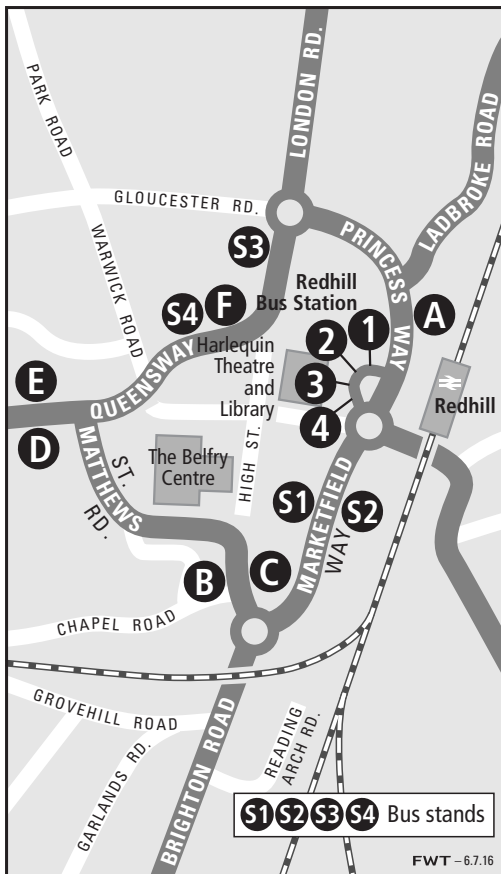

Where to board your bus in Redhill

Route Number	Destination	Bus Stop
32	Meadvale, Reigate, Brockham, Dorking, Guildford	2
100	Park 25	1
100	East Surrey Hospital, Horley, Gatwick, Crawley	2
315	East Surrey Hospital	2
315	South Nutfield, Outwood, Smallfield, Lingfield, Dormansland	2
324	Salfords, Horley, Smallfield, Burstow	2
357	Merstham, Chaldon, Caterham, Whyteleafe, Warlingham, Chelsham, Farleigh, Selsdon	2
357	Batts Hill, Wray Common, Reigate	2 B G
400	East Surrey Hospital, Horley, Gatwick, Crawley, East Grinstead	2
400	Godstone, Caterham	1
405	Merstham, Purley, Croydon	3
410	Godstone, Oxted, Hurst Green	1
420	Reigate, Tadworth, Banstead, Sutton	1 B D
420	East Surrey Hospital, Whitebushes Horley, Gatwick Airport, Crawley	2 C E
424	Batts Hill, Croydon Road, Reigate, Woodhatch, Castle Drive, Meadvale, St. Johns, East Surrey Hospital, Whitebushes, Salfords, Horley, Copthorne, Crawley	2 B G
430	Northbound: Watercolour, South Merstham, Merstham	4 E C
430	Earlswood, Royal Earlswood Park, East Surrey Hospital, Whitebushes, Woodhatch, South Park, Reigate	3
435	Northbound: Frenches Road, South Merstham, Merstham	4
435	Reigate, South Park, Woodhatch, Whitebushes, East Surrey Hospital, Royal Earlswood Park, Earlswood	3 B D

Route Number	Destination	Bus Stop
460	Reigate, Tadworth, Epsom	1 B D
460	East Surrey Hospital, Whitebushes, Horley, Gatwick, Crawley	1 C E
524	Whitebushes, Salfords, Hookwood	2
603	Merstham, Caterham, Oxted School	4
773	Brighton	A
774	Westerham/Tunbridge Wells or Bluewater	A
Buses4U	Demand Responsive Service	F