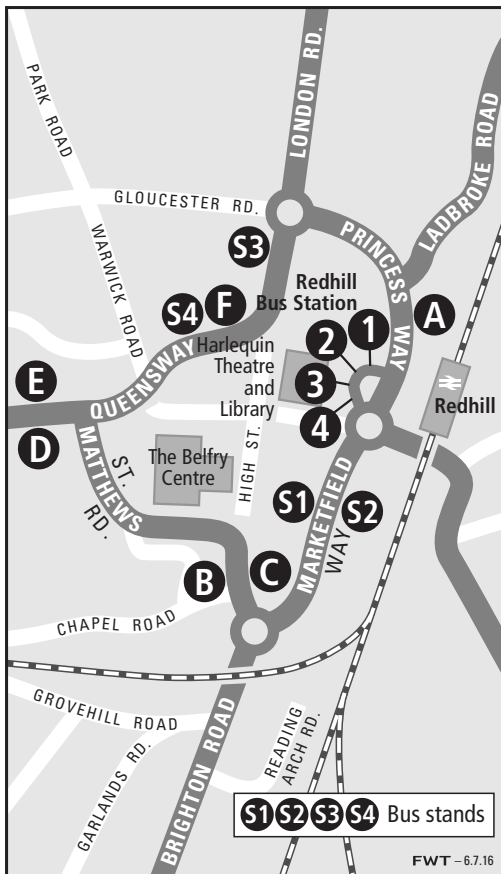

# Where to board your bus in Redhill

Route Number	Destination	Bus Stop
32	Meadvale, Reigate, Brockham, Dorking, Guildford	2
100	Park 25	1
100	East Surrey Hospital, Horley, Gatwick, Crawley	2
315	East Surrey Hospital	2
315	South Nutfield, Outwood, Smallfield, Lingfield, Dormansland	2
324	Salfords, Horley, Smallfield, Burstow	2
357	Merstham, Chaldon, Caterham, Whyteleafe, Warlingham, Chelsham, Farleigh, Selsdon	2
357	Batts Hill, Wray Common, Reigate	2 B G
400	East Surrey Hospital, Horley, Gatwick, Crawley, East Grinstead	2
400	Godstone, Caterham	1
405	Merstham, Purley, Croydon	3
410	Godstone, Oxted, Hurst Green	1
420	Reigate, Tadworth, Banstead, Sutton	1 B D
420	East Surrey Hospital, Whitebushes Horley, Gatwick Airport, Crawley	2 C E
424	Batts Hill, Croydon Road, Reigate, Woodhatch, Castle Drive, Meadvale, St. Johns, East Surrey Hospital, Whitebushes, Salfords, Horley, Copthorne, Crawley	2 B G
430	Northbound: Watercolour, South Merstham, Merstham	4 E C
430	Earlswood, Royal Earlswood Park, East Surrey Hospital, Whitebushes, Woodhatch, South Park, Reigate	3
435	Northbound: Frenches Road, South Merstham, Merstham	4
435	Reigate, South Park, Woodhatch, Whitebushes, East Surrey Hospital, Royal Earlswood Park, Earlswood	3 B D

Route Number	Destination	Bus Stop
460	Reigate, Tadworth, Epsom	1 B D
460	East Surrey Hospital, Whitebushes, Horley, Gatwick, Crawley	1 C E
524	Whitebushes, Salfords, Hookwood	2
603	Merstham, Caterham, Oxted School	4
773	Brighton	A
774	Westerham/Tunbridge Wells or Bluewater	A
<b>Buses4U</b>	Demand Responsive Service	<b>F</b>