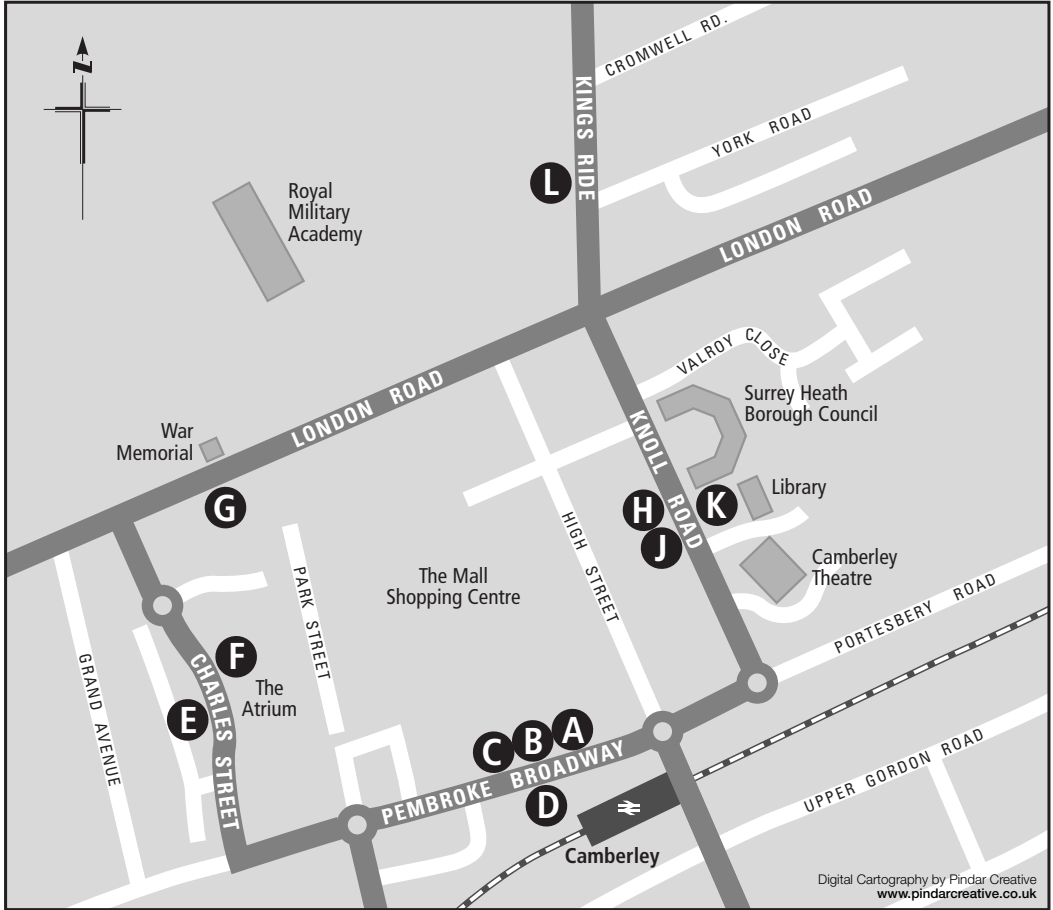

Where to board your bus in Camberley

Route Number	Destination	Bus Stop
1	Frimley, Farnborough, Aldershot	D E K
1	Old Dean Estate	A F H L
2	Heatherside, Frimley, Farnborough	B
3	The Meadows, Blackwater, Yateley	D E
3	Frimley Park Hospital, Frimley, Mytchett, Ash, Aldershot	B F
11	Heatherside, Deepcut, Mytchett, Farnborough	C H
11	Frimley Park Hospital, Paddock Hill	D K
34/35	Bagshot, Lightwater, Woking, Guildford	C

Route Number	Destination	Bus Stop
194	The Meadows, Sandhurst, Crowthorne, Bracknell	B J G
500	Bagshot, Lightwater, Windlesham, Egham, Staines <i>(Saturday journeys also serve F)</i>	C H
500	Frimley Park Hospital	D K
500	The Meadows <i>(Saturdays)</i>	D E K
X94	Frimley Park Hospital	B F
X94	The Meadows, Bracknell, Heatherwood Hospital	D E