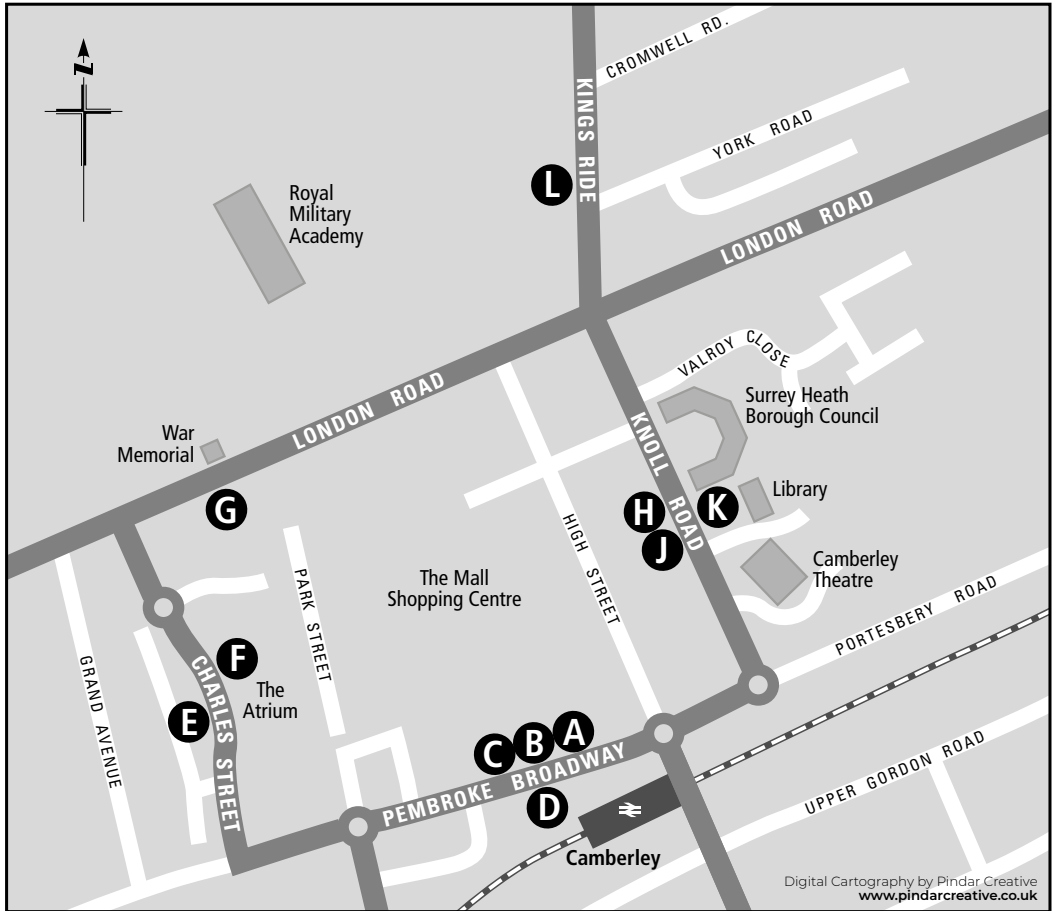

Where to board your bus in Camberley

Digital Cartography by Pindar Creative
www.pindarcreative.co.uk

Route Number	Destination	Bus Stop
1	Frimley, Farnborough, Aldershot	D E K
1	Old Dean Estate	A F H L
2	Heatherside, Frimley, Farnborough	B
3	The Meadows, Blackwater, Yateley	D E
3	Frimley Park Hospital, Frimley, Mytchett, Ash, Aldershot	B F
11	Heatherside, Deepcut, Mytchett, Farnborough	C H
11	Frimley Park Hospital, Paddock Hill	D K
34/35	Bagshot, Lightwater, Woking, Guildford	C
194	The Meadows, Sandhurst, Crowthorne, Bracknell	B J G

Route Number	Destination	Bus Stop
194	Farnborough	B F
500	Bagshot, Lightwater, Windlesham, Egham, Staines <i>(Saturday journeys also serve F)</i>	C H
500	Frimley Park Hospital	D K
500	The Meadows <i>(Saturdays)</i>	D E K
X30	Frimley Park Hospital	D K
X30	Bagshot, South Ascot, Heatherwood Hospital	C H
X94	Frimley Park Hospital	B F
X94	The Meadows, Bracknell, Heatherwood Hospital	D E