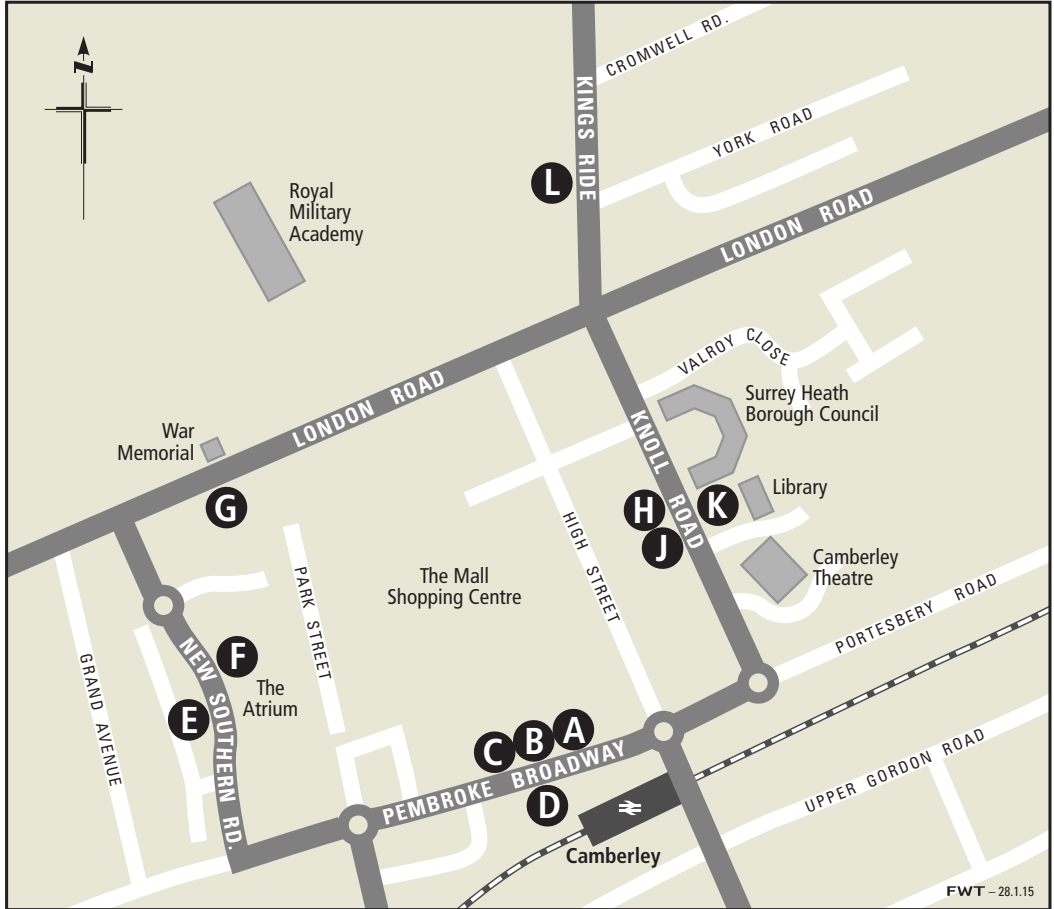

# Where to board your bus in Camberley

FWT - 28.1.15

Route Number	Destination	Bus Stop
1	Frimley, Farnborough, Aldershot	D E K
1	Old Dean Estate	A F H L
2	Heatherside, Frimley, Farnborough	B
2/3	The Meadows, Blackwater, Yateley	D E
3	Frimley Park Hospital, Frimley, Mytchett, Ash, Aldershot	B F
11	Deepcut, Mytchett, Farnborough	C H
11	Frimley Park Hospital, Paddock Hill	D K

Route Number	Destination	Bus Stop
34/35	Bagshot, Lightwater, Woking, Guildford	C
194	The Meadows, Sandhurst, Crowthorne, Bracknell	B J G
500	Bagshot, Windlesham, Egham, Staines <i>(Saturday journeys also serve F)</i>	C H
500	Frimley Park Hospital	D K
500	The Meadows <i>(Saturdays)</i>	D E K