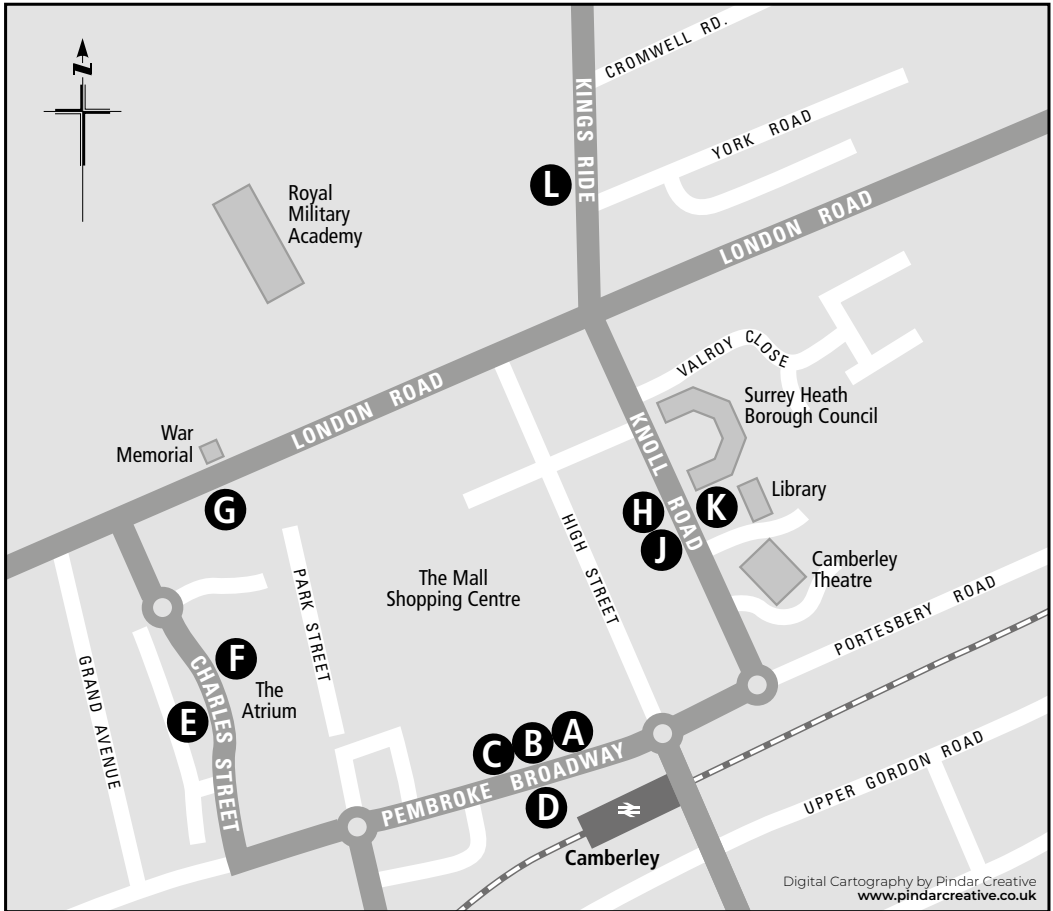

Where to board your bus in Camberley

Route Number	Destination	Bus Stop
1	Frimley, Farnborough, Aldershot	D E K
1	Old Dean Estate	A F H L
2	Heatherside, Frimley, Farnborough	B
3	The Meadows, Blackwater, Yateley	D E
3	Frimley Park Hospital, Frimley, Mytchett, Ash, Aldershot	B F
11	Heatherside, Deepcut, Mytchett, Farnborough	C H
11	Frimley Park Hospital, Paddock Hill	D K
12	Mindenhurst, Deepcut	C
34	Bagshot, Lightwater, Woking, Guildford	C
194	The Meadows, Sandhurst, Crowthorne, Bracknell	B J G

Route Number	Destination	Bus Stop
194	Farnborough	B F
500	Bagshot, Lightwater, Windlesham, Egham, Staines (Saturday journeys also serve F)	C H
500	Frimley Park Hospital	D K
500	The Meadows (Saturdays)	D E K
730	Heathrow	J
730	Frimley	K
X94	Frimley Park Hospital	B F
X94	The Meadows, Bracknell, Heatherwood Hospital	D E