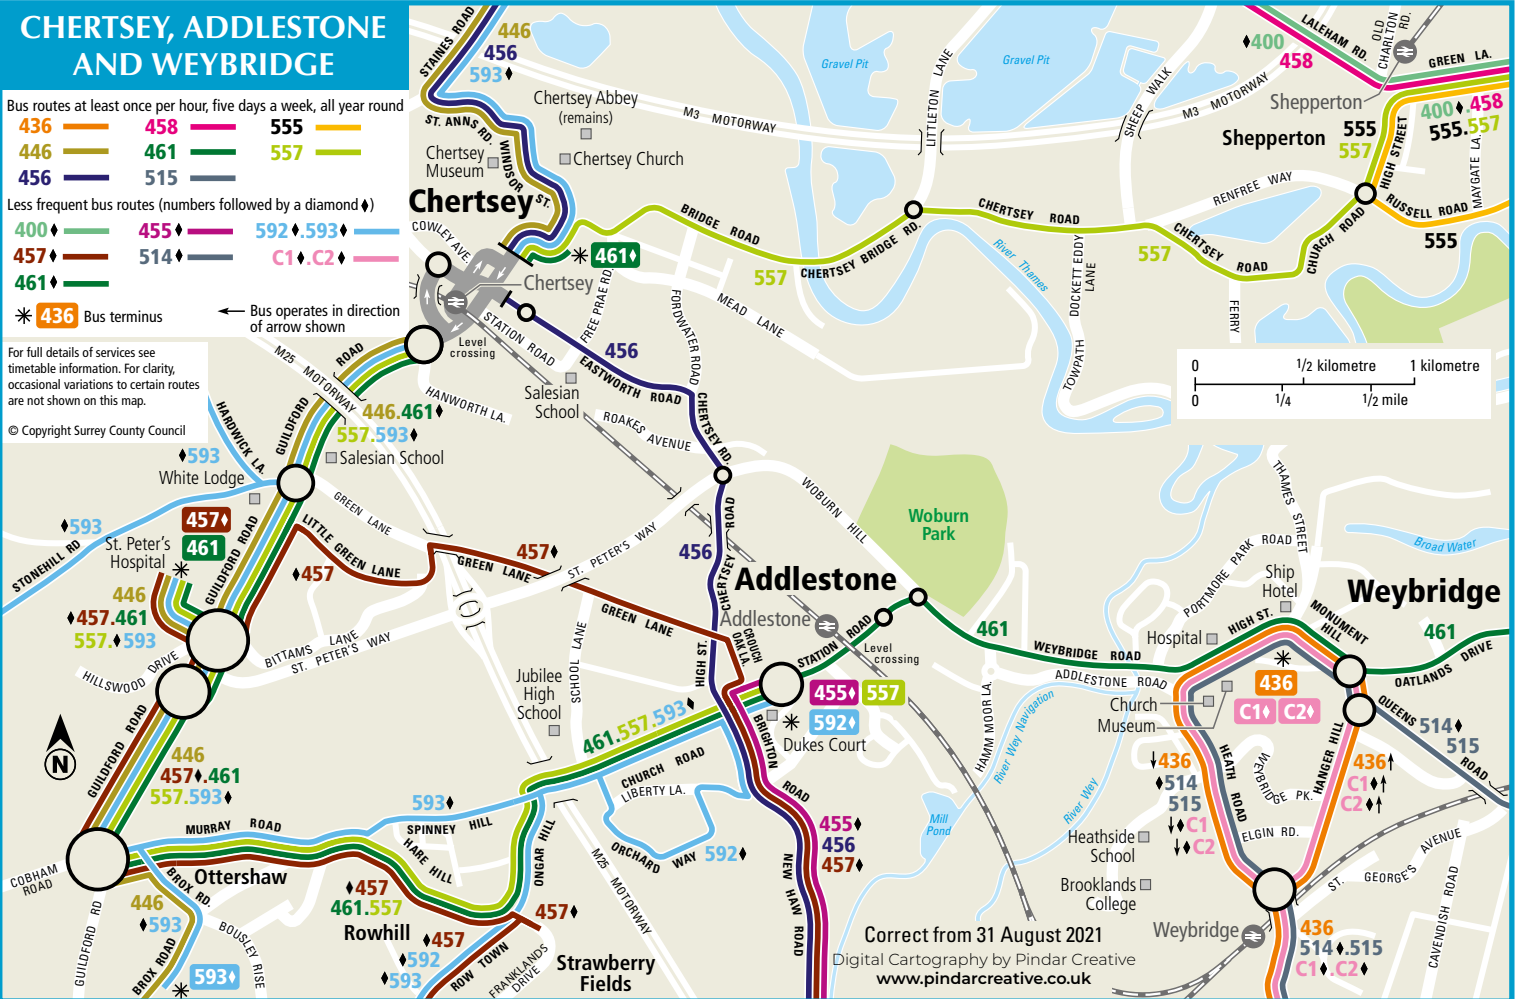

CHERTSEY, ADDESTONE AND WEYBRIDGE

Bus routes at least once per hour, five days a week, all year round

- 436 — 458 — 555 —
- 446 — 461 — 557 —
- 456 — 515 —

Less frequent bus routes (numbers followed by a diamond ♦)

- 400 ♦ — 455 ♦ — 592 ♦, 593 ♦ —
- 457 ♦ — 514 ♦ — C1 ♦, C2 ♦ —
- 461 ♦ —

* 436 Bus terminus

← Bus operates in direction of arrow shown

© Copyright Surrey County Council

Correct from 31 August 2021

Digital Cartography by Pindar Creative
www.pindarcreative.co.uk