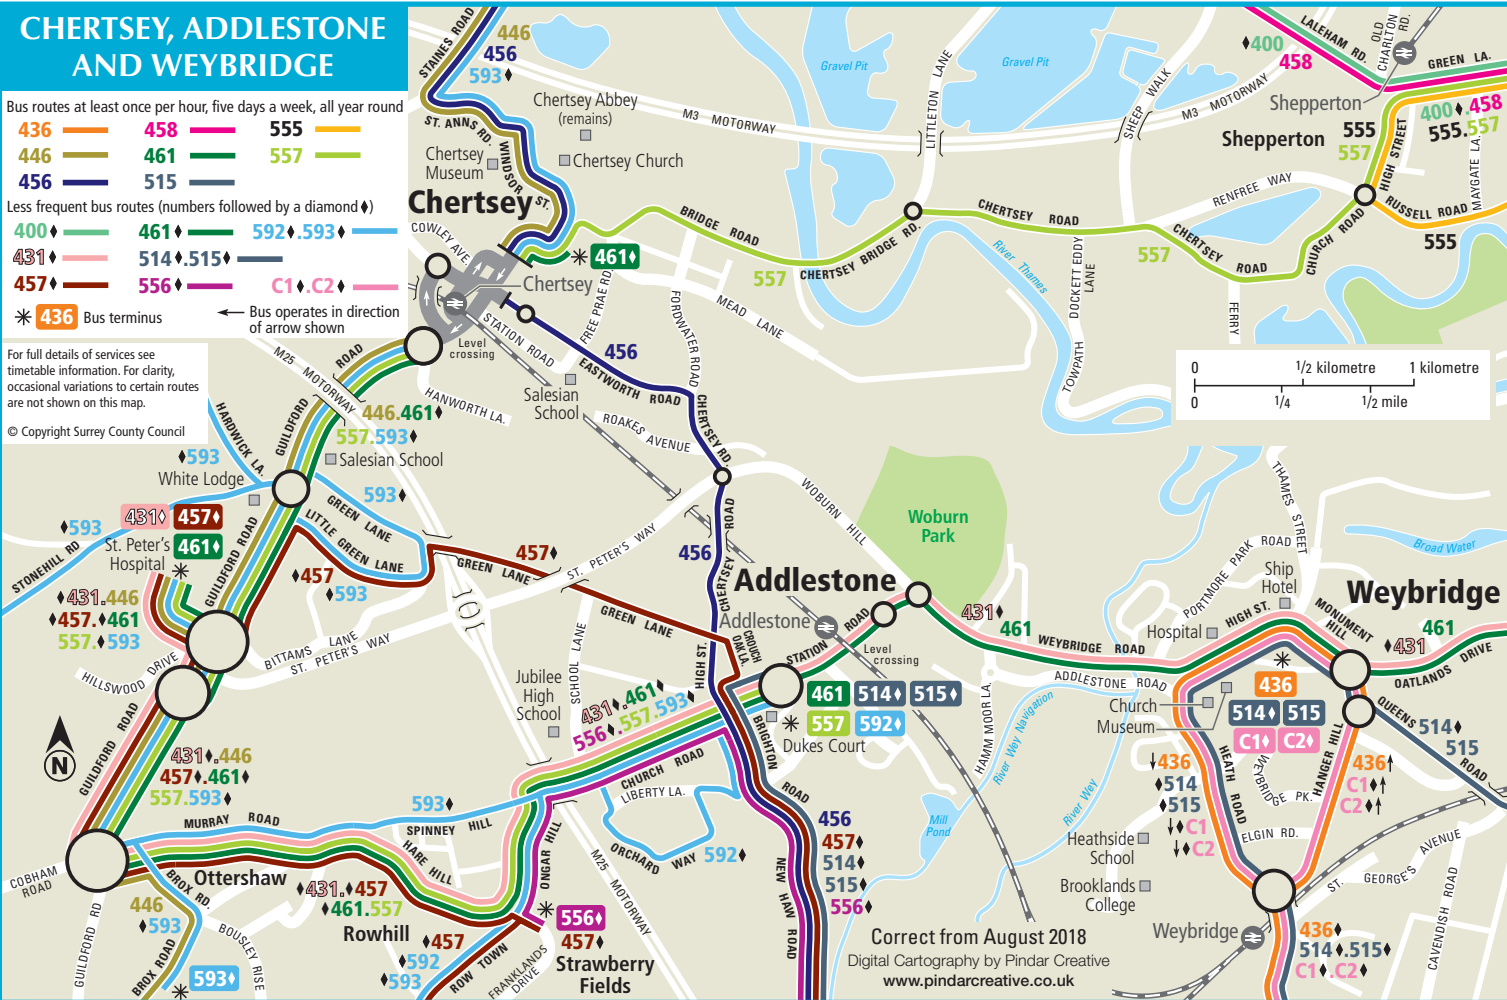

CHERTSEY, ADDLESTONE AND WEYBRIDGE

Bus routes at least once per hour, five days a week, all year round

436	458	555
446	461	557
456	515	

Less frequent bus routes (numbers followed by a diamond ♦)

400♦	461♦	592♦.593♦
431♦	514♦.515♦	
457♦	556♦	C1♦.C2♦

* 436 Bus terminus

← Bus operates in direction of arrow shown

© Copyright Surrey County Council

Correct from August 2018

Digital Cartography by Pindar Creative
www.pindarcreative.co.uk