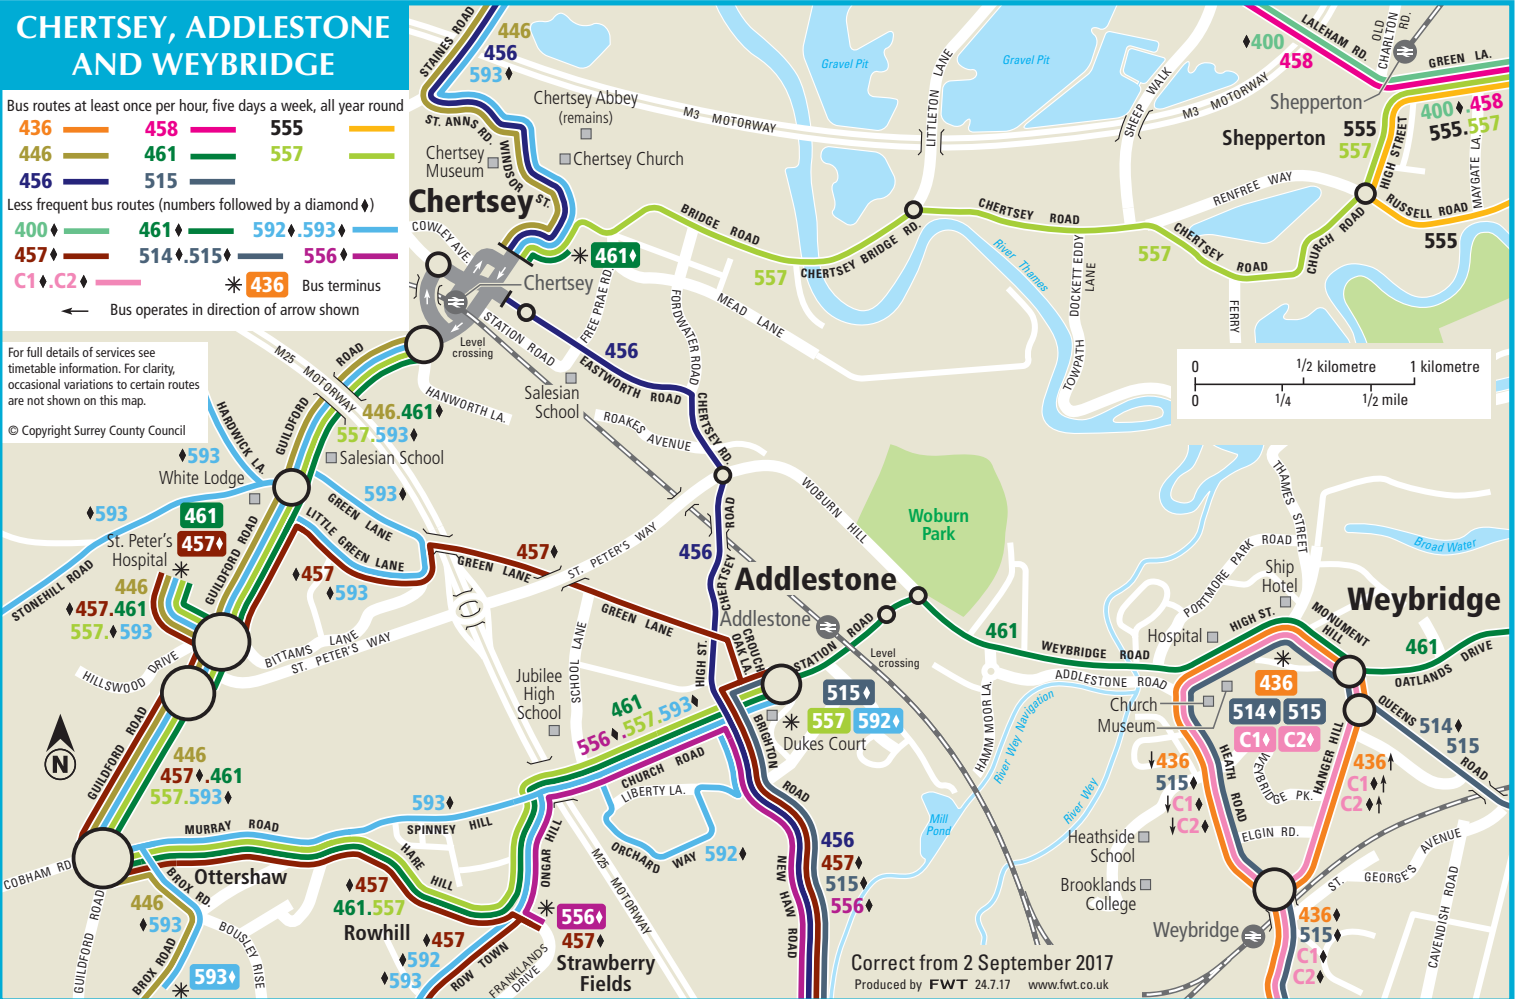

CHERTSEY, ADDLESTONE AND WEYBRIDGE

Bus routes at least once per hour, five days a week, all year round

- 436   458   555
- 446   461   557
- 456   515

Less frequent bus routes (numbers followed by a diamond ♦)

1. 400 ♦   461 ♦   592 ♦   593 ♦
   - 457 ♦   514 ♦   515 ♦   556 ♦
   - C1 ♦   C2 ♦
2. 436 Bus terminus
3. ← Bus operates in direction of arrow shown

© Copyright Surrey County Council

Correct from 2 September 2017

Produced by FWT 24.7.17 www.fwt.co.uk