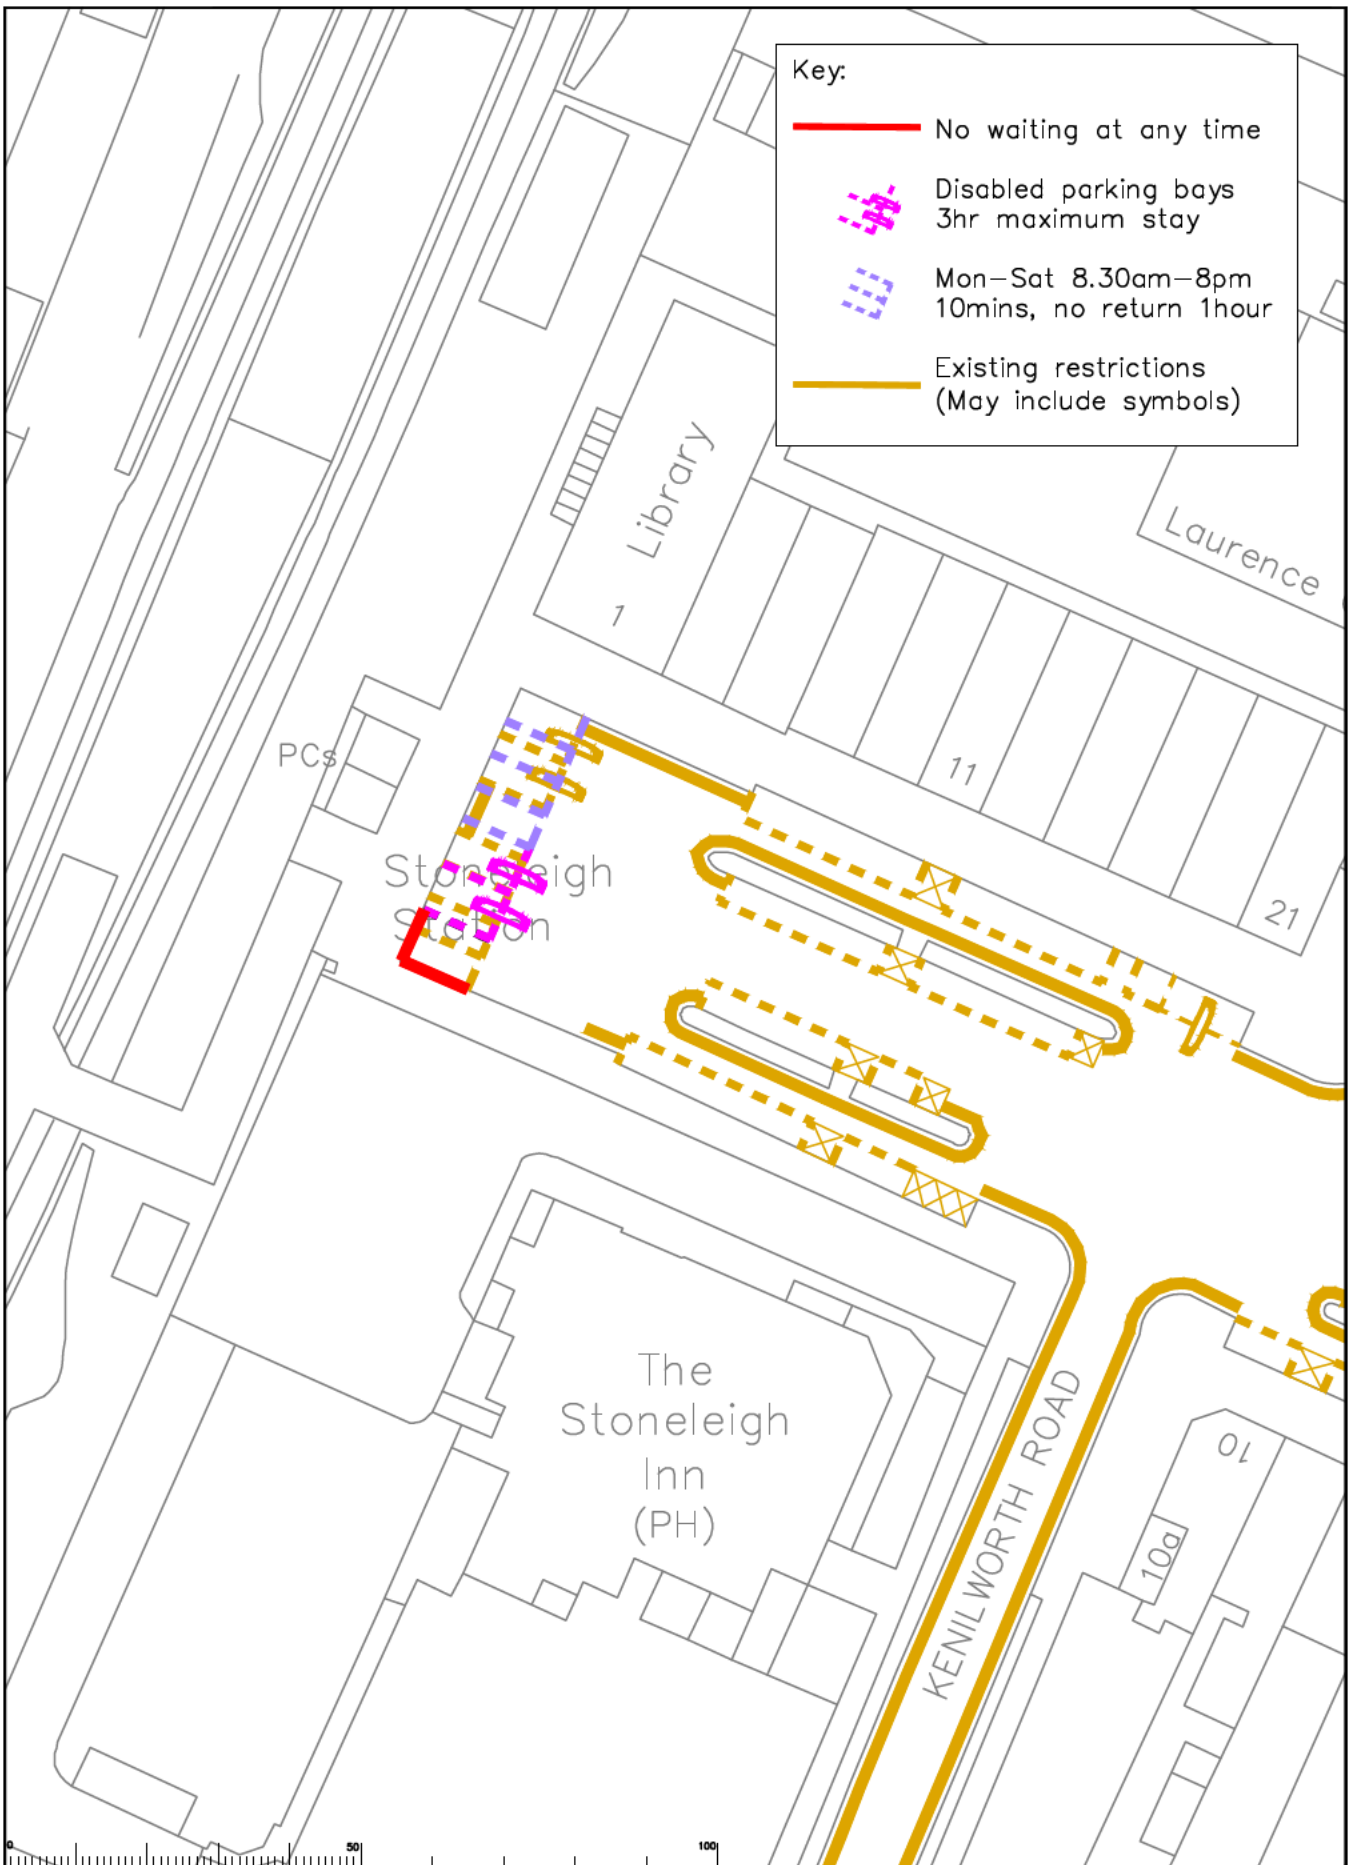

**Key:**

- No waiting at any time
- Disabled parking bays  
3hr maximum stay
- Mon–Sat 8.30am–8pm  
10mins, no return 1hour
- Existing restrictions  
(May include symbols)

Rev	Description	Drawn	Sig.	Date	Checked	Sig.	Date	Appr.	Sig.	Date	North Point	Project	Contract	Drawn	Rev.	Rev.
												Epsom and Ewell Parking Review Phase 16	SURREY Surrey Highways		47	