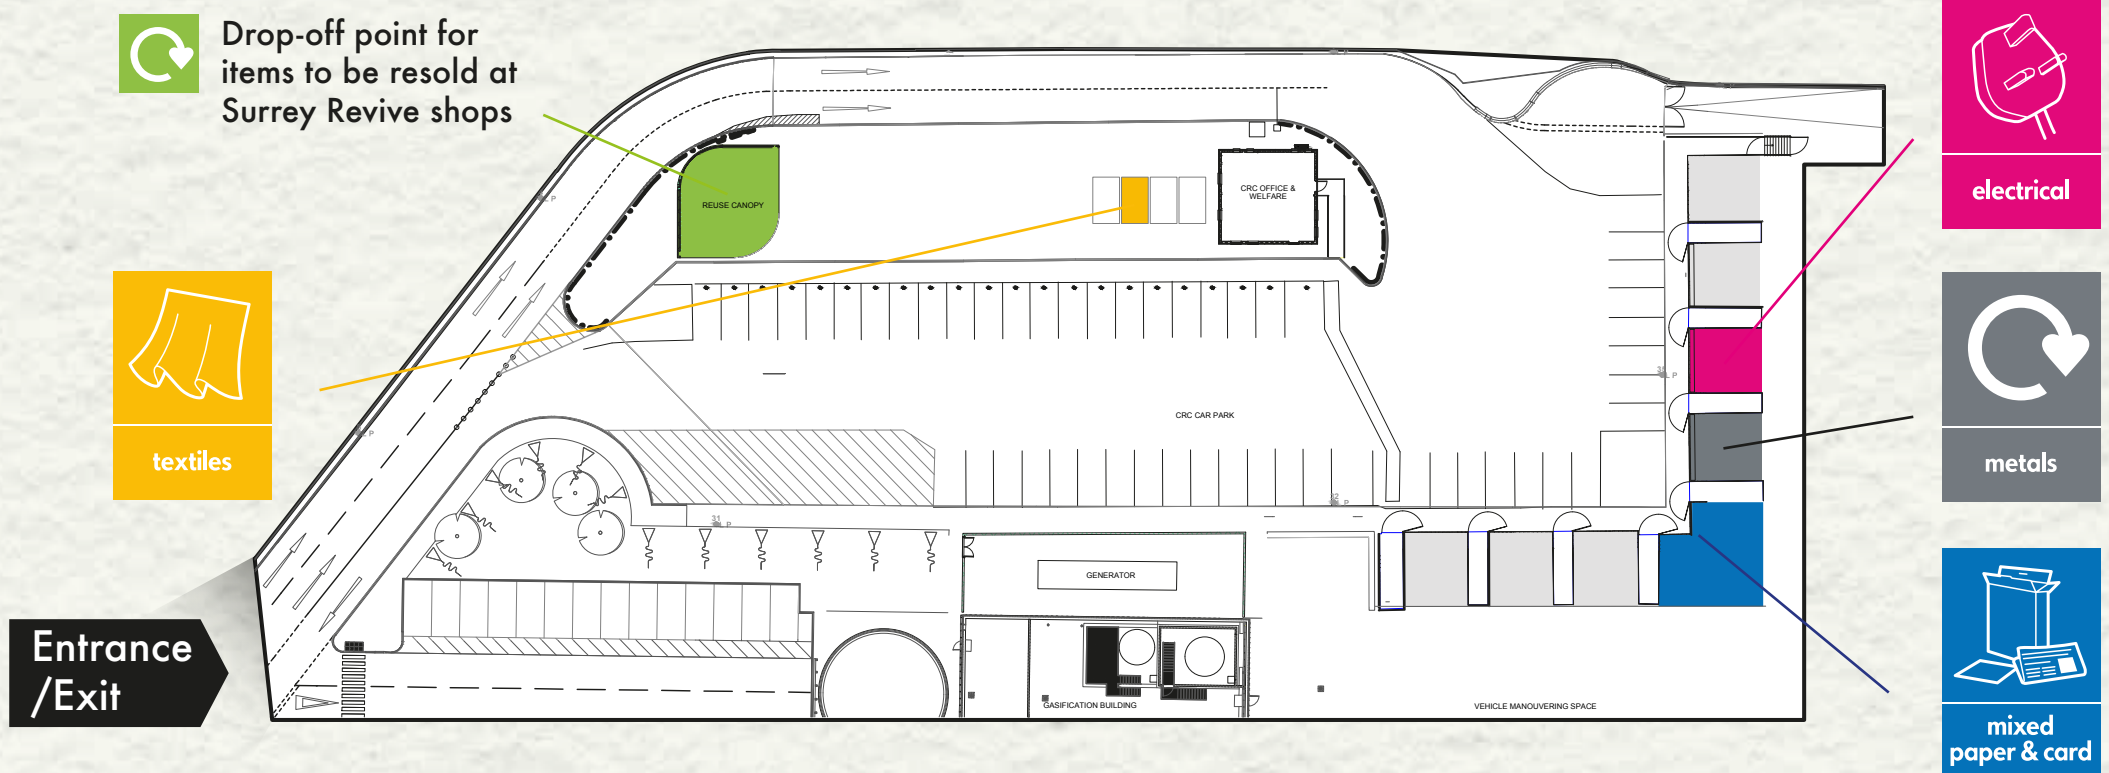

Shepperton Community Recycling Centre

Charlton Lane, Shepperton, Surrey, TW17 8QA

Unlabelled containers are for recycling other materials. The full list of what can be accepted at each CRC can be found on its individual webpage. All containers may be moved occasionally due to operational reasons.