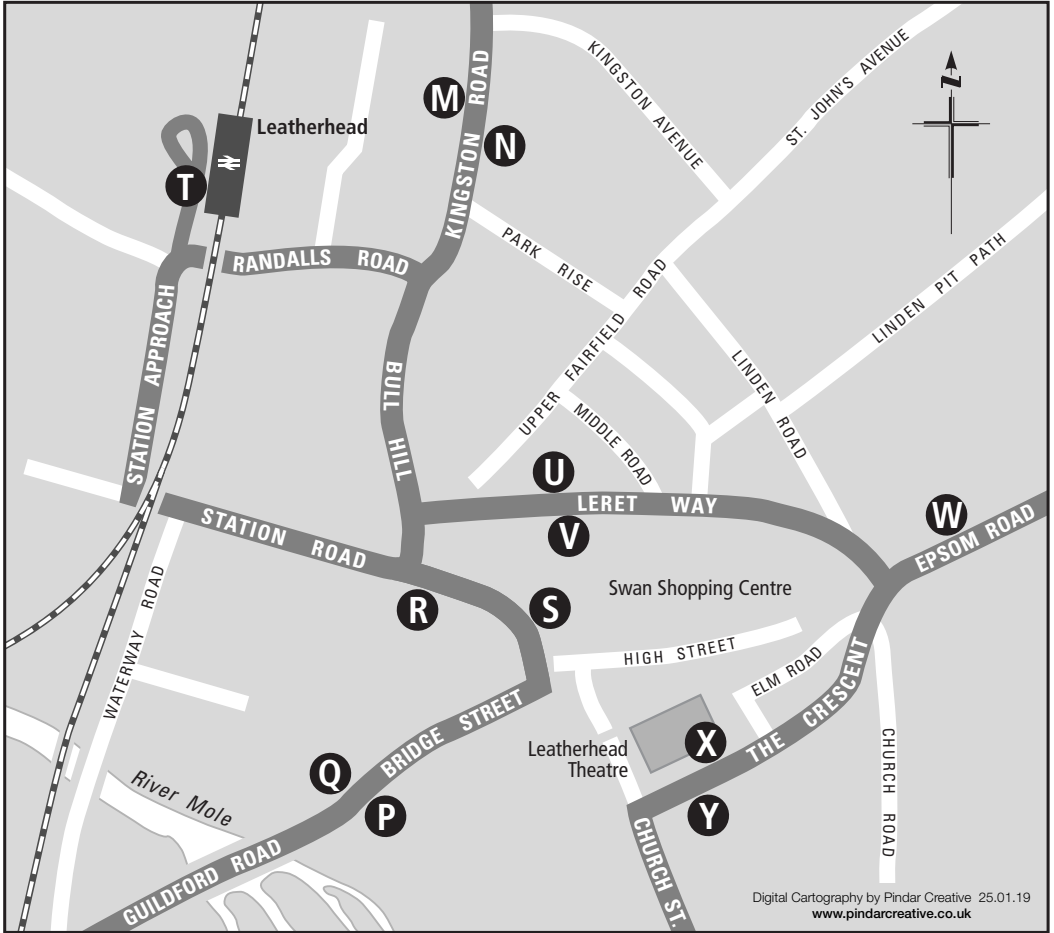

Where to board your bus in Leatherhead

Route Number	Destination	Bus Stop
21	Ashted, Epsom	W X
21	Headley, Boxhill, Dorking, Beare Green, Newdigate, Charlwood, Crawley	Y
408	Cressall Mead, Woodbridge, Oxshott, Cobham	M T V
408	Great Bookham, Effingham	N P S
408	Ashted, The Wells, Epsom	N U W
465	Woodbridge, Chessington, Surbiton, Kingston	M Q R T
465	Mickleham, Dorking	N P S

Route Number	Destination	Bus Stop
478	Woodbridge	M Q R
478	Great Bookham, Effingham, The Horsleys, Guildford	N P S
479	Ashted, Epsom	M Q R T
479	Fetcham, Bookham, Effingham, Guildford	N P S
C2	Fetcham, Stoke D'Abernon, Cobham Brooklands, Weybridge	R S

Northbound only services from the station forecourt (Stop T) on routes 408, 465, 479.
For southbound services use Stop N.

Correct from 4 March 2019