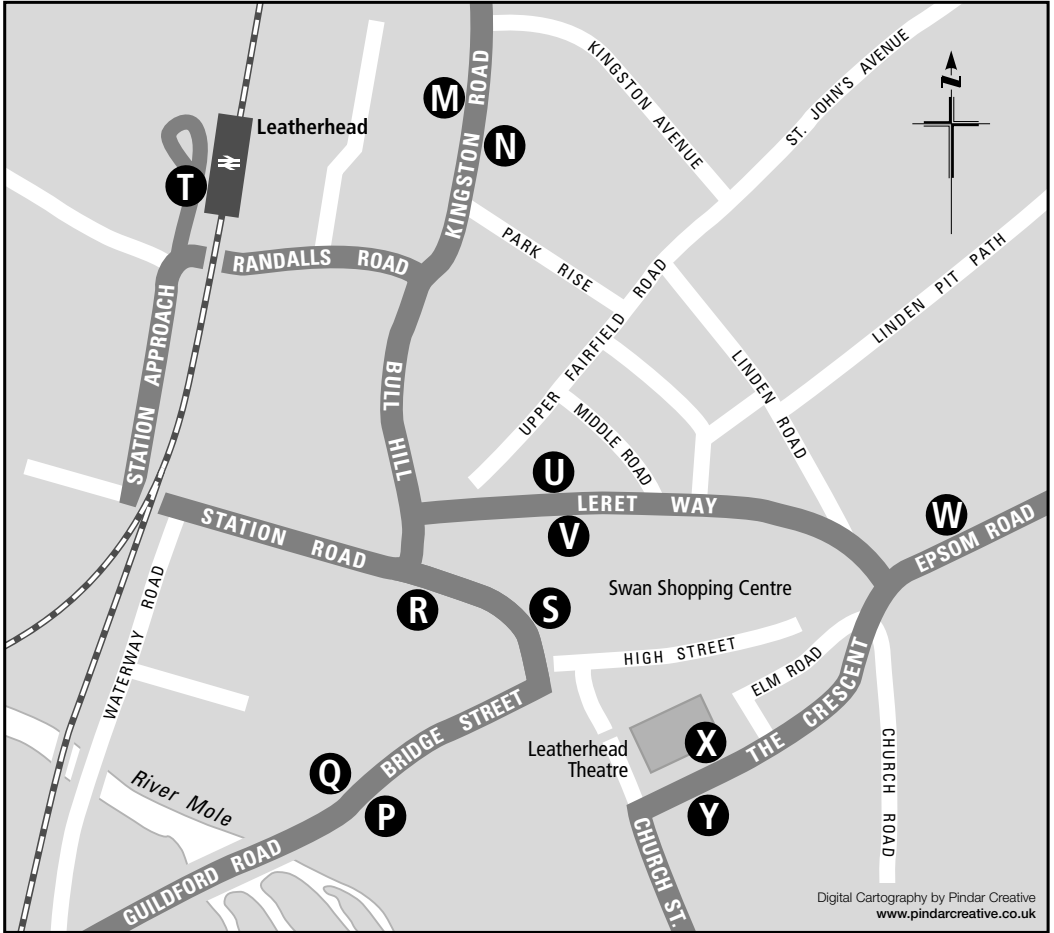

Where to board your bus in Leatherhead

Digital Cartography by Pindar Creative
www.pindarcreative.co.uk

Route Number	Destination	Bus Stop
21	Ashted, Epsom	W X
21	Headley, Boxhill, Dorking, Beare Green, Newdigate, Charlwood, Crawley	Y
408	Cressall Mead, Woodbridge, Oxshott, Cobham	M T V
408	Great Bookham, Effingham	N P S
408	Ashted, The Wells, Epsom	N U W
465	Woodbridge, Chessington, Surbiton, Kingston	M Q R T
465	Mickleham, Dorking	N P S

Route Number	Destination	Bus Stop
478	Woodbridge	M Q R
478	Great Bookham, Effingham, The Horsleys, Guildford	N P S
479	Ashted, Epsom	M Q R T
479	Fetcham, Bookham, Effingham, Guildford	N P S
C2	Fetcham, Stoke D'Abernon, Cobham Brooklands, Weybridge	R S

Northbound only services from the station forecourt (Stop T) on routes 408, 465, 479.
For southbound services use Stop N.

Correct from 4 March 2019