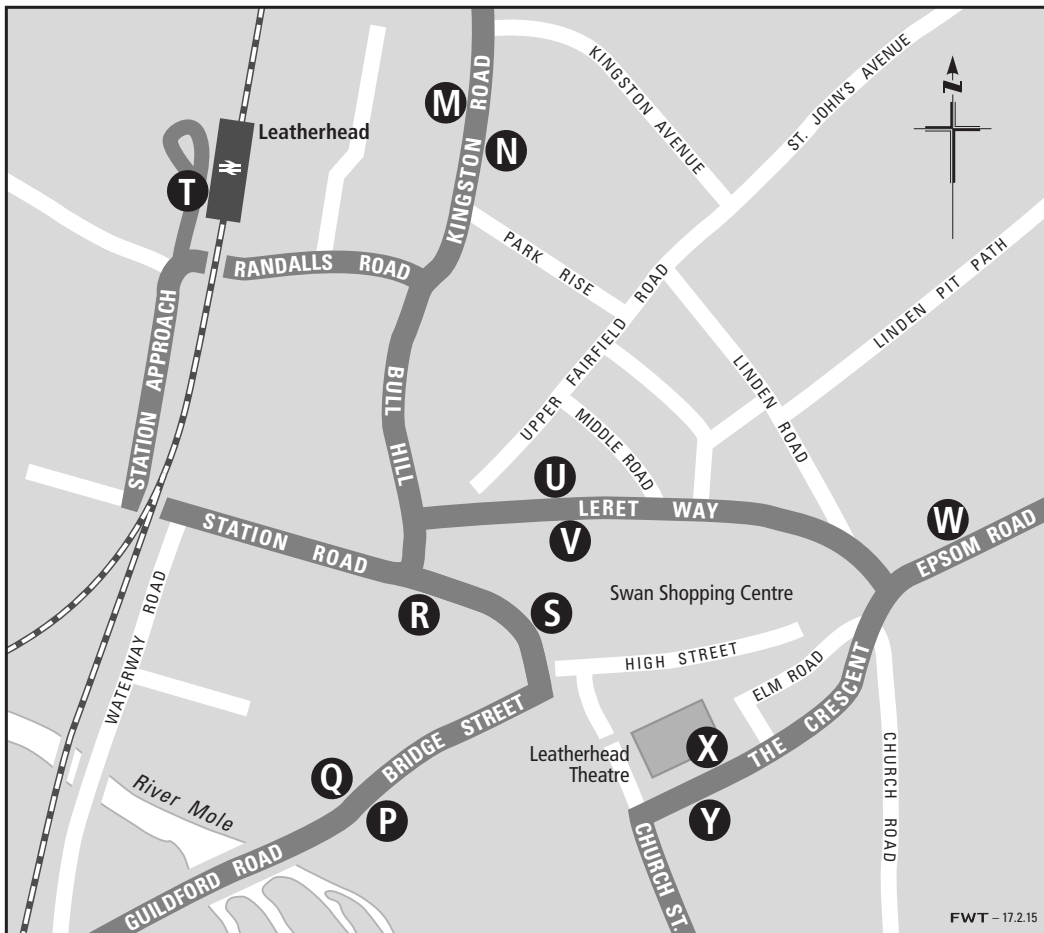

# Where to board your bus in Leatherhead

FWT - 17.2.15

| Route Number | Destination   | Bus Stop  |
|--------------|---|-----------|
| 21           | Ashted, Epsom   | W X       |
| 21           | Headley, Boxhill, Dorking, Beare Green, Newdigate, Charlwood, Crawley | Y         |
| 408          | Cressall Mead, Woodbridge, Oxshott, Cobham                            | M T V     |
| 408          | Great Bookham, Effingham  | N P S     |
| 408          | Ashted, The Wells, Epsom  | N U W     |
| 416          | Ashted, Epsom   | Q R T U W |
| 465          | Woodbridge, Chessington, Surbiton, Kingston                           | M Q R T   |

| Route Number | Destination  | Bus Stop |
|--------------|--|----------|
| 465          | Mickleham, Dorking                                     | N P S    |
| 478          | Woodbridge   | M Q R    |
| 478          | Great Bookham, Effingham, The Horsleys, Guildford      | N P S    |
| 479          | Ashted, Epsom  | M Q R T  |
| 479          | Fetcham, Bookham, Effingham, Guildford                 | N P S    |
| C2           | Fetcham, Stoke D'Abernon, Cobham Brooklands, Weybridge | R S      |

Correct from 3 September 2016

Northbound only services from the station forecourt (Stop T) on routes 408, 465, 479.

For southbound services use Stop N.