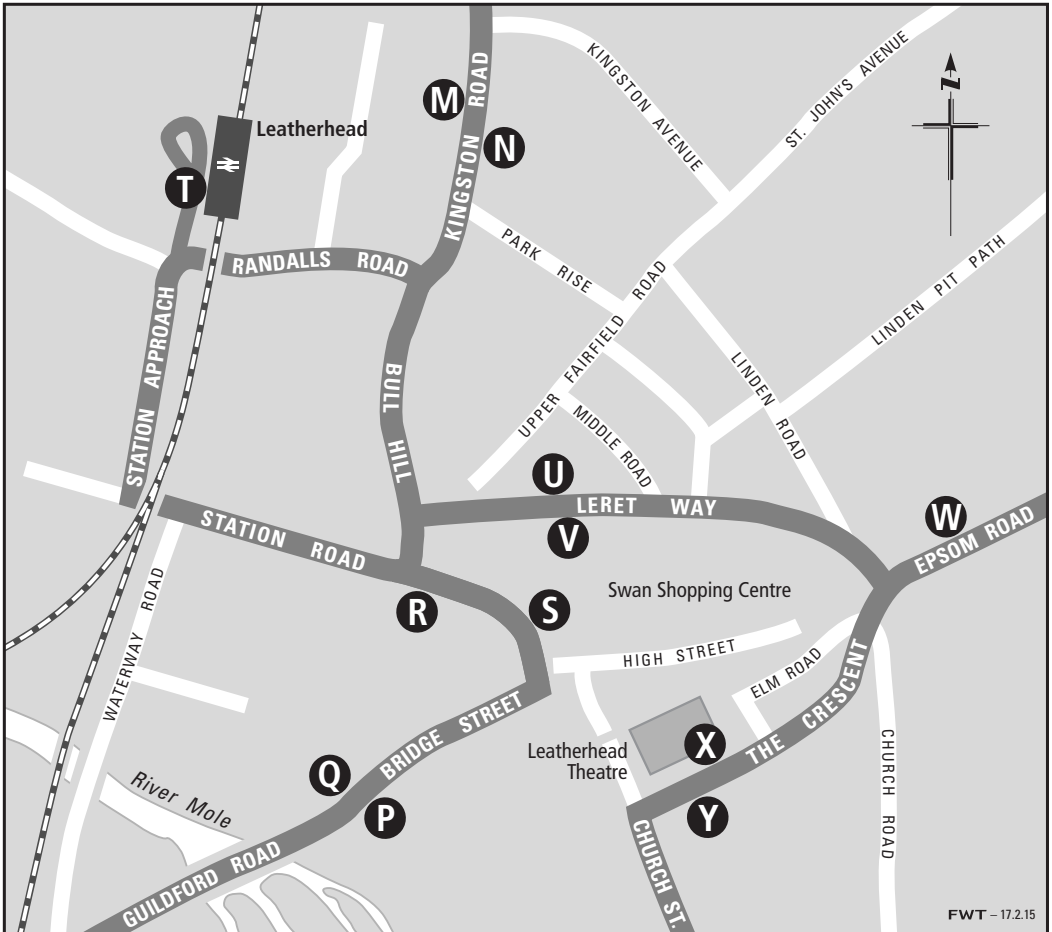

Where to board your bus in Leatherhead

FWT - 17.2.15

Route Number	Destination	Bus Stop
21	Ashted, Epsom	W X
21	Headley, Boxhill, Dorking, Beare Green, Newdigate, Charlwood, Crawley	Y
408	Cressall Mead, Woodbridge, Oxshott, Cobham	M T V
408	Great Bookham, Effingham	N P S
408	Ashted, The Wells, Epsom	N U W
416	Ashted, Epsom	Q R T U W
465	Woodbridge, Chessington, Surbiton, Kingston	M Q R T

Route Number	Destination	Bus Stop
465	Mickleham, Dorking	N P S
478	Woodbridge	M Q R
478	Great Bookham, Effingham, The Horsleys, Guildford	N P S
479	Ashted, Epsom	M Q R T
479	Fetcham, Bookham, Effingham, Guildford	N P S
C2	Fetcham, Stoke D'Abernon, Cobham Brooklands, Weybridge	R S

Correct from 3 September 2016

Northbound only services from the station forecourt (Stop T) on routes 408, 465, 479.

For southbound services use Stop N.