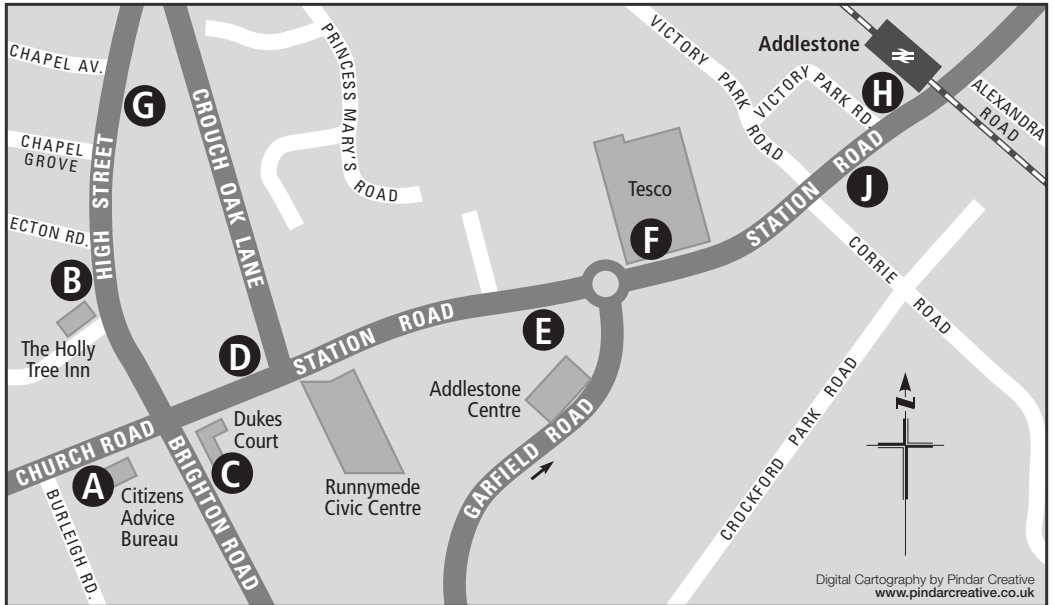

Where to board your bus in Addlestone

Route Number	Destination	Bus Stop
456	Chertsey, Staines	B E
456	New Haw, West Byfleet, Sheerwater, Woking	C E G
457	Green Lane, St. Peter's Hospital	B E
457	New Haw, Rowtown, Strawberry Fields	C E
461	Ottershaw, St. Peter's Hospital, Chertsey	A E J

Route Number	Destination	Bus Stop
461	Weybridge, Walton, Kingston	D F H
556	New Haw, Woking	C E
557	Ottershaw, St. Peter's Hospital, Chertsey, Shepperton, Sunbury	A E
592	Rowtown, New Haw, Woodham, Woking	C E