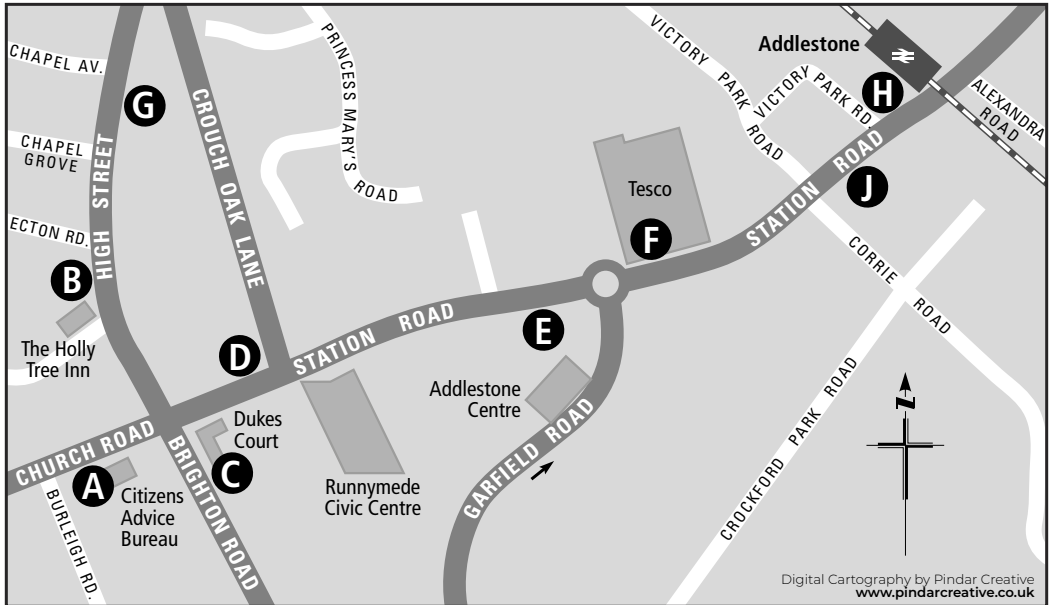

Where to board your bus in Addlestone

Digital Cartography by Pindar Creative
www.pindarcreative.co.uk

Route Number	Destination	Bus Stop
455	New Haw, Woodham, Woking	C E
456	Chertsey, Staines	B E
456	New Haw, West Byfleet, Sheerwater, Woking	C E G
457	Green Lane, St. Peter's Hospital	B E
457	New Haw, Rowtown, Strawberry Fields	C E

Route Number	Destination	Bus Stop
461	Ottershaw, St. Peter's Hospital, Chertsey	A E J
461	Weybridge, Walton, Kingston	D F H
557	Ottershaw, St. Peter's Hospital, Chertsey, Shepperton, Sunbury	A E
592	Rowtown, New Haw, Woodham, Woking	C E