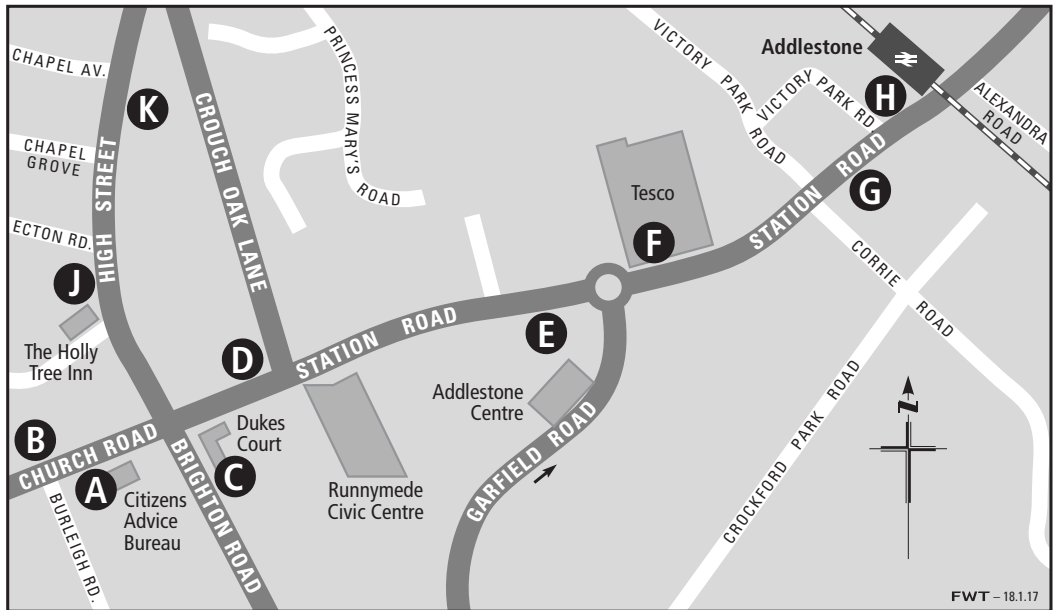

# Where to board your bus in Addlestone

Route Number	Destination	Bus Stop
456	Chertsey, Staines	E J
456	New Haw, West Byfleet, Sheerwater, Woking	C E K
457	Green Lane, St. Peter's Hospital	E J
457	New Haw, Rowtown, Strawberry Fields	C E
461	Weybridge, Walton, Kingston	B D F H

Route Number	Destination	Bus Stop
461	Ottershaw, St. Peter's Hospital, Chertsey	A E G
556	New Haw, Woking	C E
557	Ottershaw, St. Peter's Hospital, Chertsey, Shepperton, Sunbury	A E
592	Rowtown, New Haw, Woodham, Woking	C E