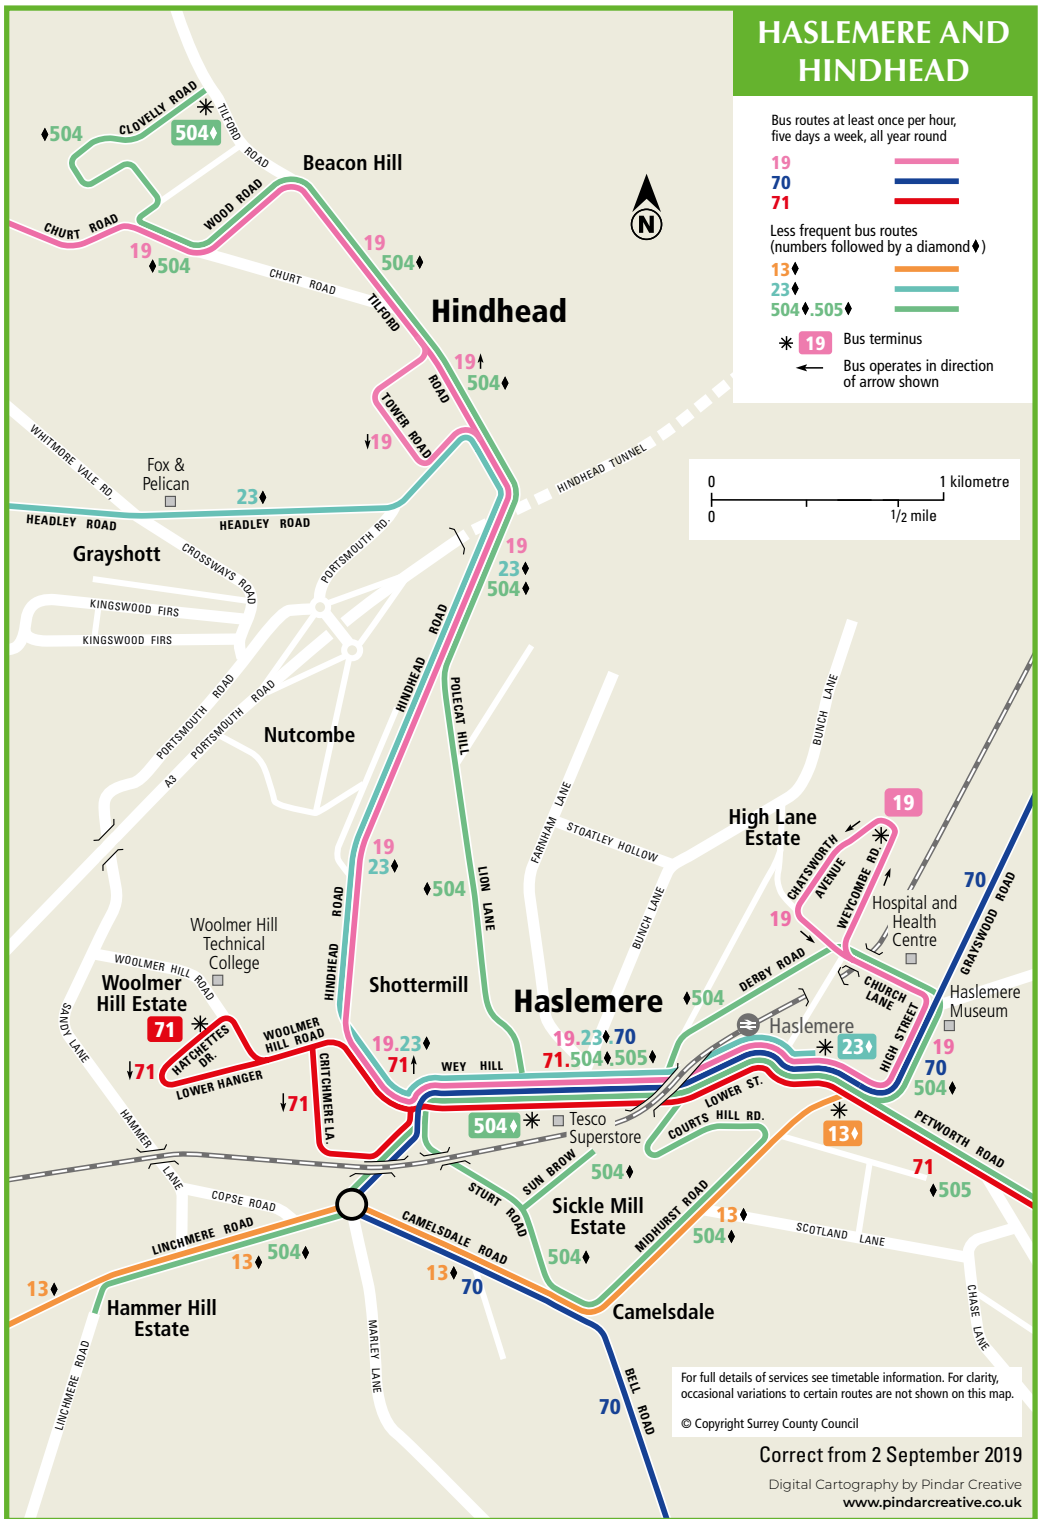

# HASLEMERE AND HINDHEAD

Bus routes at least once per hour, five days a week, all year round

- 19
- 70
- 71

Less frequent bus routes (numbers followed by a diamond)

- 13♦
- 23♦
- 504♦, 505♦

\* 19 Bus terminus

← Bus operates in direction of arrow shown

For full details of services see timetable information. For clarity, occasional variations to certain routes are not shown on this map.

© Copyright Surrey County Council