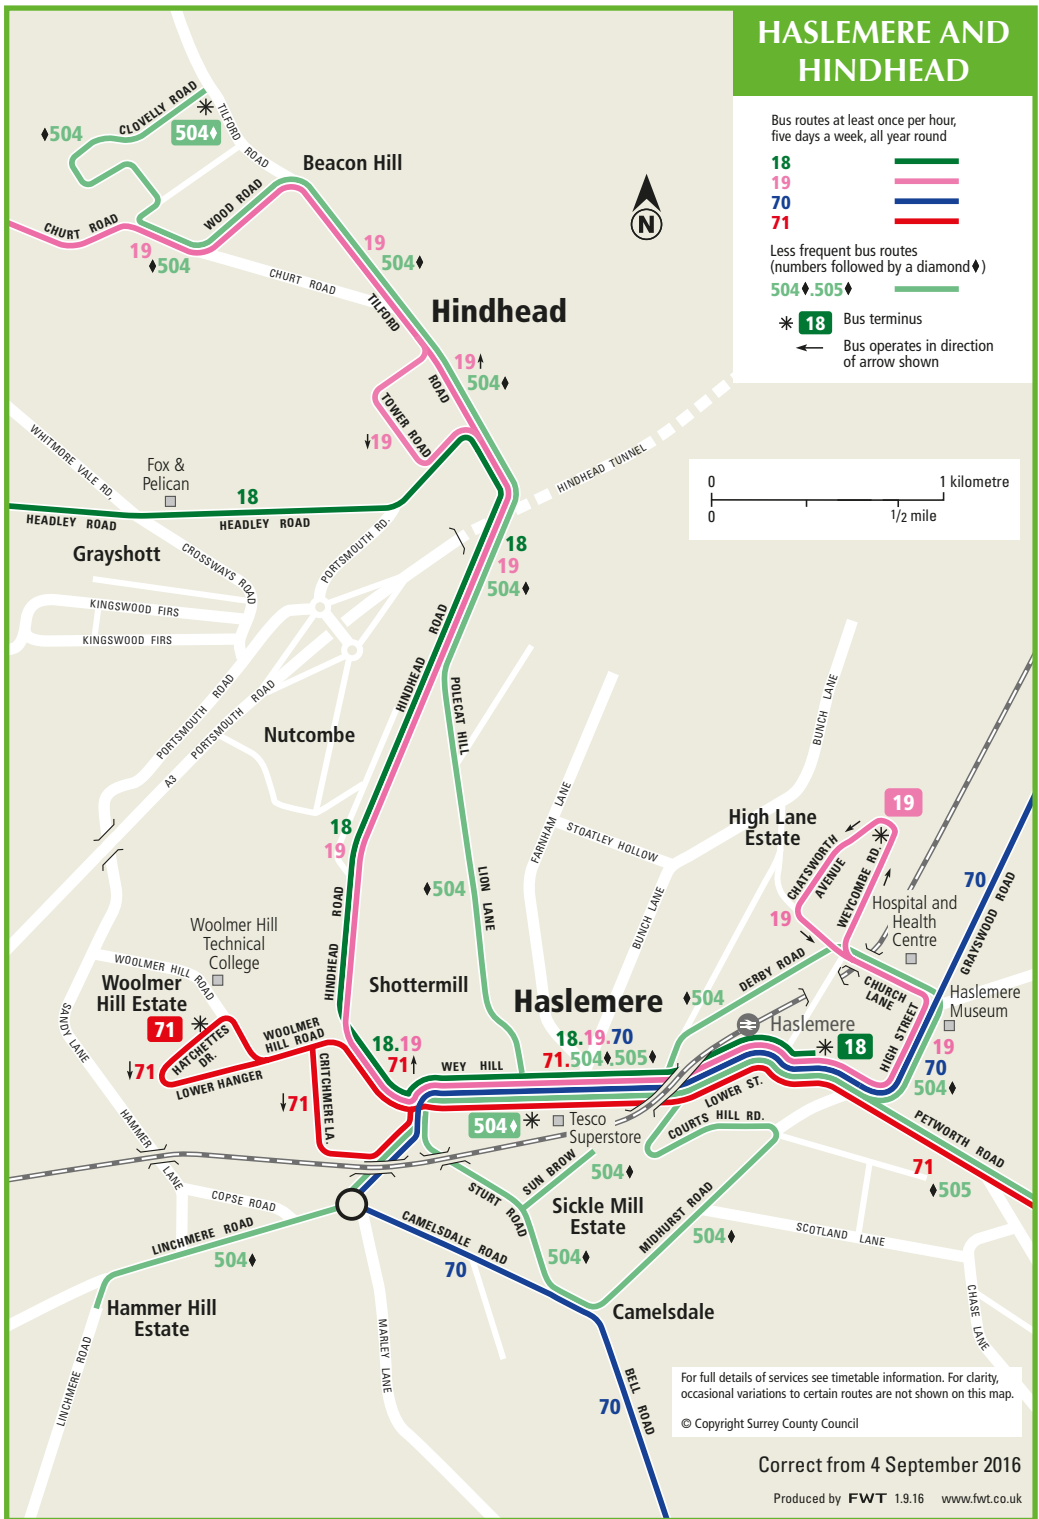

HASLEMERE AND HINDHEAD

- **18**
- **19**
- **70**
- **71**

Less frequent bus routes (numbers followed by a diamond)

- **504**
- **505**

* **18** Bus terminus

← Bus operates in direction of arrow shown

For full details of services see timetable information. For clarity, occasional variations to certain routes are not shown on this map.
© Copyright Surrey County Council

Correct from 4 September 2016

Produced by FWT 1.9.16 www.fwt.co.uk