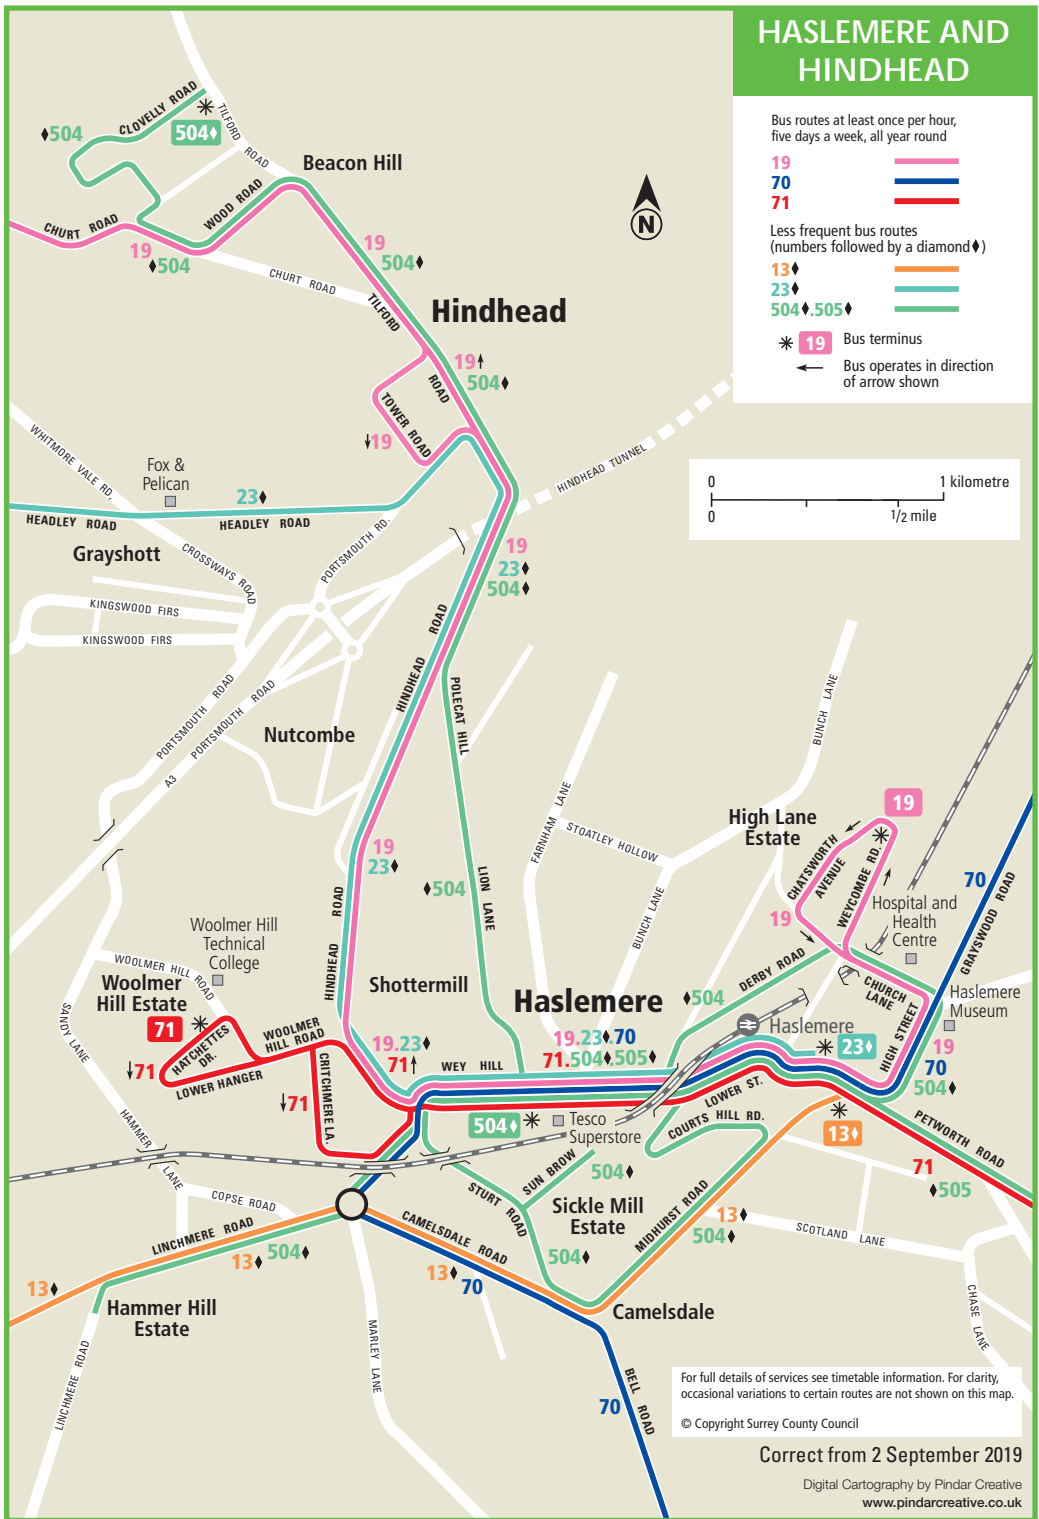

HASLEMERE AND HINDHEAD

- 19
- 70
- 71

- 13
- 23
- 504
- 505

* 19 Bus terminus

← Bus operates in direction of arrow shown

For full details of services see timetable information. For clarity, occasional variations to certain routes are not shown on this map.

© Copyright Surrey County Council

Correct from 2 September 2019

Digital Cartography by Pindar Creative
www.pindarcreative.co.uk