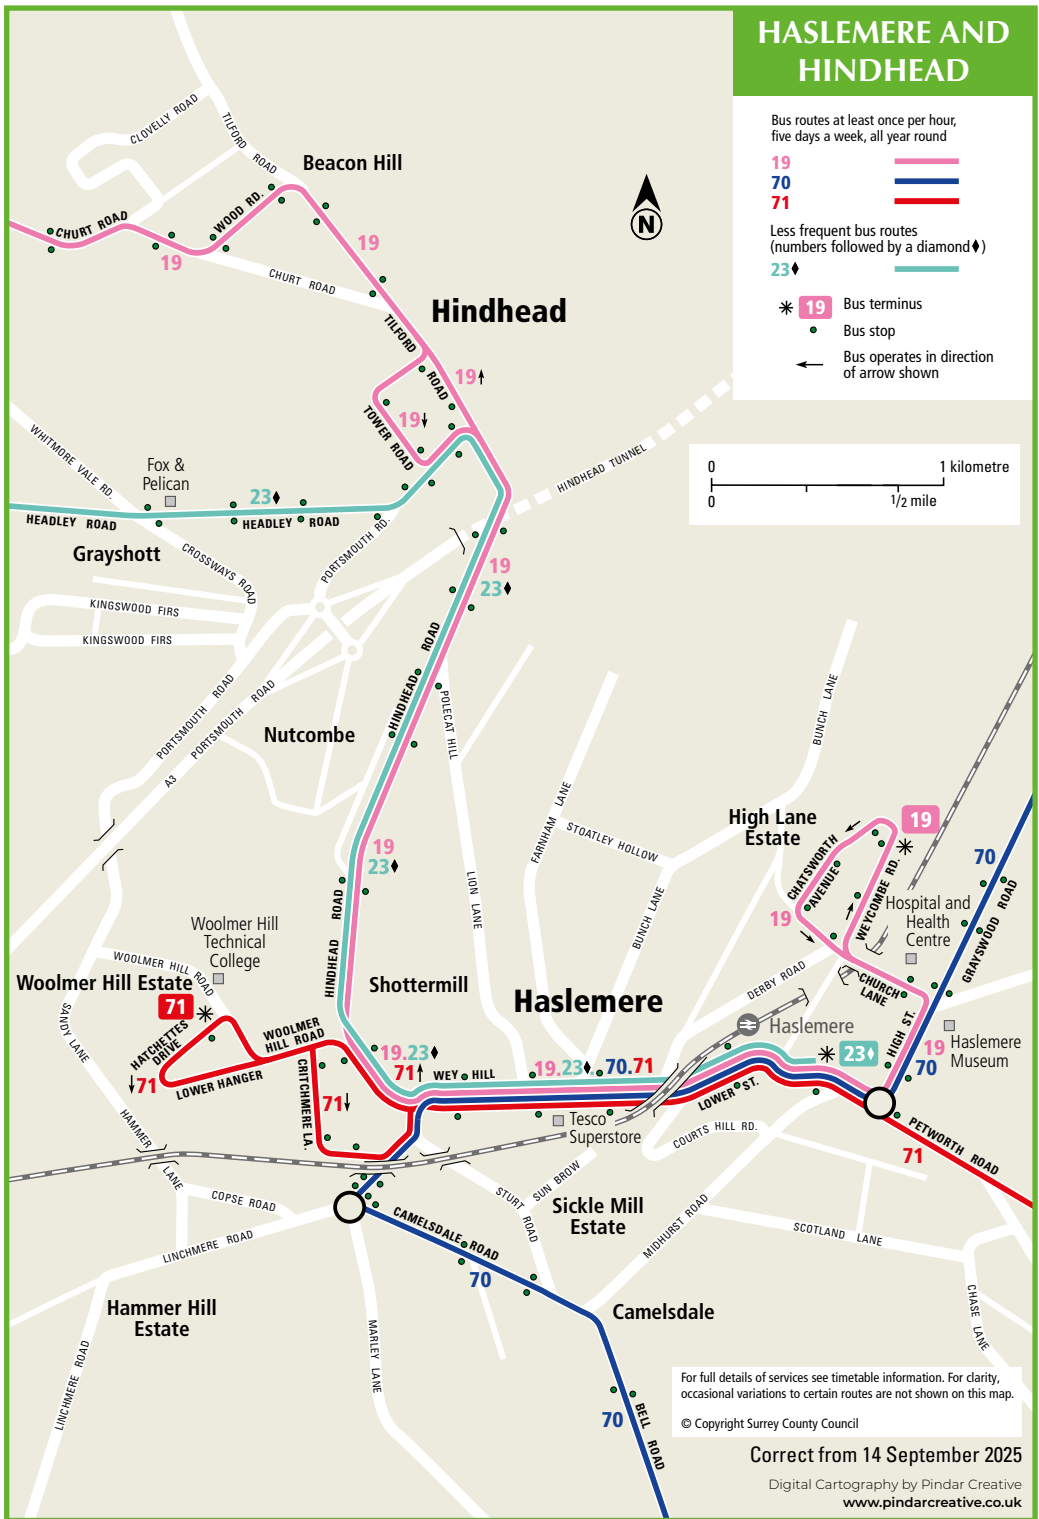

HASLEMERE AND HINDHEAD

- 19 —
- 70 —
- 71 —

- 23 —♦

- 19 Bus terminus
- Bus stop
- ← Bus operates in direction of arrow shown

For full details of services see timetable information. For clarity, occasional variations to certain routes are not shown on this map.

© Copyright Surrey County Council

Correct from 14 September 2025

Digital Cartography by Pindar Creative
www.pindarcreative.co.uk