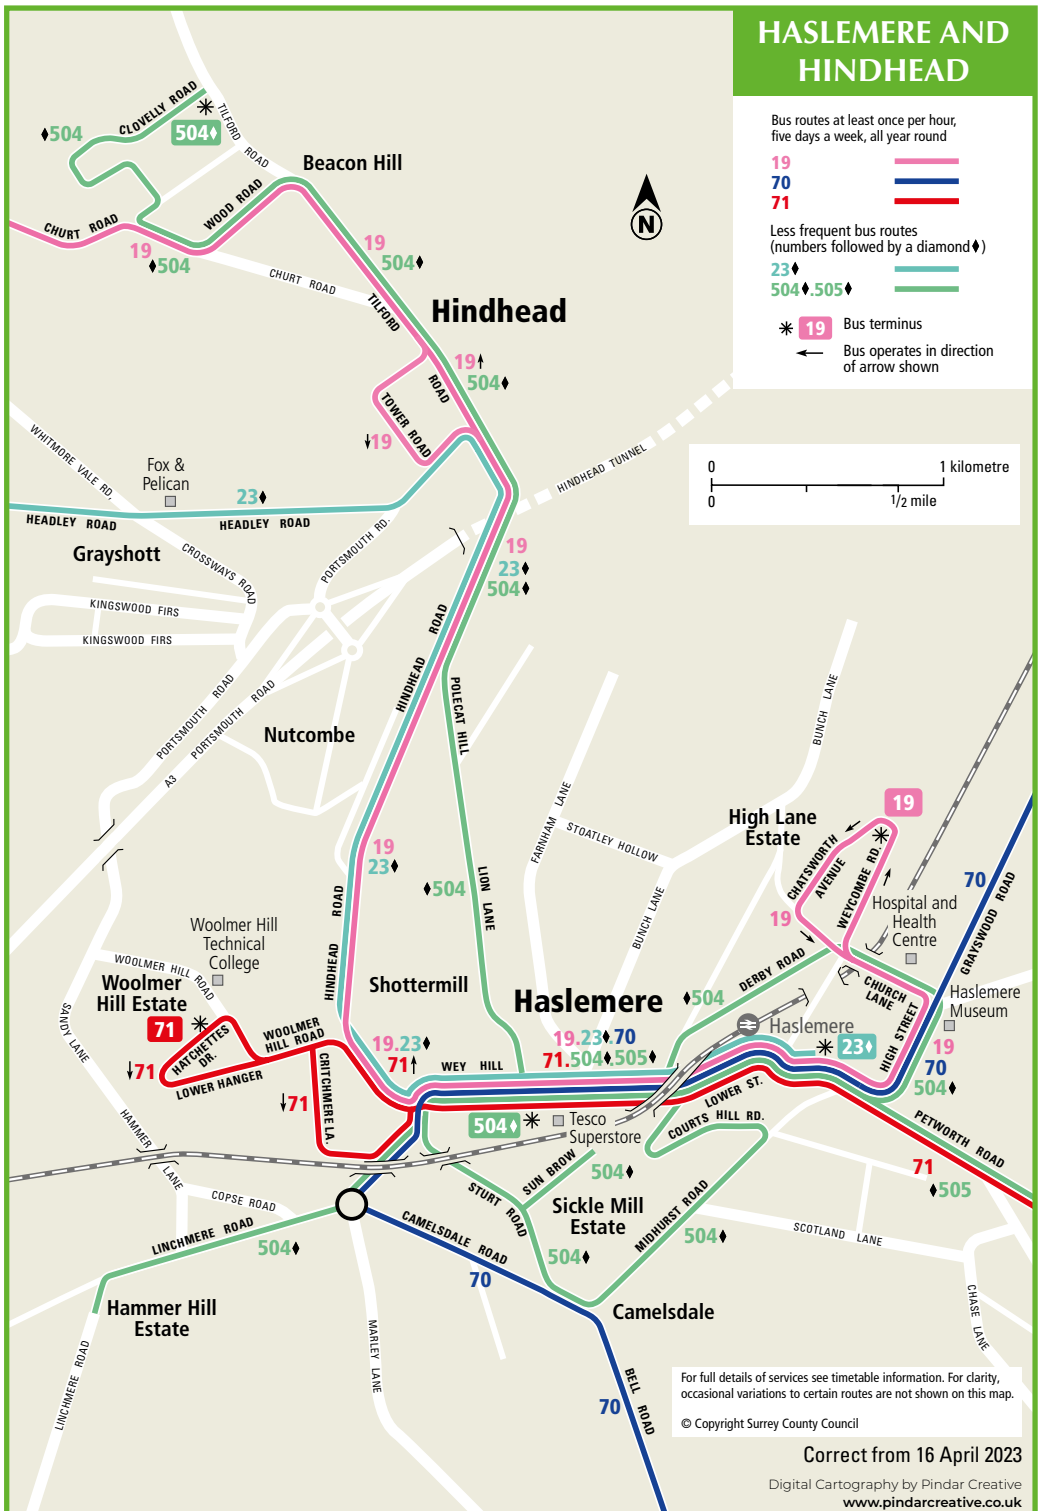

HASLEMERE AND HINDHEAD

- 19 —
- 70 —
- 71 —

- 23 —
- 504 —
- 505 —

- 19 Bus terminus
- ← Bus operates in direction of arrow shown

For full details of services see timetable information. For clarity, occasional variations to certain routes are not shown on this map.

© Copyright Surrey County Council

Correct from 16 April 2023

Digital Cartography by Pindar Creative
www.pindarcreative.co.uk