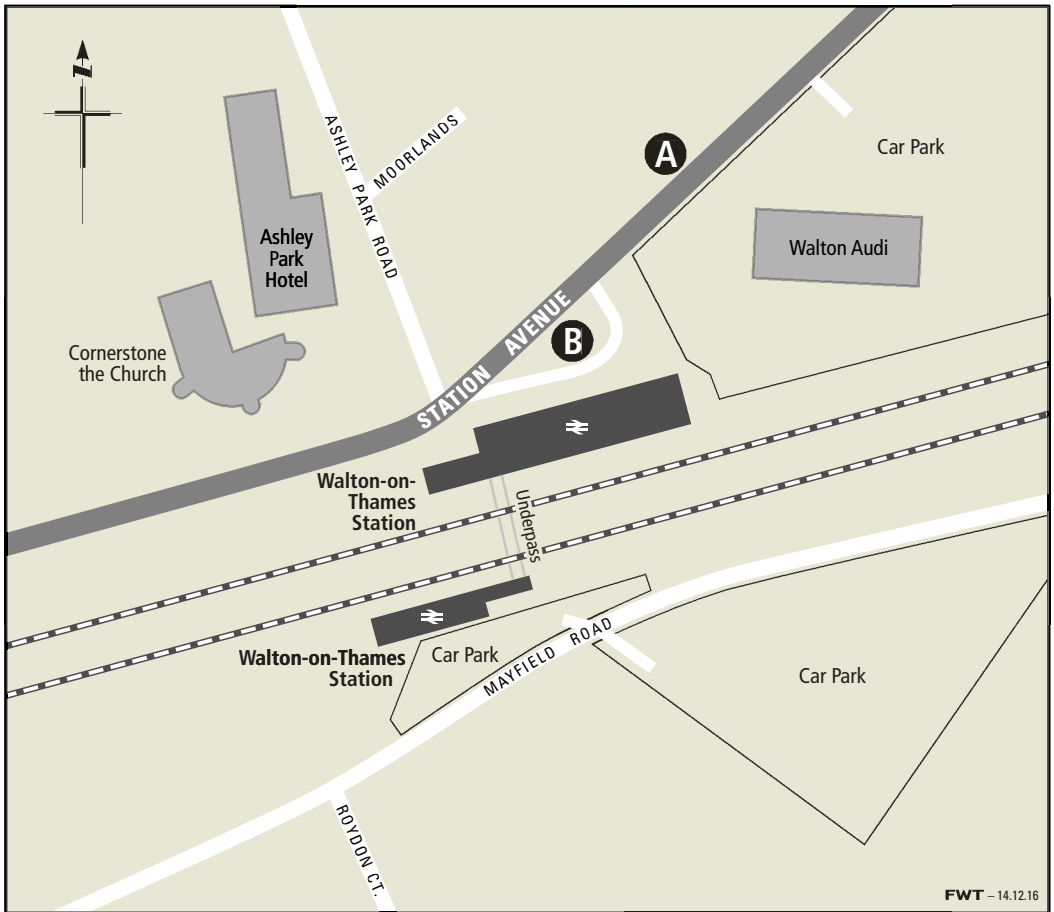

Where to board your bus in Walton-on-Thames Station

FWT - 14.12.16

Route Number	Destination	Bus Stop
458	Hersham, Esher, Dittons, Kingston	B
458	Walton Town Centre, Shepperton, Laleham, Staines	A

Route Number	Destination	Bus Stop
555	Hersham, Whiteley Village	A
555	Walton Town Centre, Shepperton, Sunbury, Ashford, Stanwell, Heathrow	B