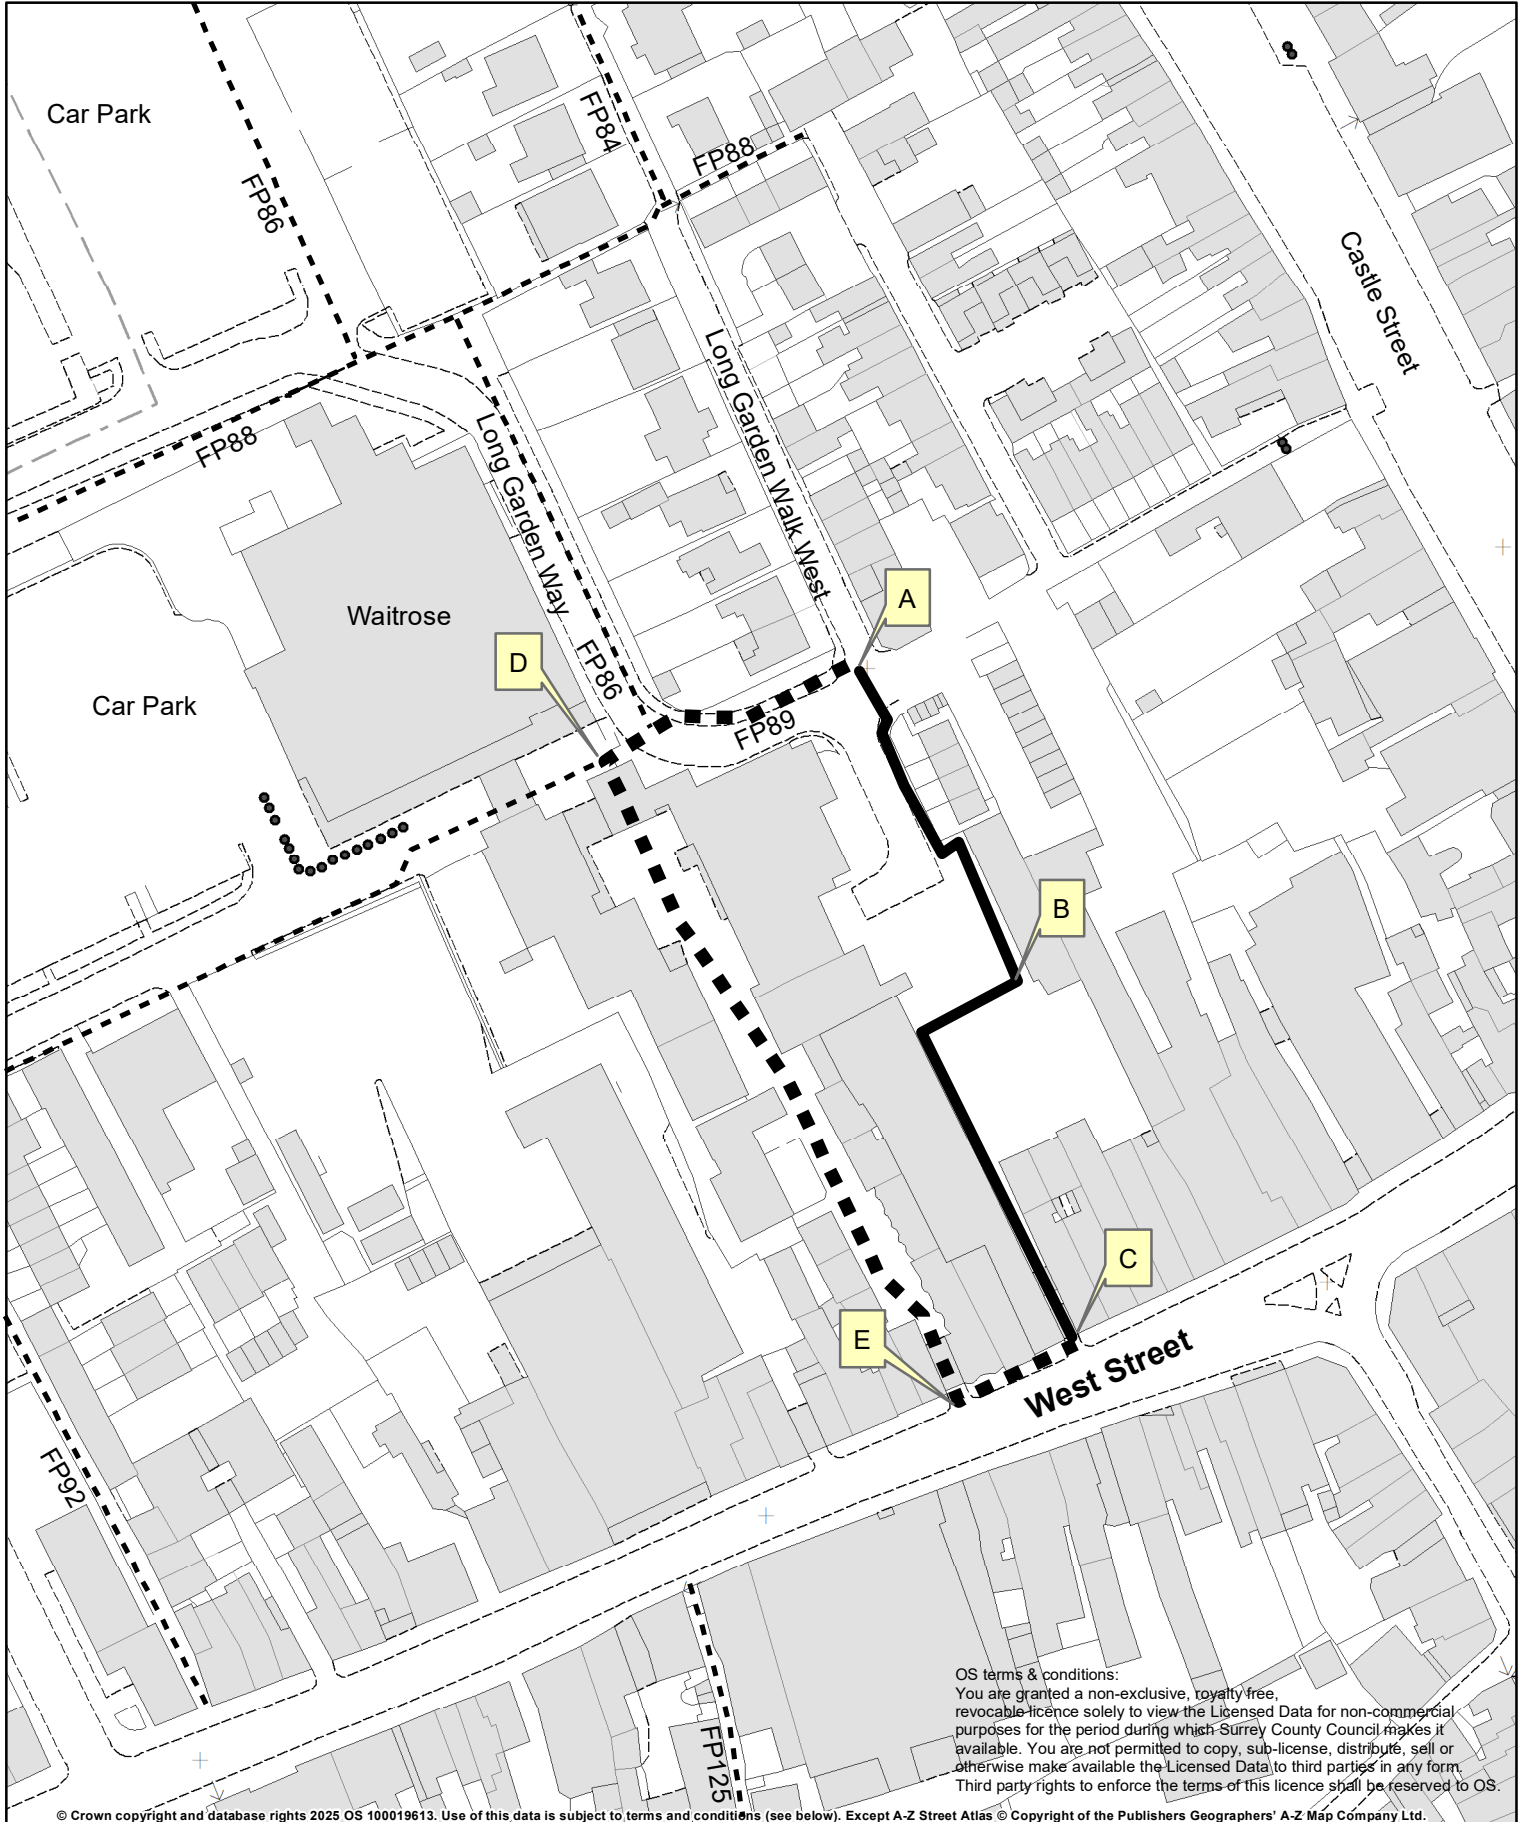

# Temporary Closure Public Footpath 85 (Farnham) Borough of Waverley

**Footpath Closure shown A-B-C:** 

**Alternative route shown A-D-E-C:** 

**Unaffected routes shown** 

Grid ref at A: 483837 146935  
Map No: 3/1/18/H107  
Drawn by: AW Date: 03/2025