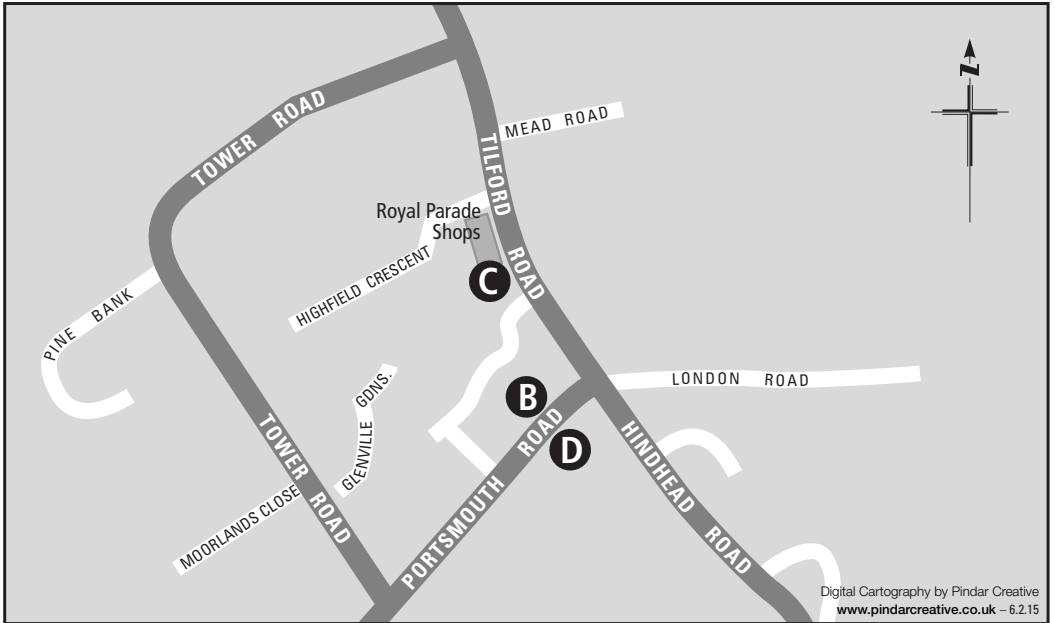

# Where to board your bus in Hindhead

Route Number	Destination	Bus Stop
23	Grayshott, Whitehill, Bordon, Alton, Basingstoke	D
23	Haslemere	B
19	Churt, Frensham, Farnham, Aldershot	C

Route Number	Destination	Bus Stop
19	Haslemere	B
030	Guildford, London (Victoria)	D
030	Portsmouth, Southsea	D