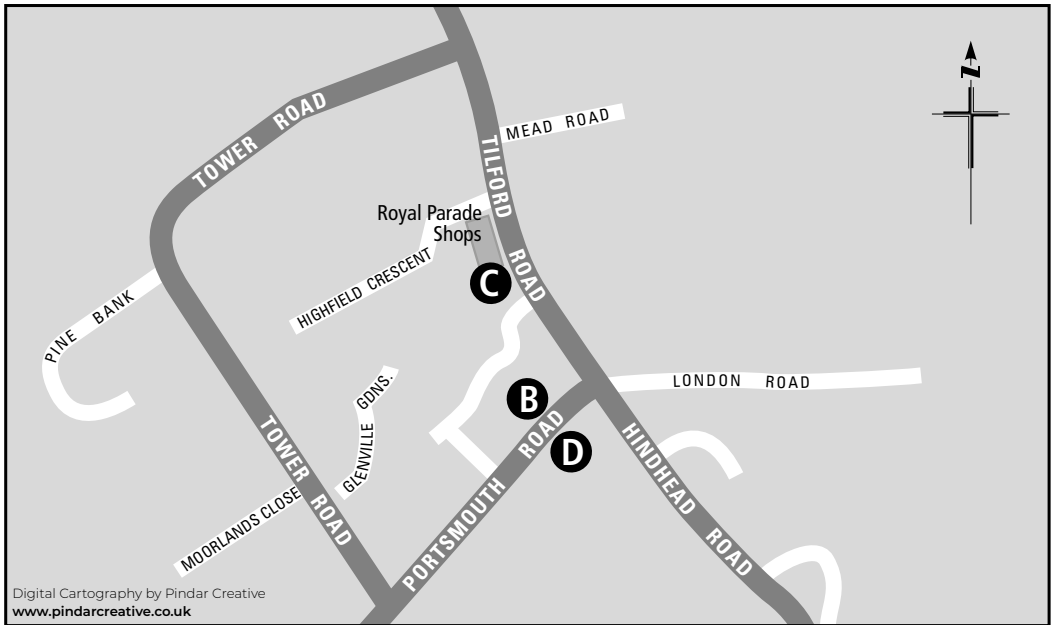

Where to board your bus in Hindhead

Route Number	Destination	Bus Stop
23	Grayshott, Whitehill, Bordon, Alton, Basingstoke	D
23	Haslemere	B

Route Number	Destination	Bus Stop
19	Churt, Frensham, Farnham, Aldershot	C
19	Haslemere	B