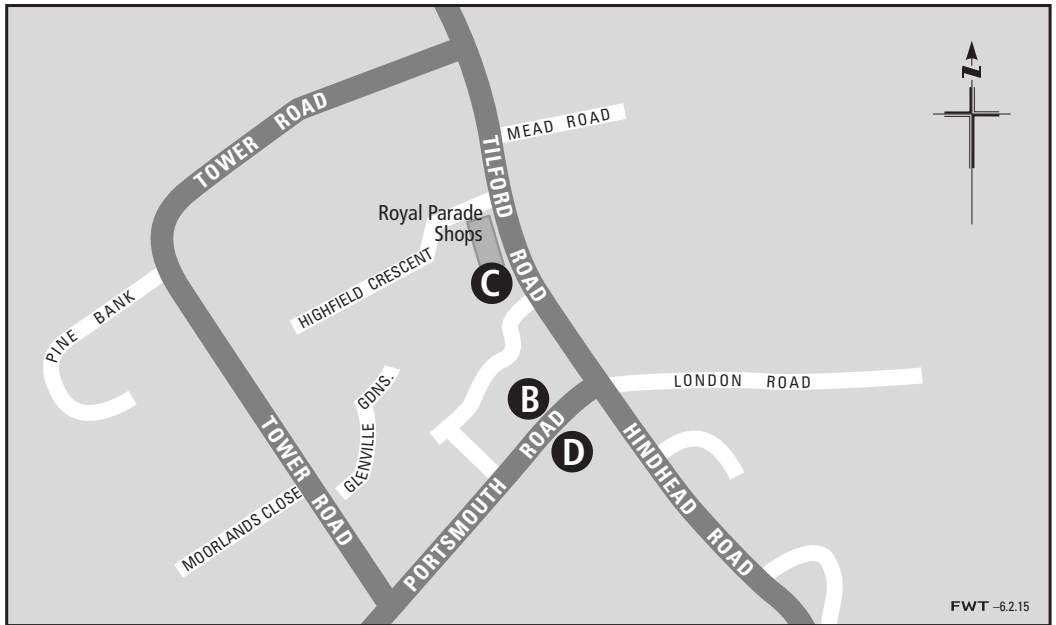

Where to board your bus in Hindhead

FWT -6.2.15

Route Number	Destination	Bus Stop
18	Grayshott, Whitehill, Bordon, Farnham, Aldershot	D
18	Haslemere	B
19	Churt, Frensham, Farnham, Aldershot	C

Route Number	Destination	Bus Stop
19	Haslemere	B
030	Guildford, London (Victoria)	D
030	Portsmouth, Southsea	D