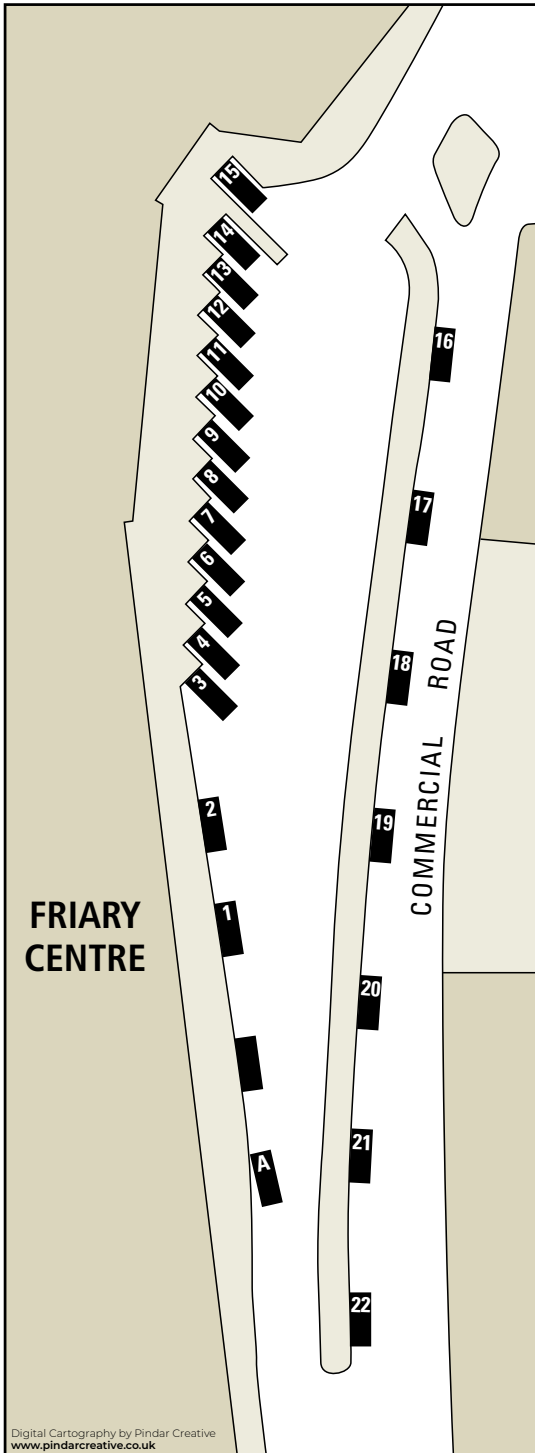

Guildford Friary Bus Station

| Stand Number | Route Number |
|--------------|-----------------------------|
| 1 | 200 Park & Ride (Artington) |
| 2 | 1 |
| 3 | 70 71 72 |
| 4 | 24 32 42 |
| 5 | 46 65 |
| 6 | 34 35 |
| 7 | 53 63 |
| 8 | 2 |
| 9 | 20 |
| 10 | 18 (towards Onslow Village) |
| 11 | 4 |
| 12 | 5 |
| 13 | 3 |
| 15 | 28 91 503 520 523 545 599 |
| 16 | 8 462 463 478 |
| 17 | 479 |
| 18 | 7 |
| 19 | 6 18 (towards Merrow) 715 |
| 20 | 23 25 |
| 21 | 100 Park & Ride (Onslow) |
| 22 | 300 Park & Ride (Merrow) |
| A | Dial-a-Ride |