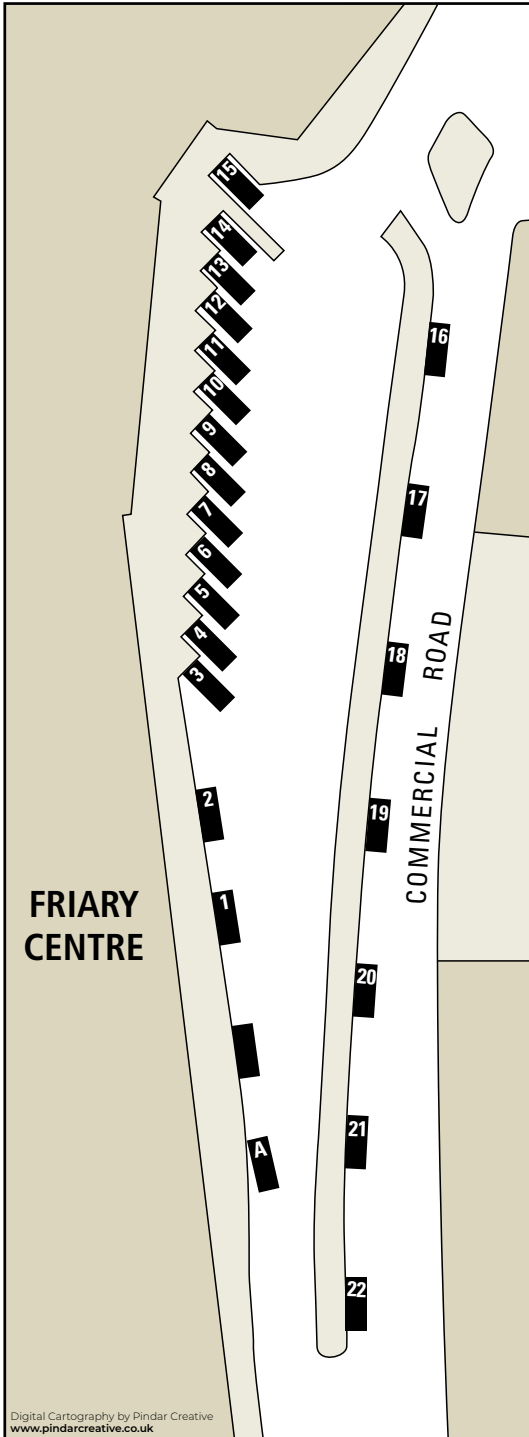

Guildford Friary Bus Station

Stand Number	Route Number
1	200 Park & Ride
2	1 (towards University) 17
3	70 71 72
4	24 32 42
5	46 65
6	33 34 35
7	53 63
8	2
9	KITE
10	18 (towards Onslow Village)
11	4
12	5
13	3
15	28 91 503 520 523 545 599
16	8 462 463 478
17	479
18	1 (towards Merrow)
19	6 18 (towards Merrow) 715
20	23 25
21	100 Park & Ride
22	300 Park & Ride
A	Dial-a-Ride