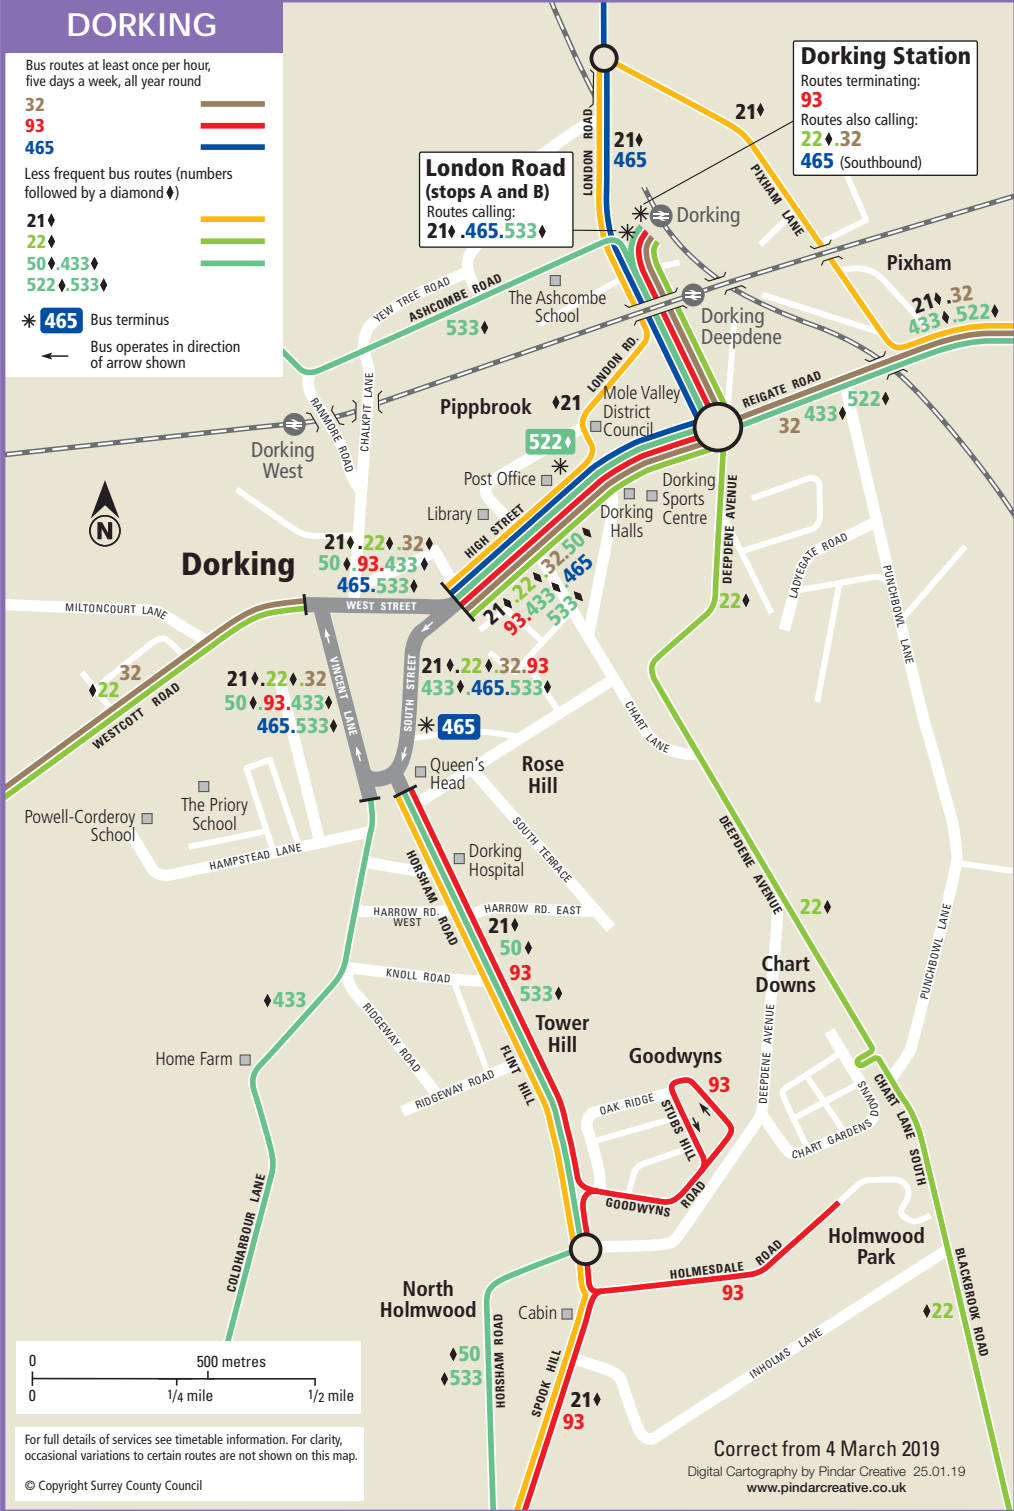

DORKING

- 32 —
- 93 —
- 465 —

Less frequent bus routes (numbers followed by a diamond)

- 21♦ —
- 22♦ —
- 50♦, 433♦ —
- 522♦, 533♦ —

* 465 Bus terminus

← Bus operates in direction of arrow shown

Dorking Station
Routes terminating:
93
Routes also calling:
22♦, 32
465 (Southbound)

London Road (stops A and B)
Routes calling:
21♦, 465, 533♦

For full details of services see timetable information. For clarity, occasional variations to certain routes are not shown on this map.
© Copyright Surrey County Council

Correct from 4 March 2019
Digital Cartography by Pindar Creative 25.01.19
www.pindarcreative.co.uk