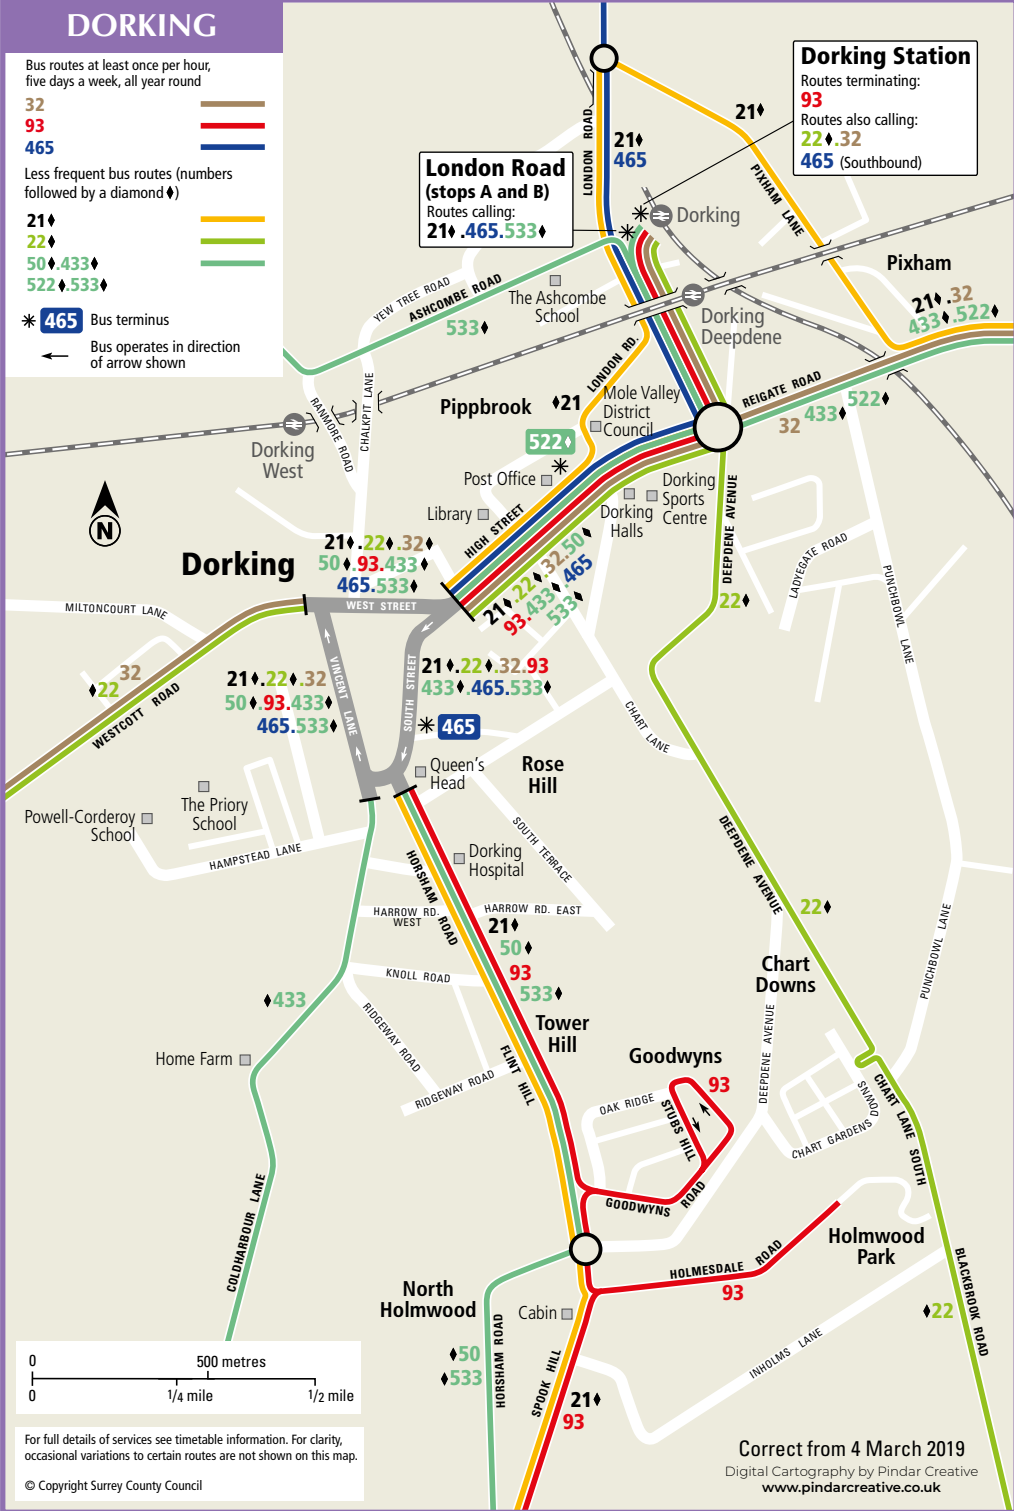

DORKING

- 32 —
- 93 —
- 465 —

Less frequent bus routes (numbers followed by a diamond)

- 21♦ —
- 22♦ —
- 50♦.433♦ —
- 522♦.533♦ —

* 465 Bus terminus

← Bus operates in direction of arrow shown

Dorking Station
Routes terminating:
93
Routes also calling:
22♦.32
465 (Southbound)

London Road (stops A and B)
Routes calling:
21♦.465.533♦

© Copyright Surrey County Council

Correct from 4 March 2019

Digital Cartography by Pindar Creative
www.pindarcreative.co.uk