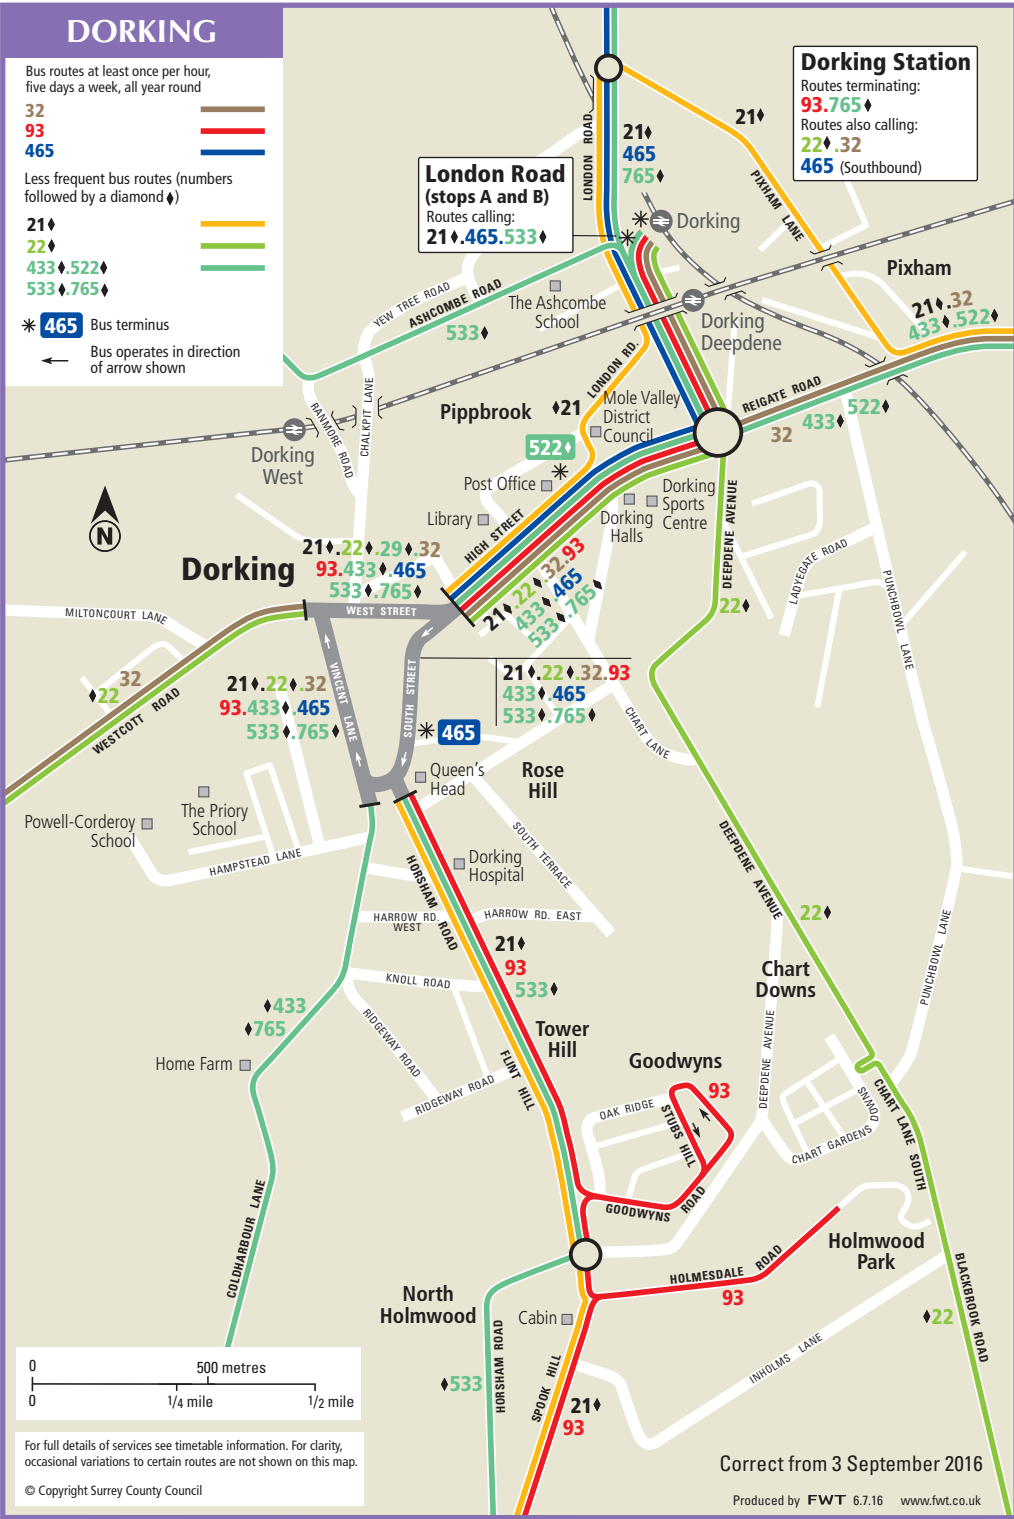

DORKING

- 32 —
- 93 —
- 465 —

Less frequent bus routes (numbers followed by a diamond)

- 21♦ —
- 22♦ —
- 433♦, 522♦ —
- 533♦, 765♦ —

* 465 Bus terminus

← Bus operates in direction of arrow shown

Dorking Station

Routes terminating:

93.765♦

Routes also calling:

22♦.32

465 (Southbound)

London Road (stops A and B)

Routes calling:

21♦.465.533♦

© Copyright Surrey County Council

Correct from 3 September 2016

Produced by FWT 6.7.16 www.fwt.co.uk