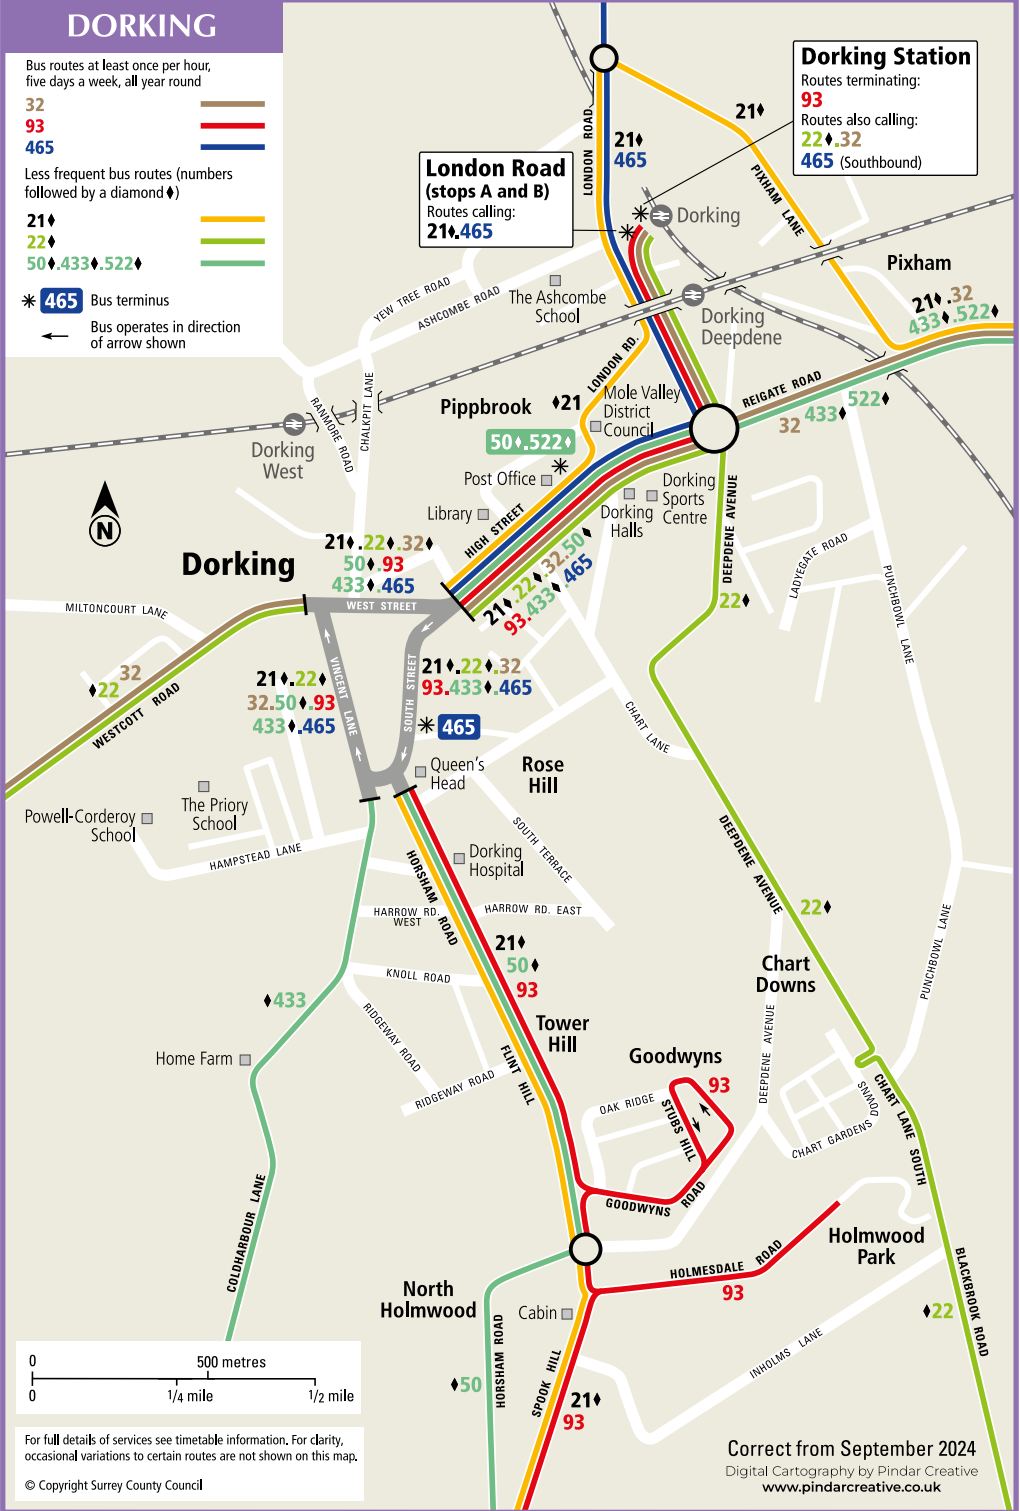

DORKING

- 32 —
- 93 —
- 465 —

Less frequent bus routes (numbers followed by a diamond)

- 21♦ —
- 22♦ —
- 50♦, 433♦, 522♦ —

* 465 Bus terminus

← Bus operates in direction of arrow shown

Dorking Station

Routes terminating:

93

Routes also calling:

22♦, 32

465 (Southbound)

London Road (stops A and B)

Routes calling:
21♦, 465

© Copyright Surrey County Council

Correct from September 2024

Digital Cartography by Pindar Creative
www.pindarcreative.co.uk