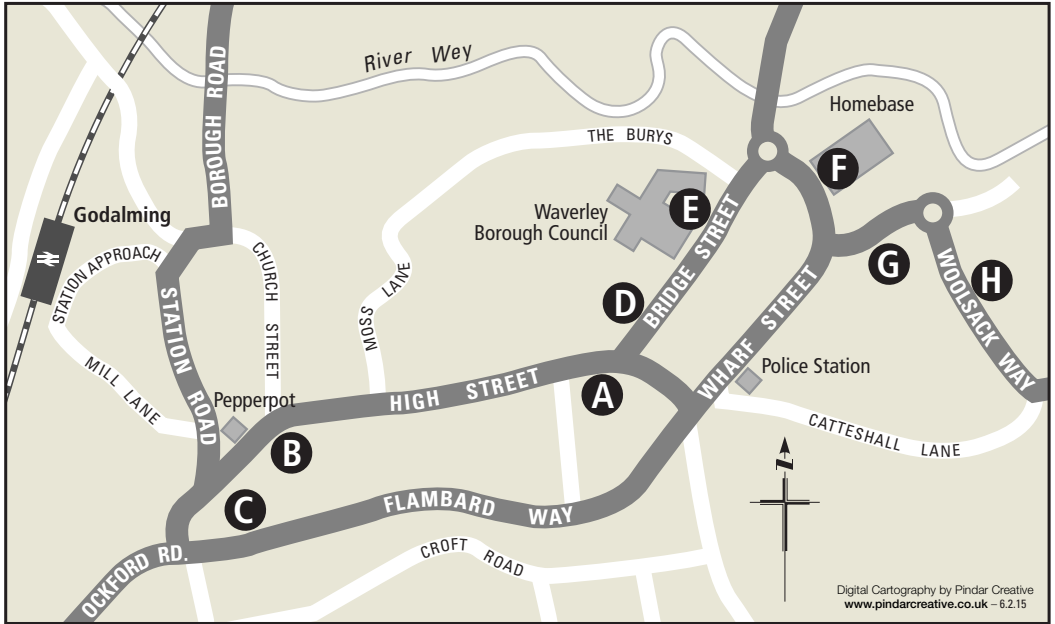

Where to board your bus in Godalming

Route Number	Destination	Bus Stop
42	Farncombe, Guildford	C D E H
42	Busbridge, Dunsfold, Alfold, Cranleigh	A B G
46	Binscombe, Compton, Guildford	C D E
46	Charterhouse, Shackleford, Elstead, Farnham	A B F
70	Farncombe, Guildford	C D E
70	Milford, Witley, Haslemere, Midhurst	A B F
71	Farncombe, Guildford	C D E
71	Milford, Witley, Chiddingfold, Haslemere	A B F

Route Number	Destination	Bus Stop
72	Farncombe, Guildford	C D E H
72	Aarons Hill, Eashing Lane Estate	A B G
503	Farncombe, Bramley, Wonersh, Chilworth, Guildford	D E
503	Milford, Hydestile, Hambledon, Lane End	D E G
523	Busbridge, Milford Hospital	A B G
523	Farncombe, Guildford	D E