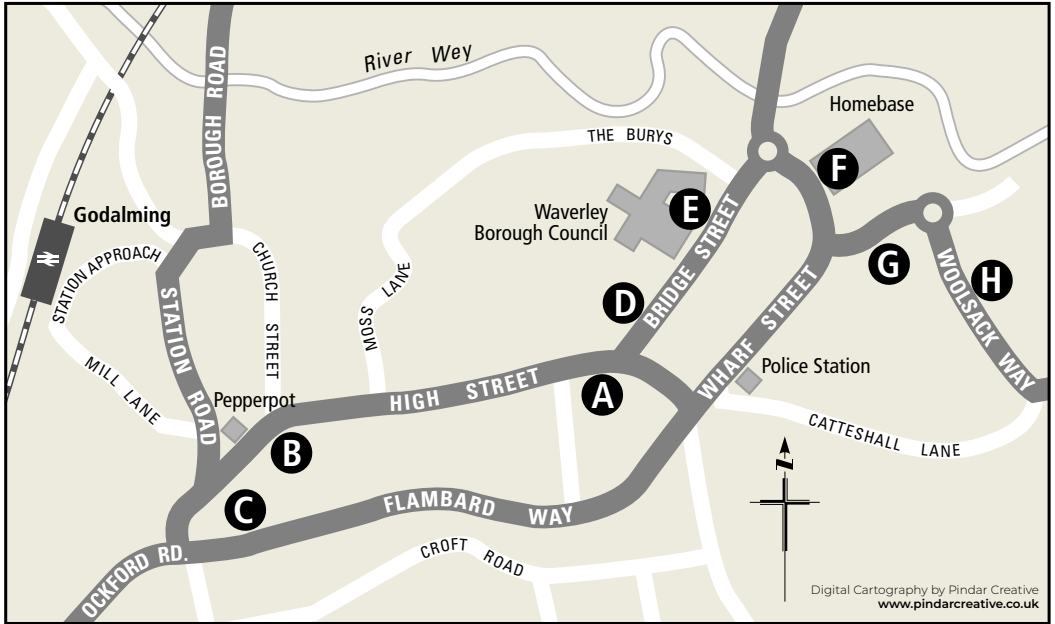

Where to board your bus in Godalming

Route Number	Destination	Bus Stop
42	Busbridge, Dunsfold, Alfold, Cranleigh	A B G
42	Farncombe, Guildford	C D E H
46	Binscombe, Compton, Guildford	C D E
46	Charterhouse, Shackleford, Elstead, Farnham	A B F
70	Farncombe, Guildford	C D E
70	Milford, Witley, Haslemere, Midhurst	A B F
71	Farncombe, Guildford	C D E
71	Milford, Witley, Chiddingfold, Haslemere	A B F

Route Number	Destination	Bus Stop
72	Aarons Hill, Eashing Lane Estate	A B G
72	Farncombe, Guildford	C D E H
503	Farncombe, Bramley, Wonersh, Chilworth, Guildford	D E
503	Milford, Hydestile, Hambledon, Lane End	D E G
523	Busbridge, Milford Hospital	A B G
523	Farncombe, Guildford	D E