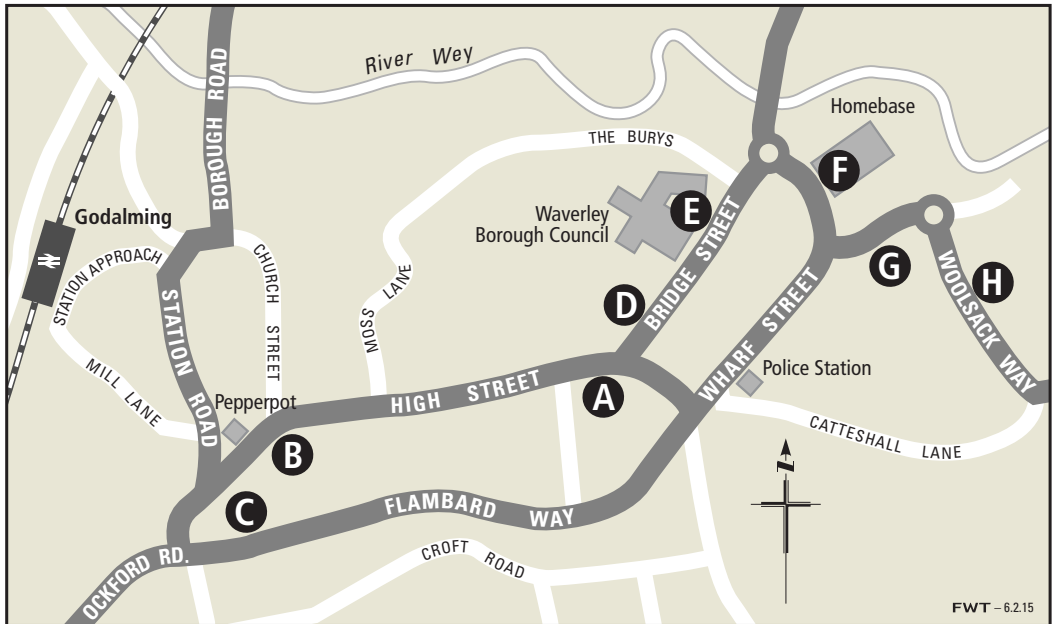

Where to board your bus in Godalming

Route Number	Destination	Bus Stop
42	Farncombe, Guildford	C D E H
42	Busbridge, Dunsfold, Alfold, Cranleigh	A B G
46	Binscombe, Compton, Guildford	C D E
46	Charterhouse, Shackleford, Elstead, Farnham	A B F
70	Farncombe, Guildford	C D E
70	Milford, Witley, Haslemere, Midhurst	A B F
71	Farncombe, Guildford	C D E
71	Milford, Witley, Chiddingfold, Haslemere	A B F

Route Number	Destination	Bus Stop
72	Farncombe, Guildford	C D E H
72	Aarons Hill, Eashing Lane Estate	A B G
502	Milford, Milford Hospital, Leithfield Park	A B
503	Farncombe, Bramley, Wonersh, Chilworth, Guildford	D E
503	Milford, Hydestile, Hambledon, Lane End	D E G
523	Busbridge, Milford Hospital	A B G
523	Farncombe, Guildford	D E