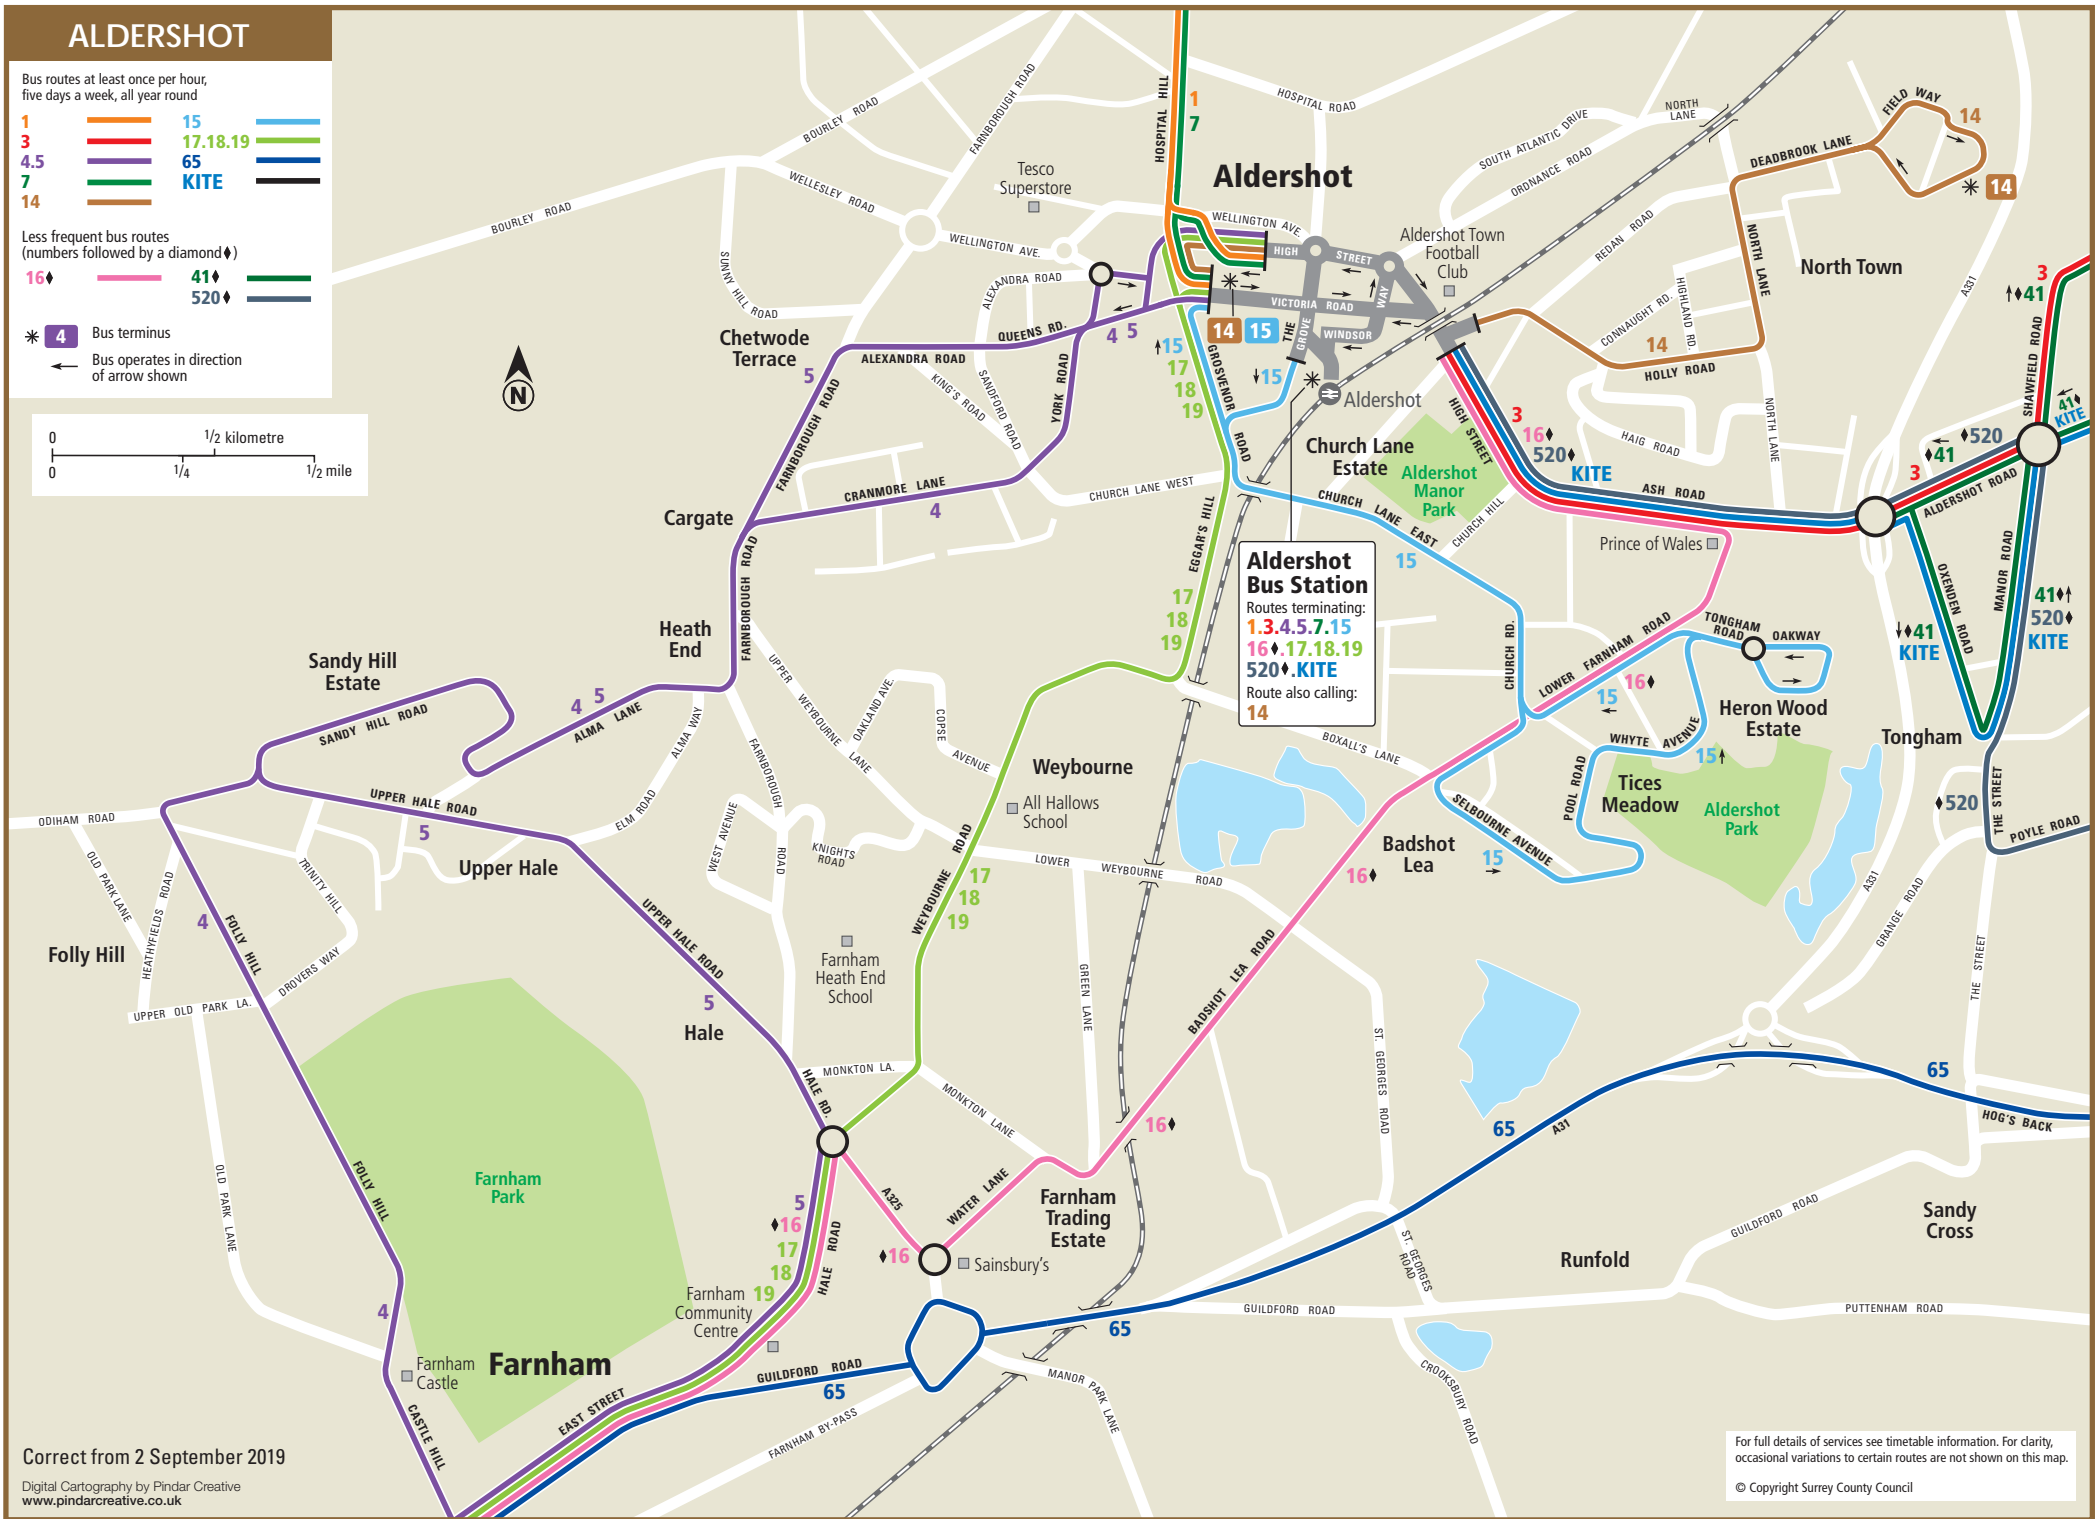

ALDERSHOT

1	15	41
3	17.18.19	520
4.5	65	KITE
7	KITE	
14		

Less frequent bus routes (numbers followed by a diamond)

16♦	41♦	520♦

- 4 Bus terminus
- ← Bus operates in direction of arrow shown

Aldershot Bus Station
Routes terminating:
1.3.4.5.7.15
16♦.17.18.19
520♦.KITE
Route also calling:
14

Correct from 2 September 2019

Digital Cartography by Pindar Creative
www.pindarcreative.co.uk

For full details of services see timetable information. For clarity, occasional variations to certain routes are not shown on this map.

© Copyright Surrey County Council