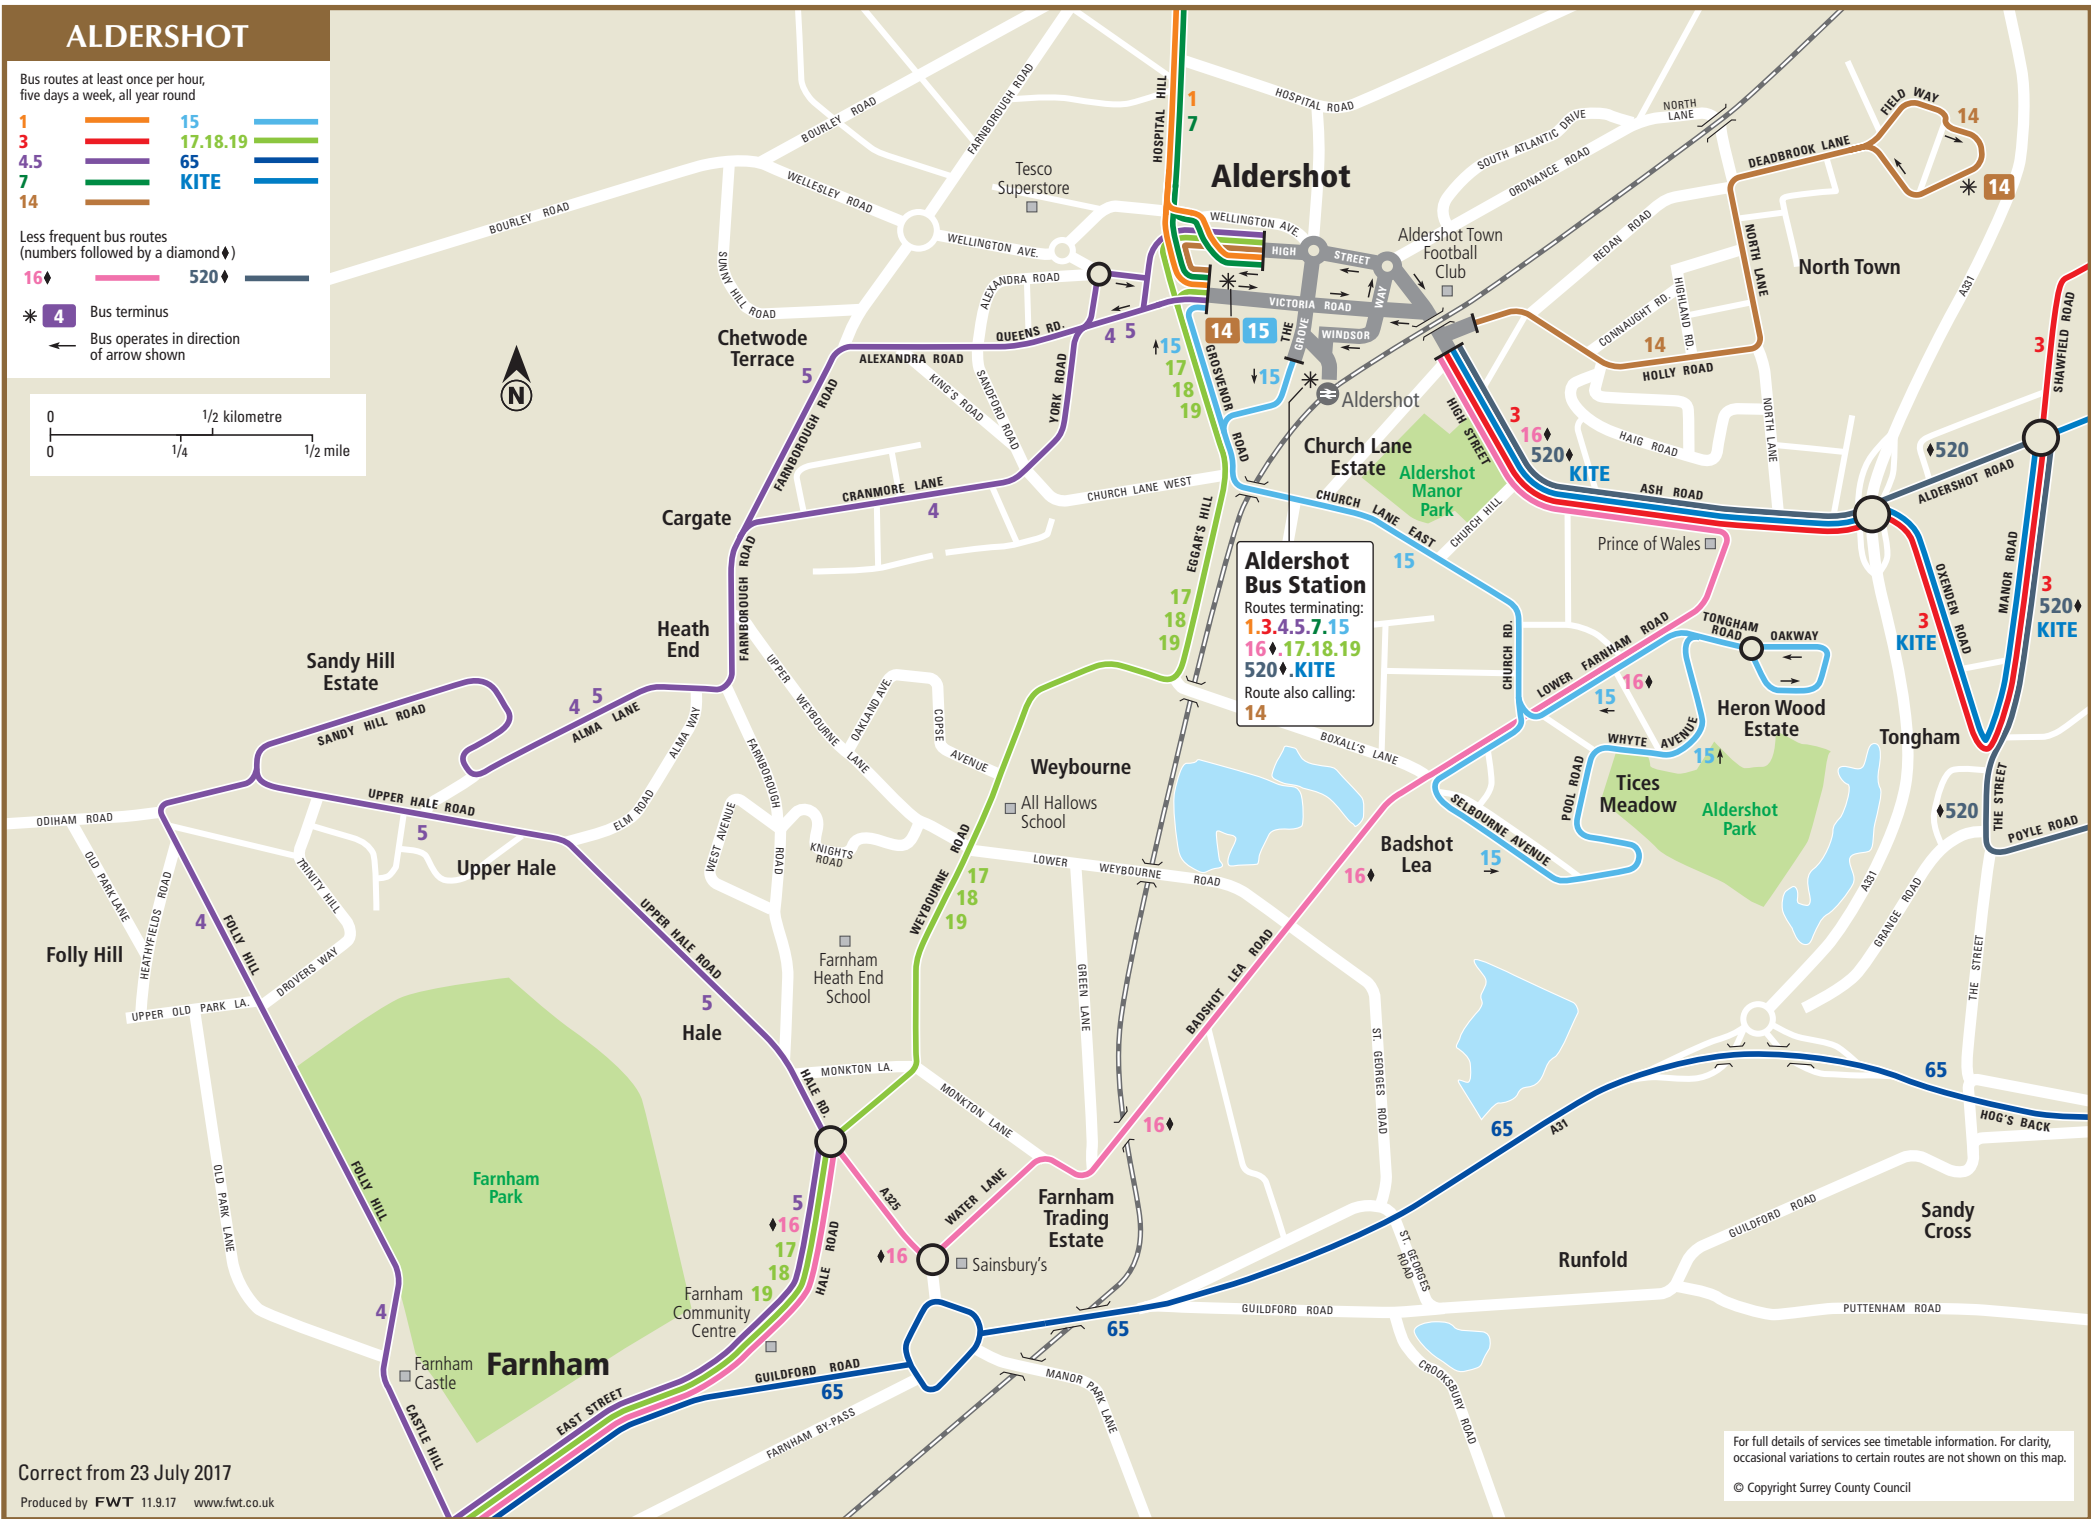

ALDERSHOT

1		15	
3		17.18.19	
4.5		65	
7		KITE	
14			

Less frequent bus routes (numbers followed by a diamond)

16♦		520♦	

1. 4 Bus terminus
   Bus operates in direction of arrow shown

Aldershot Bus Station
Routes terminating:
1.3.4.5.7.15
16♦.17.18.19
520♦.KITE
Route also calling:
14

For full details of services see timetable information. For clarity, occasional variations to certain routes are not shown on this map.
© Copyright Surrey County Council