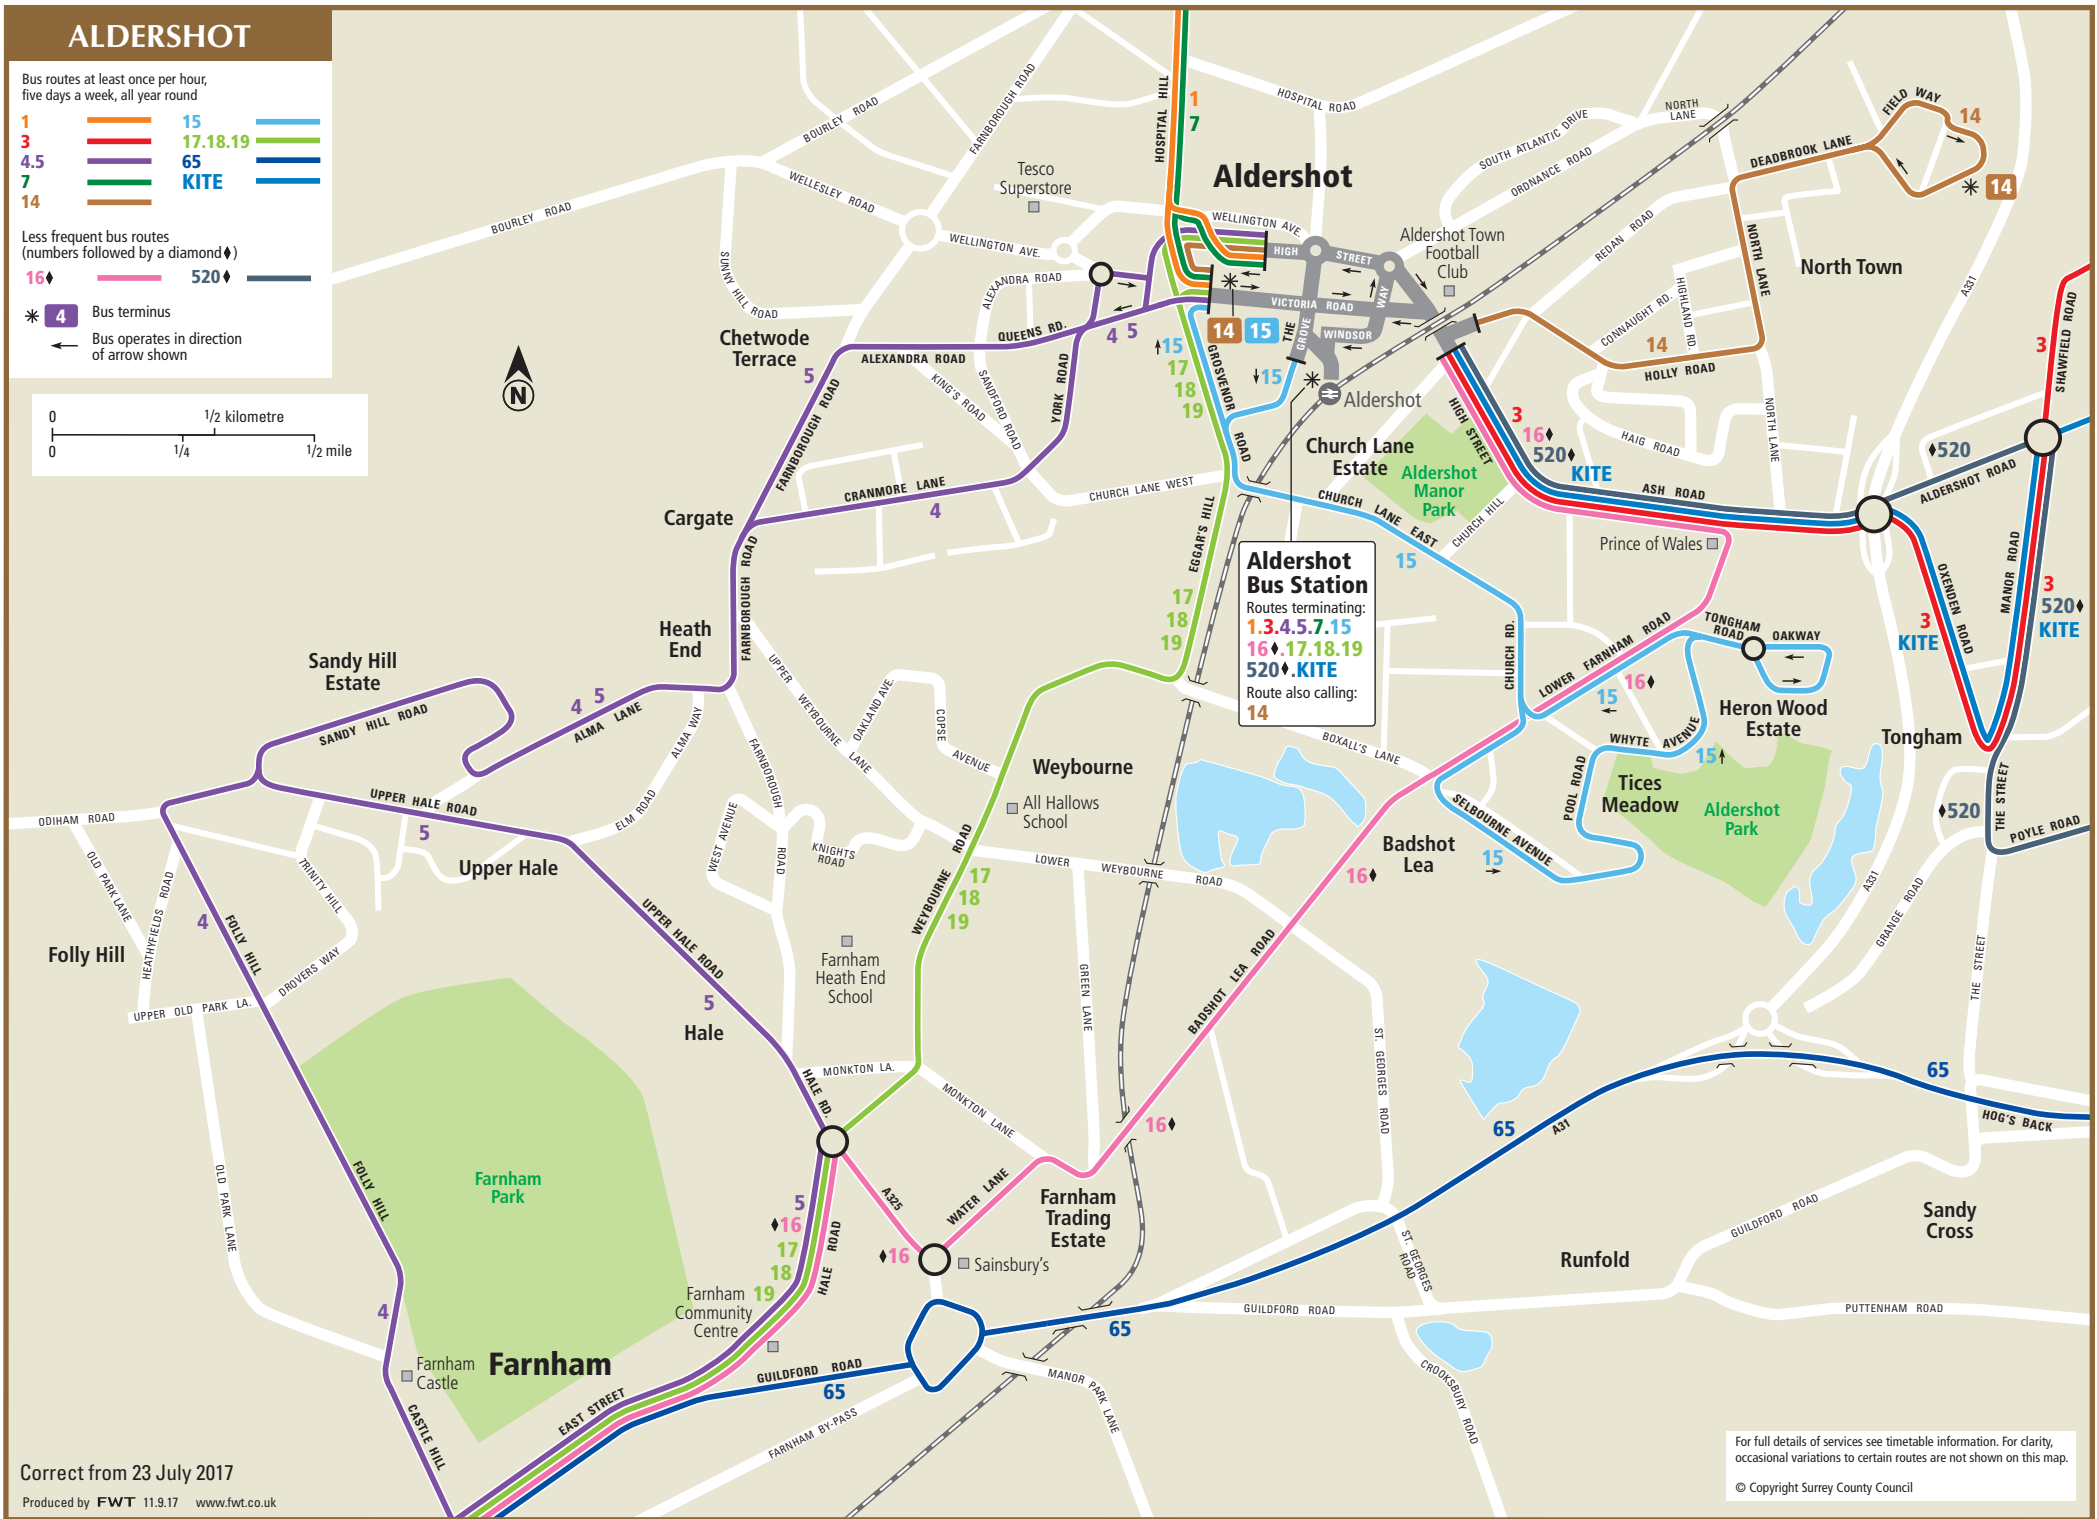

ALDERSHOT

1		15	
3		17.18.19	
4.5		65	
7		KITE	
14			

Less frequent bus routes (numbers followed by a diamond)

16♦		520♦	

1. 4 Bus terminus
   Bus operates in direction of arrow shown

Aldershot Bus Station
Routes terminating:
1.3.4.5.7.15
16♦.17.18.19
520♦.KITE
Route also calling:
14

© Copyright Surrey County Council

Correct from 23 July 2017

Produced by FWT 11.9.17 www.fwt.co.uk