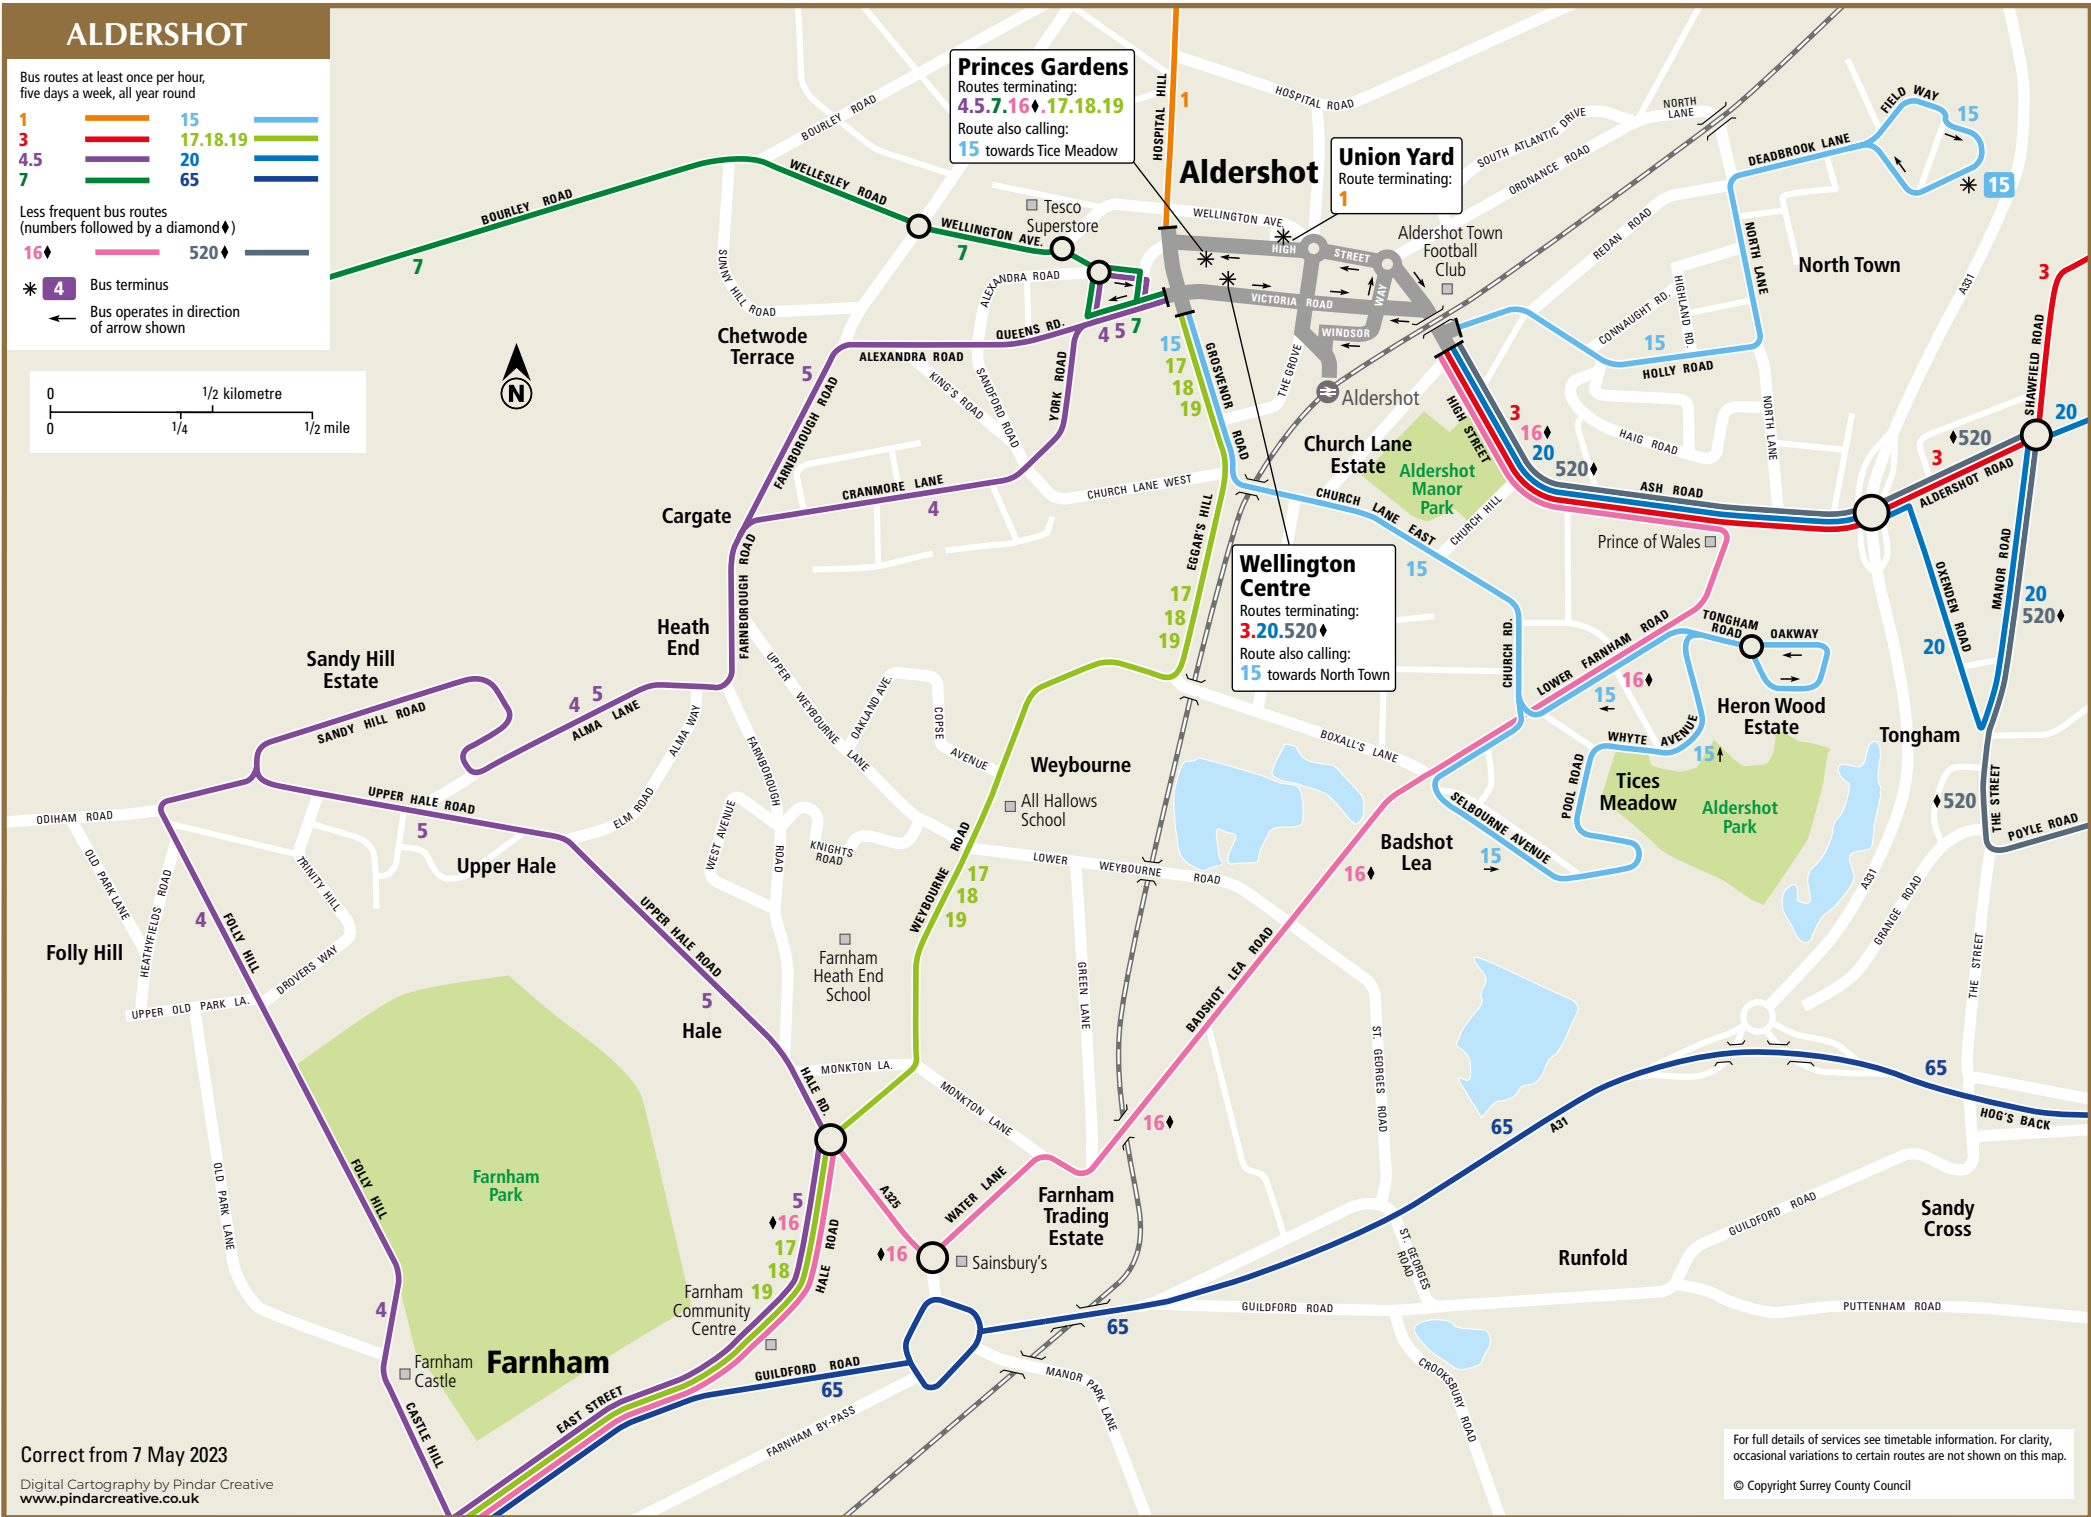

ALDERSHOT

1	15	20
3	17.18.19	520
4.5	20	
7	65	

16♦	520♦

- 4 Bus terminus
- ← Bus operates in direction of arrow shown

Princes Gardens
Routes terminating:
4.5.7.16♦.17.18.19
Route also calling:
15 towards Tice Meadow

Union Yard
Route terminating:
1

Wellington Centre
Routes terminating:
3.20.520♦
Route also calling:
15 towards North Town

Correct from 7 May 2023

Digital Cartography by Pindar Creative
www.pindarcreative.co.uk

© Copyright Surrey County Council