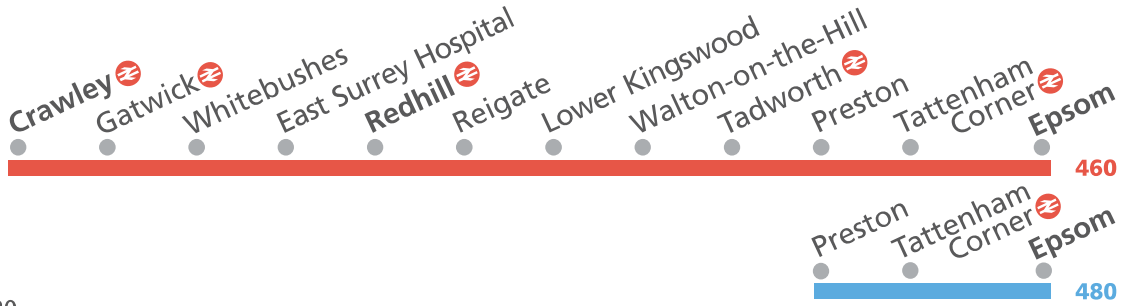

460

480

Crawley - Gatwick - Redhill - Reigate - Tadworth - Epsom

Daily from 12th December 2020

Mondays to Fridays

Service	460	460	460	460	460	460	480	480	460	480	480	460	480	480	460	480	480
Crawley Bus Station, Stop I	...	...	...	0601	...	0645	...	...	0727	...	...	0901	...	...	1001	...	...
Gatwick Road North	...	...	...	0609	...	0654	...	...	0736	...	...	0910	...	...	1010	...	...
Gatwick Airport South Terminal	0450	0532	0548	0613	0630	0658	...	...	0741	...	...	0915	...	...	1015	...	...
Horley Lumley Road, A23	0454	0536	0552	0618	0635	0703	...	...	0748	...	...	0920	...	...	1020	...	...
Salfords Church	0458	0540	0556	0623	0640	0709	...	...	0757	...	...	0926	...	...	1026	...	...
Whitebushes Spencer Way	0503	0545	0601	0629	0646	0716	...	...	0809	...	...	0933	...	...	1033	...	...
East Surrey Hospital	0505	0547	0603	0631	0648	0719	...	...	0813	...	...	0936	...	...	1036	...	...
Redhill Bus Station (arr)	0512	0554	0610	0638	0655	0727	...	...	0828	...	...	0945	...	...	1045	...	...
Redhill Bus Station (dep)	0514	0556	0612	0641	0658	0731	...	...	0832	...	...	0949	...	...	1049	...	...
Reigate Bell Street	0521	0604	0620	0650	0708	0743	...	...	0848	...	...	1001	...	...	1101	...	...
Lower Kingswood Fox	0529	0612	0629	0659	0719	0755	...	...	0859	...	...	1011	...	...	1111	...	...
Walton Oaks	↓	↓	↓	↓	0730	0807	...	...	0909	...	...	↓	...	...	↓	...	...
Walton-on-the-Hill Howard Close	↓	↓	0638	↓	↓	0811	...	...	0913	...	...	1021	...	...	1121	...	...
Tadworth Station	0535	0619	0643	0709	0738	0818	...	...	0920	...	...	1027	...	...	1127	...	...
Preston Headley Drive	↓	↓	↓	↓	↓	↓	0834	0906	↓	0946	1006	↓	1045	1105	↓	1145	1206
Preston Marbles Way, Merefield Gdns	0541	0625	0649	0717	0746	0825	0841	0913	0926	0953	1012	1033	1051	1111	1133	1151	1212
Tattenham Corner Station	0545	0630	0654	0722	0752	0831	0846	0918	0931	0958	1017	1038	1056	1116	1138	1156	1217
Epsom High Street	0553	0638	0703	0731	0805	0843	0856	0927	0940	1007	1026	1047	1105	1125	1147	1205	1226

Mondays to Fridays cont...