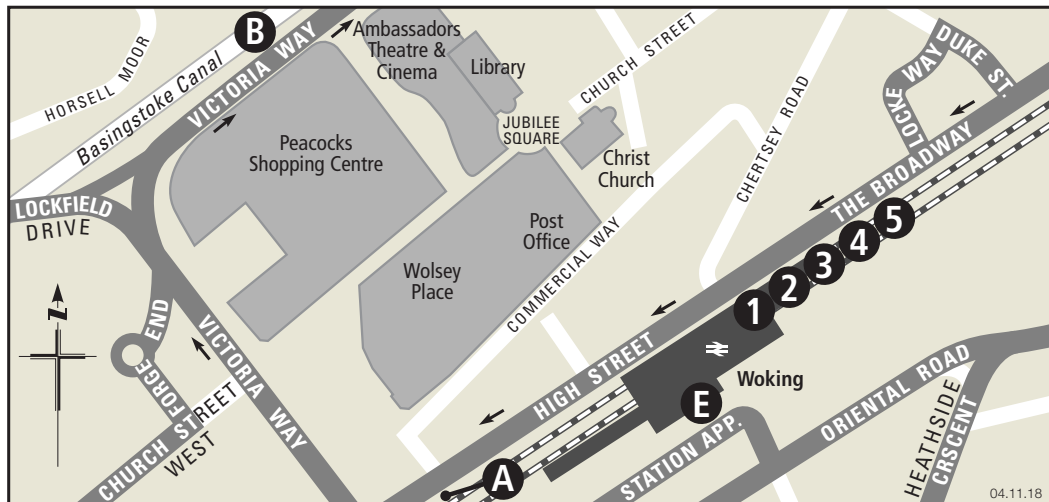

Where to board your bus in Woking

04.11.18

Destination	Route Number	Bus Stop
Addlestone	456 556 592	5 A B
Bagshot	34 35	2 A B
Barnsbury Estate	81	4 A
Barnsbury Estate (Main Road)	33 35	4 A 4 A B
Bisley	34 35	2 A B
Brewery Road (Horsell)	48	3 A B
Brooklands	436	5 A B
Tesco/M&S	437	5 A
Brookwood	28 48 91*	2 A 3 A B 1 A
Brox	446	5 A B
Burnt Common	462 463	5 A
Burpham	462	5 A
Byfleet	436	5 A B
Camberley	34 35	2 A B
Chertsey	446 456	5 A B
Chobham	39 73	5 A 3 A
Chobham Road South (Knaphill)	39 48	5 A 3 A B

Destination	Route Number	Bus Stop
St. Peter's Hospital	446	5 A B
Sheerwater	436 456	5 A B
Shores Road (<i>Horsell</i>)	592	5 A B
Slyfield Green	34 35	4 A B
Staines	446 456	5 A B
Sutton Green	34	4 A B
Swallow Rise (<i>Knaphill</i>)	39	5 A
Thorpe Park	446 456	5 A B
Victoria Road (<i>Inkerman</i>)	39	5 A
Walton Road (<i>Woking</i>)	436 456	5 A B
Warren Farm (<i>Pyrford</i>)	437	5 A
Well Lane (<i>Horsell</i>)	73	3 A
West Byfleet	436 456	5 A B
	437	5 A
West Clandon	463	5 A
West End	34 35	2 A B
Westfield	34	4 A B
Weybridge	436	5 A B
Woking Community Hospital	437	5 A
Woodham	556 592	5 A B
	28	2 A
Worplesdon	91*	1 A
	28	2 A
York Road (<i>Woking</i>)	35	4 A B