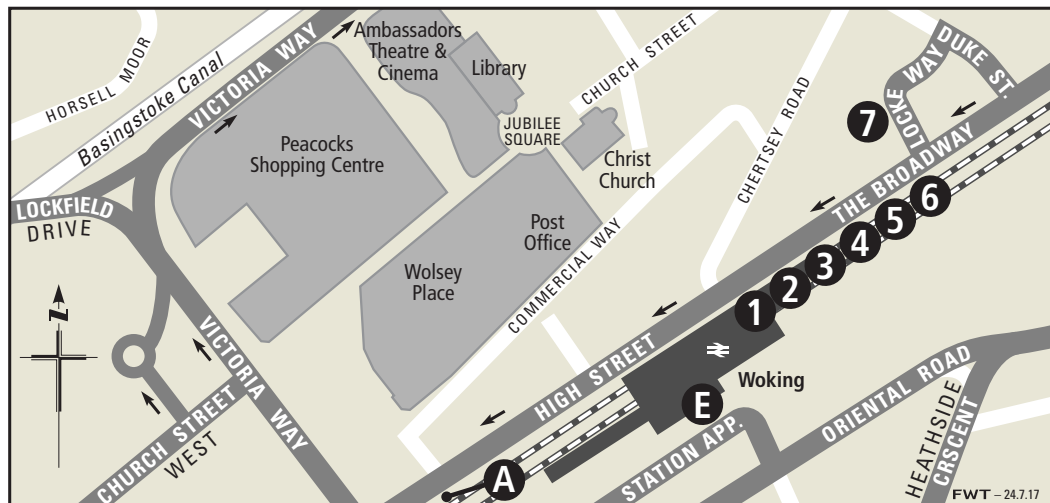

Where to board your bus in Woking

Destination	Route Number	Bus Stop
Aldlestone	456	5 A
	556 592	6 A
Bagshot	34 35	2 A
Barnsbury Estate	81	4 A
Barnsbury Estate (Main Road)	33 35	4 A
Bisley	34 35	2 A
Brewery Road (Horsell)	48	3 A
Brooklands Tesco/M&S	436 437	5 A
Brookwood	28	2 A
	48	3 A
	91*	1 A
Brox	446	6 A
Burnt Common	462 463	5 A
Burpham	462	5 A
Byfleet	436	5 A
Camberley	34 35	2 A
Chertsey	446	6 A
	456	5 A
Chobham	39	6 A
	48	3 A
	73	3 A

Destination	Route Number	Bus Stop
Knaphill Sainsbury's	28 34 35 39 48 91	2 A 6 A 3 A 1 A
Lake View Estate	91	1 A
Lightwater	34 35	2 A
Littlewick Road	48	3 A
Manor Farm (<i>Byfleet</i>)	436	5 A
Maybury Estate	437	5 A
Mayford (<i>Bird in Hand</i>)	33 35	4 A
McLarens Entrance	446	6 A
Meadway Drive (<i>Horsell</i>)	73	3 A
Mercedes-Benz World	436	5 A
Merrow	463	5 A
Mimbridge	73	3 A
Morrisons Store	456	2 A
Mount Hermon Road (<i>Woking</i>)	81	4 A
New Haw	456 556 592	5 A 6 A
New Lane	34	4 A
Old Woking	462 463	5 A
Oriental Road (<i>Woking</i>)	437	5 A
Ottershaw	446	6 A
Pirbright	28 91*	2 A 1 A
Pirbright Camp	28	2 A
Pyrford	437	5 A
Ripley	462 463	5 A
Robin Hood Road (<i>St. John's</i>)	39	6 A
Rowtown	556 592	6 A
Rydens Way (<i>Old Woking</i>)	462 463	5 A
Send	462 463	5 A
St. John's	28 34 35 39	2 A 6 A
St. Peter's Hospital	446	6 A

Destination	Route Number	Bus Stop
Sheerwater	436 456	5 A
Shores Road (<i>Horsell</i>)	592	6 A
Slyfield Green	34 35	4 A
Staines	446 456	6 A 5 A
Sutton Green	34	4 A
Swallow Rise (<i>Knaphill</i>)	39	6 A
Thorpe Park	446 456	6 A 5 A
Victoria Road (<i>Inkerman</i>)	39	6 A
Walton Road (<i>Woking</i>)	436 456	5 A
Warren Farm (<i>Pyrford</i>)	437	5 A
Well Lane (<i>Horsell</i>)	73	3 A
West Byfleet	436 437 456	5 A
West Clandon	463	5 A
West End	34 35	2 A
Westfield	34	4 A
Weybridge	436	5 A
Woking Community Hospital	437	5 A
Woodham	556 592	6 A
Worplesdon	28 91*	2 A 1 A
Wych Hill	28	2 A
York Road (<i>Woking</i>)	35	4 A