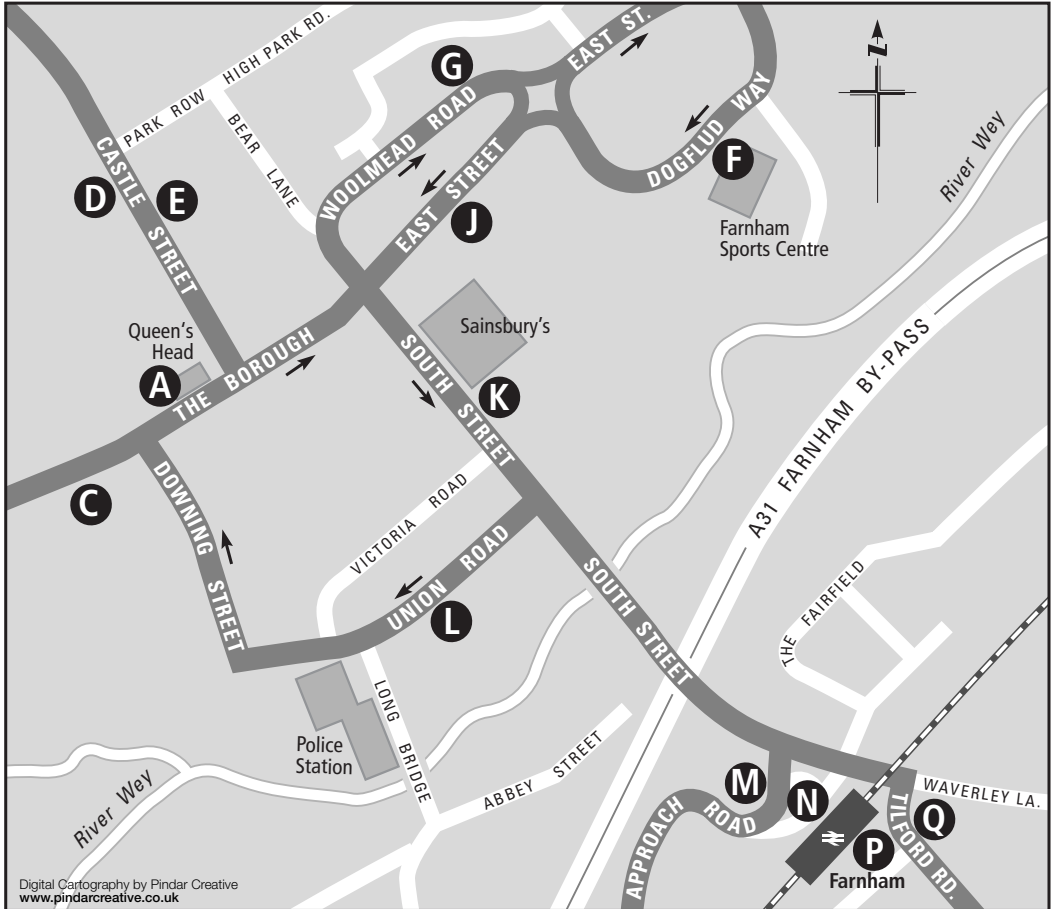

Where to board your bus in Farnham

Route Number	Destination	Bus Stop
4	Folly Hill, Sandy Hill, Aldershot	A D L
5	Hale, Sandy Hill, Aldershot	A G L
	Hale, Sandy Hill, Aldershot (early mornings, evenings and Sundays)	A G L M
16	Sainsbury's, Badshot Lea, Aldershot	A G L P
16	Shortheath, Rowledge	F J K Q
17	Wrecclesham, Shortheath	F J K N
18	Wrecclesham, Bordon, Whitehill	F J K N
19	Frensham, Churt, Hindhead Haslemere	F J K N

Route Number	Destination	Bus Stop
17/18/19	Weybourne, Aldershot	A G L M
46	Elstead, Godalming, Guildford	A K Q
65	Guildford	A G
65	Bentley, Alton (connections available for onward travel to Alresford and Winchester)	C F J L