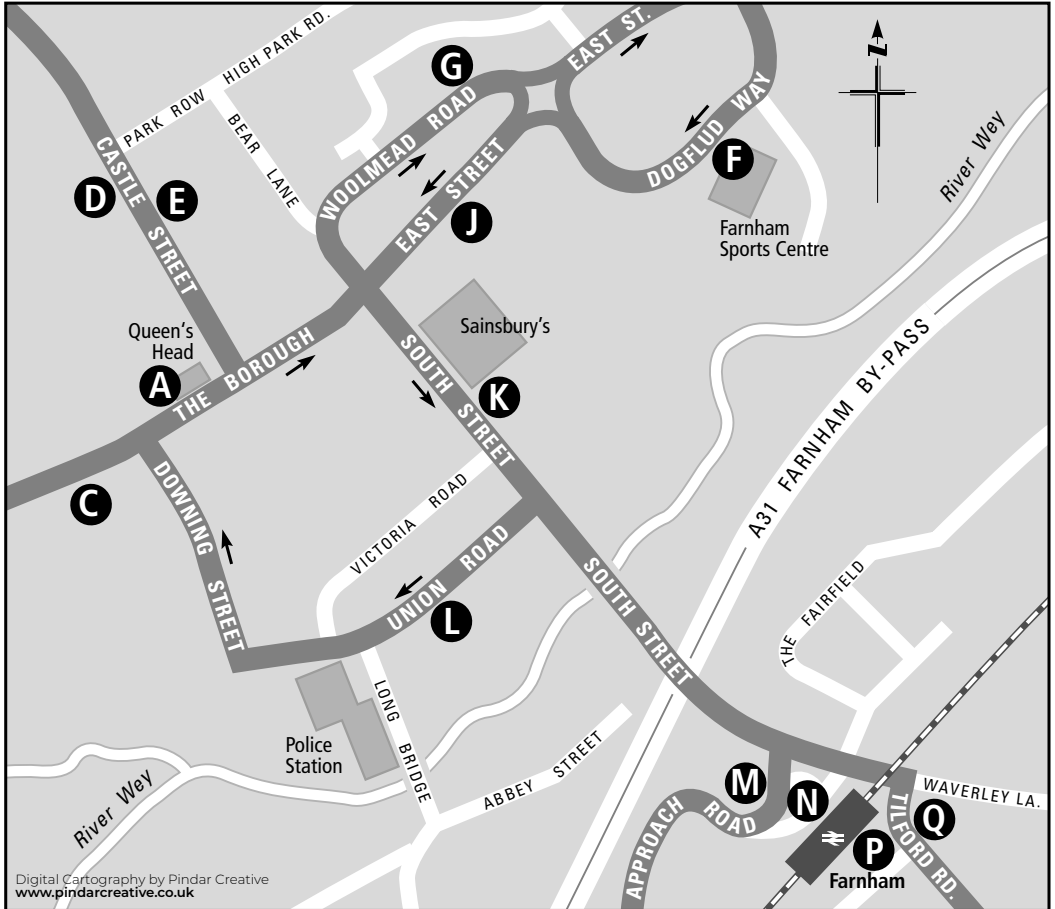

Where to board your bus in Farnham

Route Number	Destination	Bus Stop
4	Folly Hill, Sandy Hill, Aldershot	A D L
5	Hale, Sandy Hill, Aldershot	A G L
	Hale, Sandy Hill, Aldershot (early mornings, evenings and Sundays)	A G L M
16	Sainsbury's, Badshot Lea, Aldershot	A G L P
16	Shortheath, Rowledge	F J K Q
17	Wrecclesham, Shortheath	F J K N
18	Wrecclesham, Bordon, Whitehill	F J K N

Route Number	Destination	Bus Stop
19	Frensham, Churt, Hindhead Haslemere	F J K N
17/18/19	Weybourne, Aldershot	A G L M
46	Elstead, Godalming, Guildford	A K Q
65	Guildford	A G
65	Bentley, Alton (connections available for onward travel to Alresford and Winchester)	C F J L