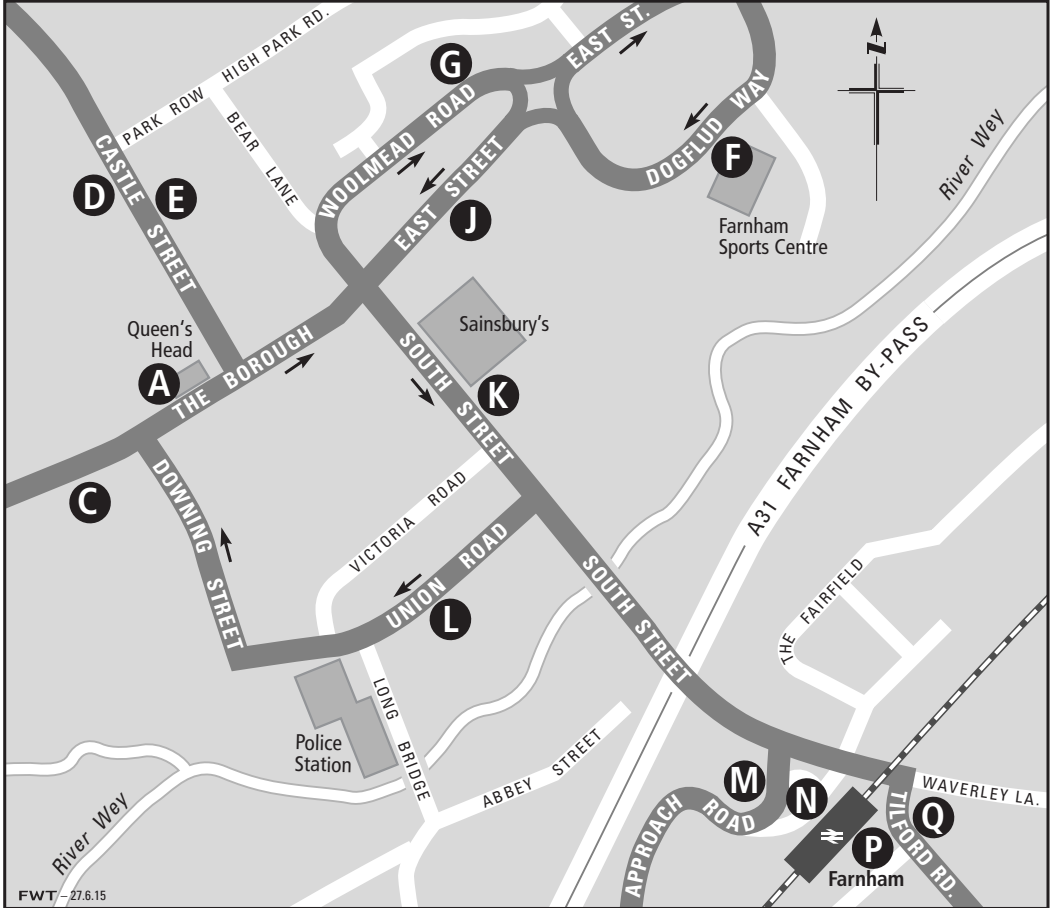

# Where to board your bus in Farnham

FWT - 27.6.15

Route Number	Destination	Bus Stop
4	Folly Hill, Sandy Hill, Aldershot,	A D L
5	Hale, Sandy Hill, Aldershot,	A G L
	Hale, Sandy Hill, Aldershot (early mornings, evenings and Sundays)	A G L M
16	Sainsbury's, Badshot Lea, Aldershot	A G L P
16	Shortheath	F J K Q
17	Wrecclesham, Rowledge, Shortheath	F J K N
18	Wrecclesham, Bordon, Whitehill, Headley, Grayshott, Hindhead, Haslemere	F J K N

Route Number	Destination	Bus Stop
19	Frensham, Churt, Hindhead Haslemere	F J K N
17/18/19	Weybourne, Aldershot	A G L M
46	Elstead, Godalming, Guildford	A K Q
65	Guildford	A G
65	Bentley, Alton (connections available for onward travel to Alesford and Winchester)	C F J L
031	National Express to London Victoria	A
031	National Express to Portsmouth	K