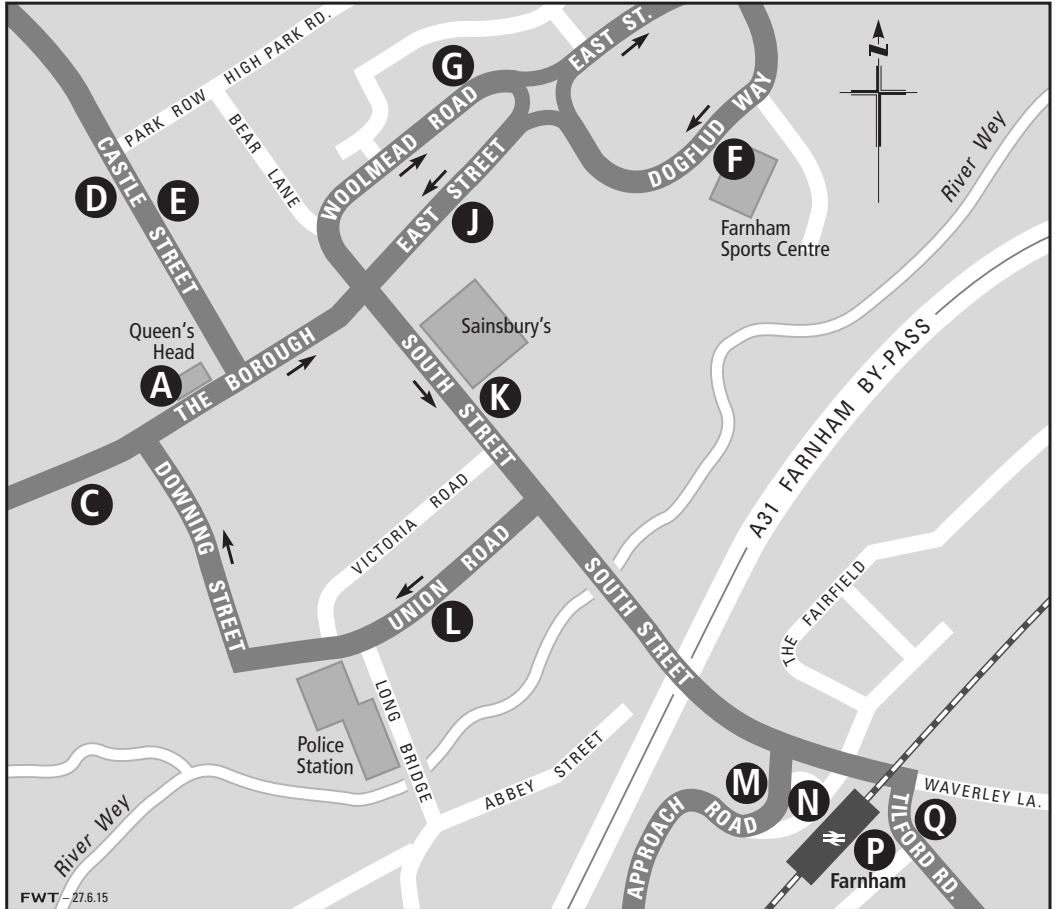

Where to board your bus in Farnham

FWT - 27.6.15

Route Number	Destination	Bus Stop
4	Folly Hill, Sandy Hill, Aldershot,	A D L
5	Hale, Sandy Hill, Aldershot,	A G L
	Hale, Sandy Hill, Aldershot (early mornings, evenings and Sundays)	A G L M
16	Sainsbury's, Badshot Lea, Aldershot	A G L P
16	Shortheath	F J K Q
17	Wrecclesham, Rowledge, Shortheath	F J K N
18	Wrecclesham, Bordon, Whitehill, Headley, Grayshott, Hindhead, Haslemere	F J K N

Route Number	Destination	Bus Stop
19	Frensham, Churt, Hindhead Haslemere	F J K N
17/18/19	Weybourne, Aldershot	A G L M
46	Elstead, Godalming, Guildford	A K Q
65	Guildford	A G
65	Bentley, Alton (connections available for onward travel to Alresford and Winchester)	C F J L
031	National Express to London Victoria	A
031	National Express to Portsmouth	K