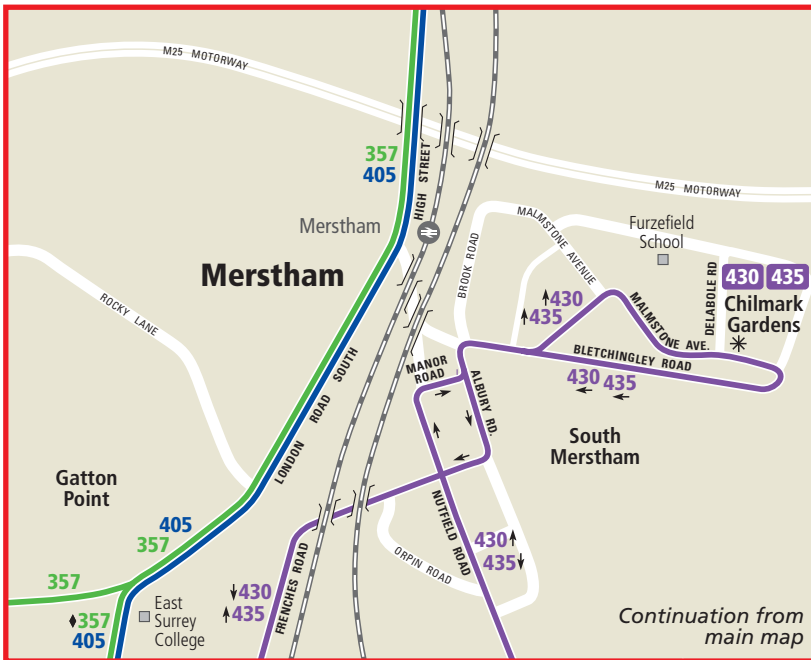

REIGATE, REDHILL and MERSTHAM

Bus routes at least once per hour, five days a week, all year round

32	420	
100	422	
357	424	
400	430.435	
405	460	
410		

Less frequent bus routes (numbers followed by a diamond)

315	433

* 100 Bus terminus
← Bus operates in direction of arrow shown

see inset left for Continuation to Merstham