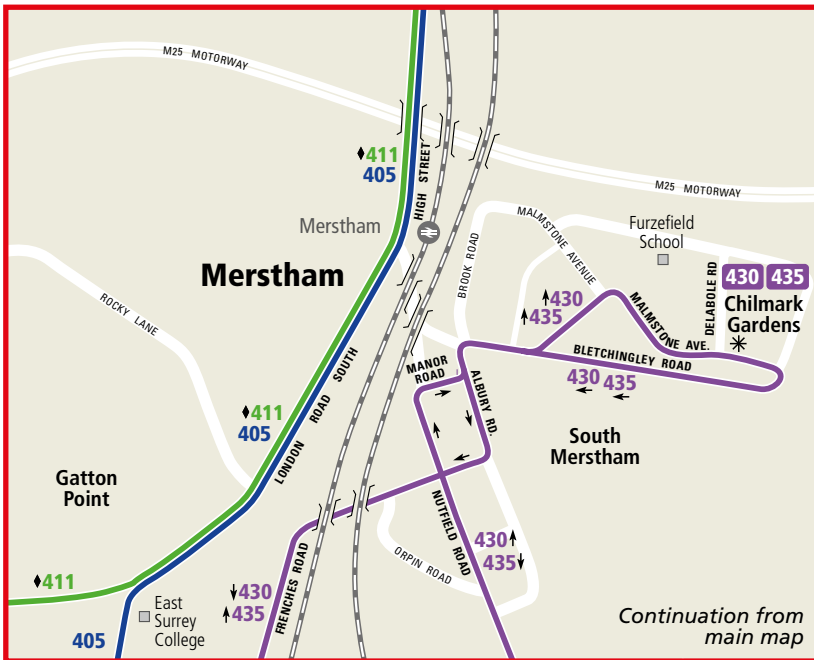

REIGATE, REDHILL and MERSTHAM

32	420	
100	422	
400	424	
405	430, 435	
410	460	

Less frequent bus routes (numbers followed by a diamond)

315	433
411	

430†, 435† Temporary routes

- 100 Bus terminus
- ← Bus operates in direction of arrow shown

see inset left for Continuation to Merstham