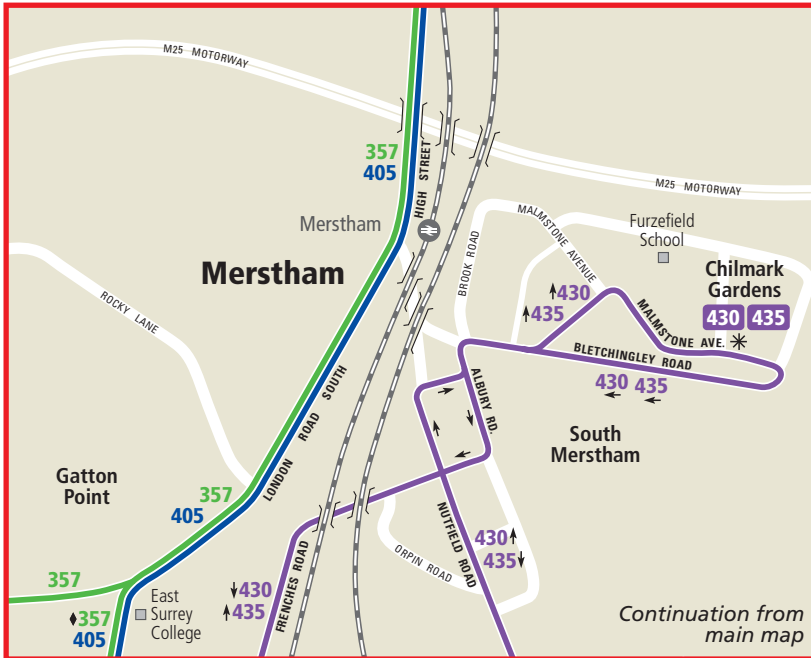

REIGATE, REDHILL and MERSTHAM

Bus routes at least once per hour, five days a week, all year round

32	410
100	420
357	424
400	430.435
405	460

Less frequent bus routes (numbers followed by a diamond)

315	433

* 100 Bus terminus
← Bus operates in direction of arrow shown

see inset left for Continuation to Merstham