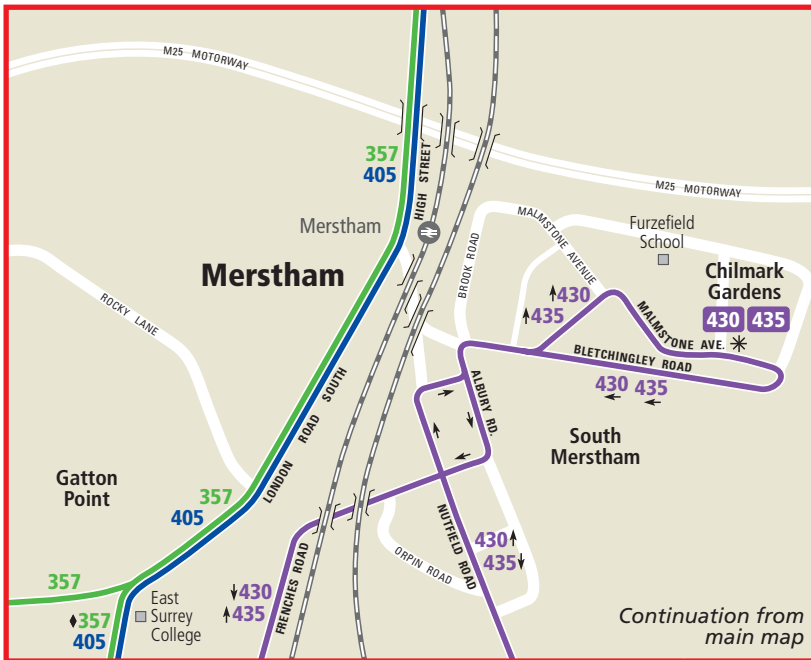

REIGATE, REDHILL and MERSTHAM

Bus routes at least once per hour, five days a week, all year round

32	410
100	420
357	424
400	430.435
405	460

Less frequent bus routes (numbers followed by a diamond)

315	433

* 100 Bus terminus
← Bus operates in direction of arrow shown

see inset left for Continuation to Merstham