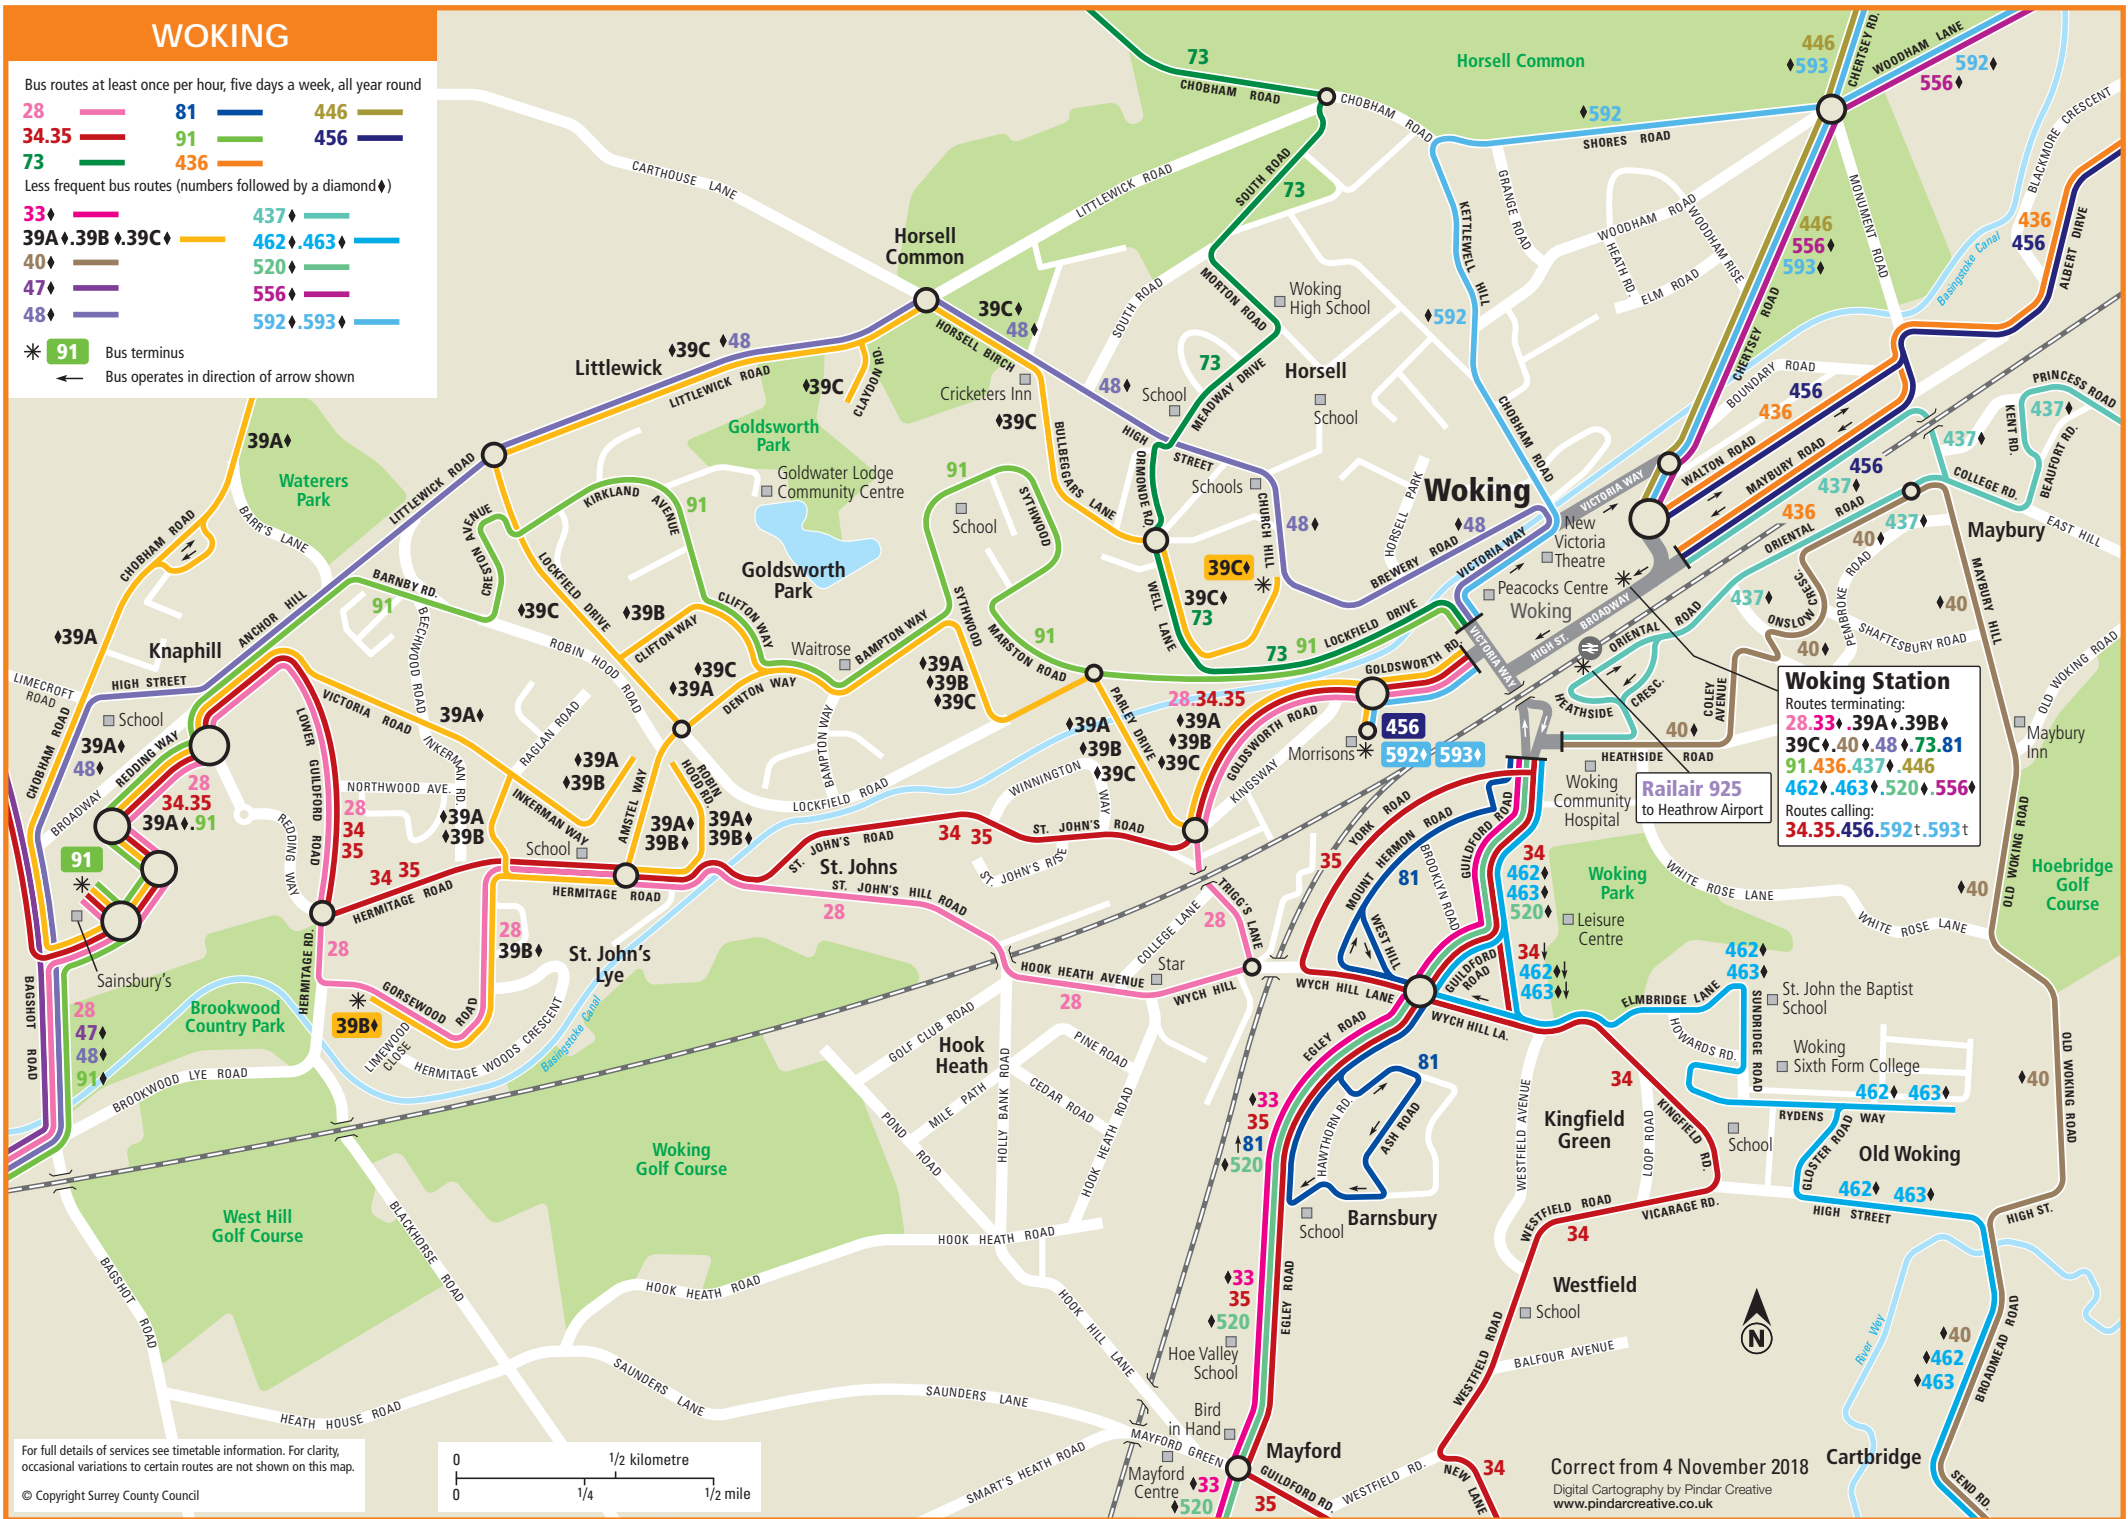

WOKING

Bus routes at least once per hour, five days a week, all year round

- 28 — 81 — 446 —
- 34.35 — 91 — 456 —
- 73 — 436 —

Less frequent bus routes (numbers followed by a diamond) ◆

- 33 ◆ 437 ◆
- 39A ◆ 39B ◆ 39C ◆ 462 ◆ 463 ◆
- 40 ◆ 520 ◆
- 47 ◆ 556 ◆
- 48 ◆ 592 ◆ 593 ◆

- 91 Bus terminus
- ← Bus operates in direction of arrow shown

Woking Station
Routes terminating:
28, 33, 39A, 39B, 39C, 40, 48, 73, 81, 91, 436, 437, 446, 462, 463, 520, 556
Routes calling:
34, 35, 456, 592, 593

Railair 925
to Heathrow Airport

© Copyright Surrey County Council

Correct from 4 November 2018
Digital Cartography by Pindar Creative
www.pindarcreative.co.uk